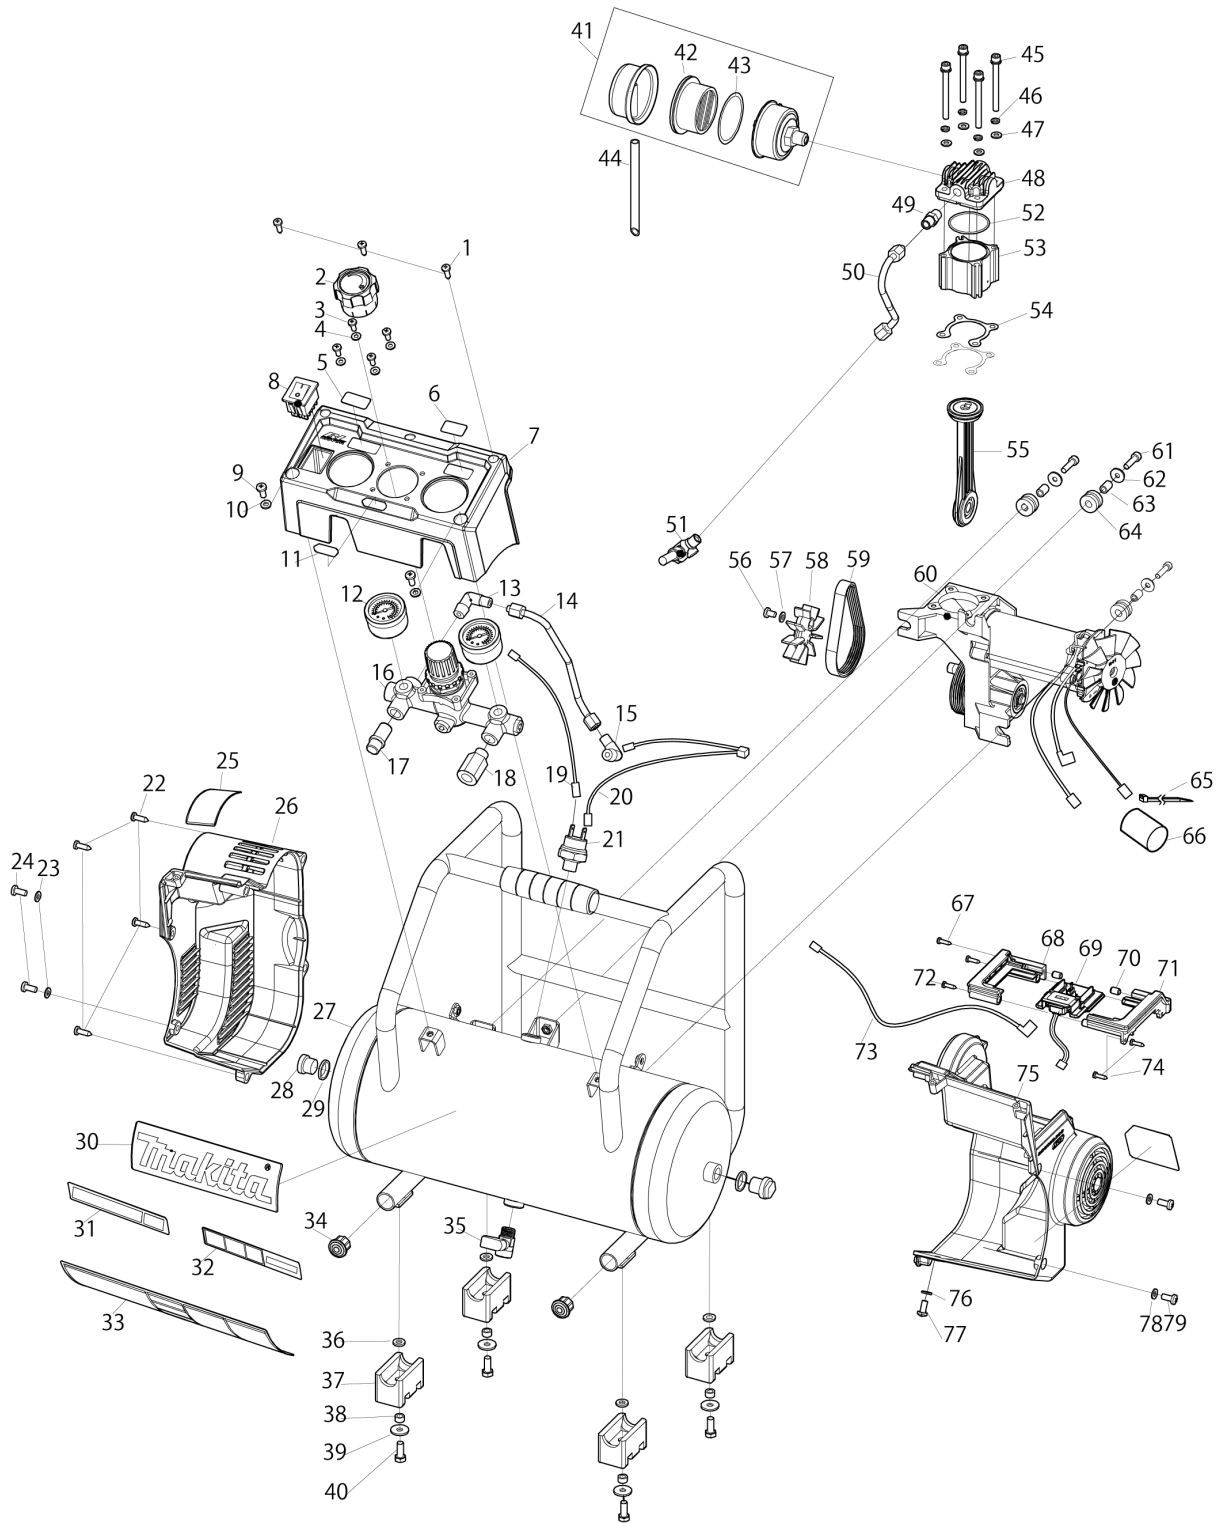

(HK) AC001G / CORDLESS AIR COMPRESSOR

HK

HONG KONG

AC001G / CORDLESS AIR COMPRESSOR

Item	Sub	Parts No.	Parts Description	Qty	I/C	E/C No.	Close No.	Remark
001		HY00001197	TAPPING SCREW ST4.2X16	3				
002		HY00000996	REGULATOR KNOB	1				
003		HY00001193	BIND HEAD SCREW M4X12	4				
004		HY00001201	FLAT WASHER 4	4				
005		HY00001141	TANK LABEL	1				
006		HY00001143	TOOL LABEL	1				
007		HY00001144	COVER F	1				
008		HY00001145	SWITCH	1				
009		HY00001194	BIND HEAD SCREW M5X12	2				
010		HY00001200	FLAT WASHER 5	2				
011		HY00001146	XGT LOGO LABEL	1				
012		HY00000344	PRESSURE GAUGE L	2				
013		HY00001139	ELBOW 6-R1/4	1				
014		HY00001147	PIPE 6 SET (OUT)	1				
015		HY00001139	ELBOW 6-R1/4	1				
016		HY00001149	REGULATOR R1/4 COMPLETE	1				
017		HY00001150	SAFETY VALVE COMPLETE R1/4(PT1	1				
018		HY00001124	QUICK COUPLER R1/4	1				
019		HY00001152	LEAD UNIT YELLOW	1				
020		HY00001153	LEAD UNIT BLACK & WHITE	1				
021		HY00001154	PRESSURE SWITCH	1				
022		HY00001197	TAPPING SCREW ST4.2X16	4				
023		HY00001200	FLAT WASHER 5	2				
024		HY00001194	BIND HEAD SCREW M5X12	2				
025		HY00001156	CAUTION LABEL	1				
026		HY00001157	COVER L	1				
027		HY00001159	TANK ASSEMBLY	1				
028		HY00000307	HEX FLANGE BOLT 13/16	2				
029		HY00000308	RUBBER SEAL 20	2				
030		HY00001160	MAKITA LOGO LABEL	1				
033		HY00001206	CAUTION LABEL	1		Y09089		
034		HY00001161	CAP 19	2				
035		HY00000312	DRAIN VALVE	1				
036		HY00001093	FLAT WASHER 6	4				
037		HY00001162	RUBBER FOOT	4				
038		HY00001003	SLEEVE 6	4				
039		HY00001004	FLAT WASHER 6L	4				
040		HY00001005	HEX.BOLT M6X16	4				
041		HY00001163	AIR FILTER ASSEMBLY	1				
	D10		INC. 42,43					
042		HY00000970	AIR FILTER ELEMENT	1				
043		HY00001164	O-RING 50	1				
044		HY00001165	MUFFLER TUBE 8	1				
045		HY00001192	HEX SOCKET HEAD BOLT M5X60	4				
046		HY00001198	SPRING WASHER 5	4				
047		HY00001200	FLAT WASHER 5	4				
048		HY00001167	CYLINDER HEAD ASSEMBLY	1				
049		HY00001168	HARF UNION 6-R1/8	1				
050		HY00001169	PIPE 6 SET (IN)	1				
051		HY00001170	CHECK VALVE ASSY	1				
052		HY00001171	O-RING 37	1				
053		HY00001172	CYLINDER 36	1				
054		HY00001173	CYLINDER SIM	1				
055		HY00001174	PISTON ASSEMBLY	1				
056		HY00001195	BIND HEAD SCREW M5X8	1				
057		HY00001200	FLAT WASHER 5	1				
058		HY00001175	FAN 60	1				
059		HY00001176	POLY LIBBED BELT 5-265	1				
060		HY00001177	MOTOR ASSEMBLY	1				
061		HY00001191	HEX SOCKET HEAD BOLT M5X20	3				
062		HY00001199	FLAT WASHER 5L	3				
063		HY00001178	SLEEVE 5	3				
064		HY00001179	CUSHION	3				
065		HY00001189	BOND	1				
066		HY00001190	TUBE	1				

Z:

Interchange

O : Yes

X : No

< : the new part can be substituted for the current.

> : the current part can be substituted for the new.

S : Interchangeable as a set.