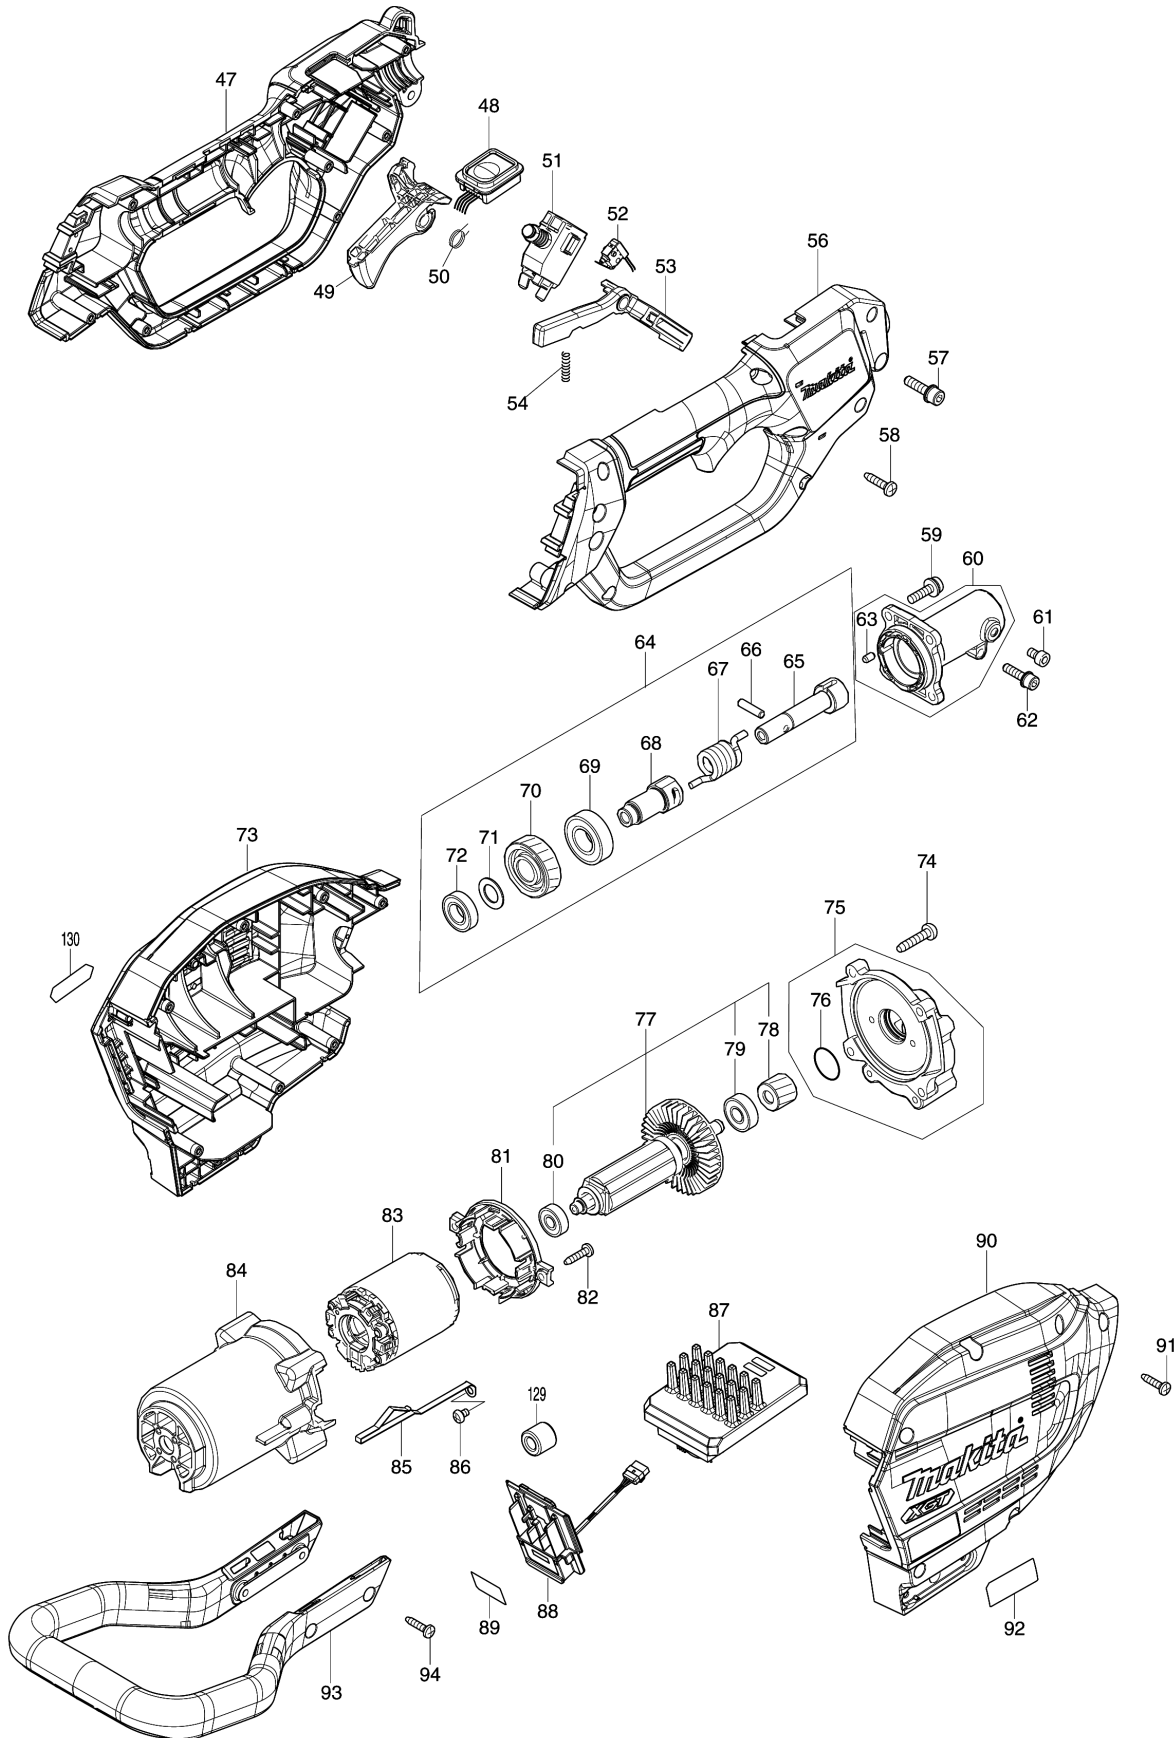

# Model No.UA004G 300MM CORDLESS POLE SAW

## Model No.UA004G 300MM CORDLESS POLE SAW

Item	Parts No.	Description	I/C	Qty	New/Old	Opt. 1	Opt. 2	Note
037	140U04-7	OIL PUMP COMPLETE		1	*			
037-1	141N25-0	OIL PUMP COMPLETE	O	1				
038	911128-8	盤頭螺絲M4X16 - LS1440		1				
039	452666-6	接口 - EA3201S		1				
040	231975-4	SPRING		1				
041	422601-8	OIL TUBE 3-14		1				
042	183P83-2	GEAR CASE HOUSING SET		1				
D10		INC. 10						
043	266326-2	自攻螺釘4X18 - HR2810		3				
044	922243-3	HEX. SOCKET HEAD BOLT M5X25		1				
046	922202-7	HEX. SOCKET HEAD BOLT M5X8		1				
047	183U44-2	GRIP SET		1				
C10	931202-6	六角螺母M5		1				
D10		INC. 56						
048	141H14-9	SWITCH CIRCUIT COMPLETE		1				
C10	810D46-0	SWITCH LABEL		1				
049	459758-2	SWITCH LEVER		1				
050	233622-3	TORSION SPRING 12		1				
051	650015-3	SWITCH C3JR-4B-PAND3		1				
052	632G61-0	SWITCH UNIT		1				
053	459759-0	LOCK OFF LEVER		1				
054	233101-1	COMPRESSION SPRING 4		1				
056	183U44-2	GRIP SET		1				
C10	931202-6	六角螺母M5		1				
D10		INC. 47						
057	922233-6	H.S.H.BOLT M5X20 WITH WR		1				
058	266326-2	自攻螺釘4X18 - HR2810		8				
059	911233-1	盤頭螺絲M5X20 - 5012B		4				
060	136371-0	PIPE BRACKET ASSY		1				
D10		INC. 63						
061	922202-7	HEX. SOCKET HEAD BOLT M5X8		1				
062	922233-6	H.S.H.BOLT M5X20 WITH WR		1				
063	263002-9	橡膠銷4 - 63004		1				
064	127641-8	DAMPER SHAFT ASSEMBLY		1				
D10		INC. 65-72						
065	327600-4	JOINT SLEEVE		1				