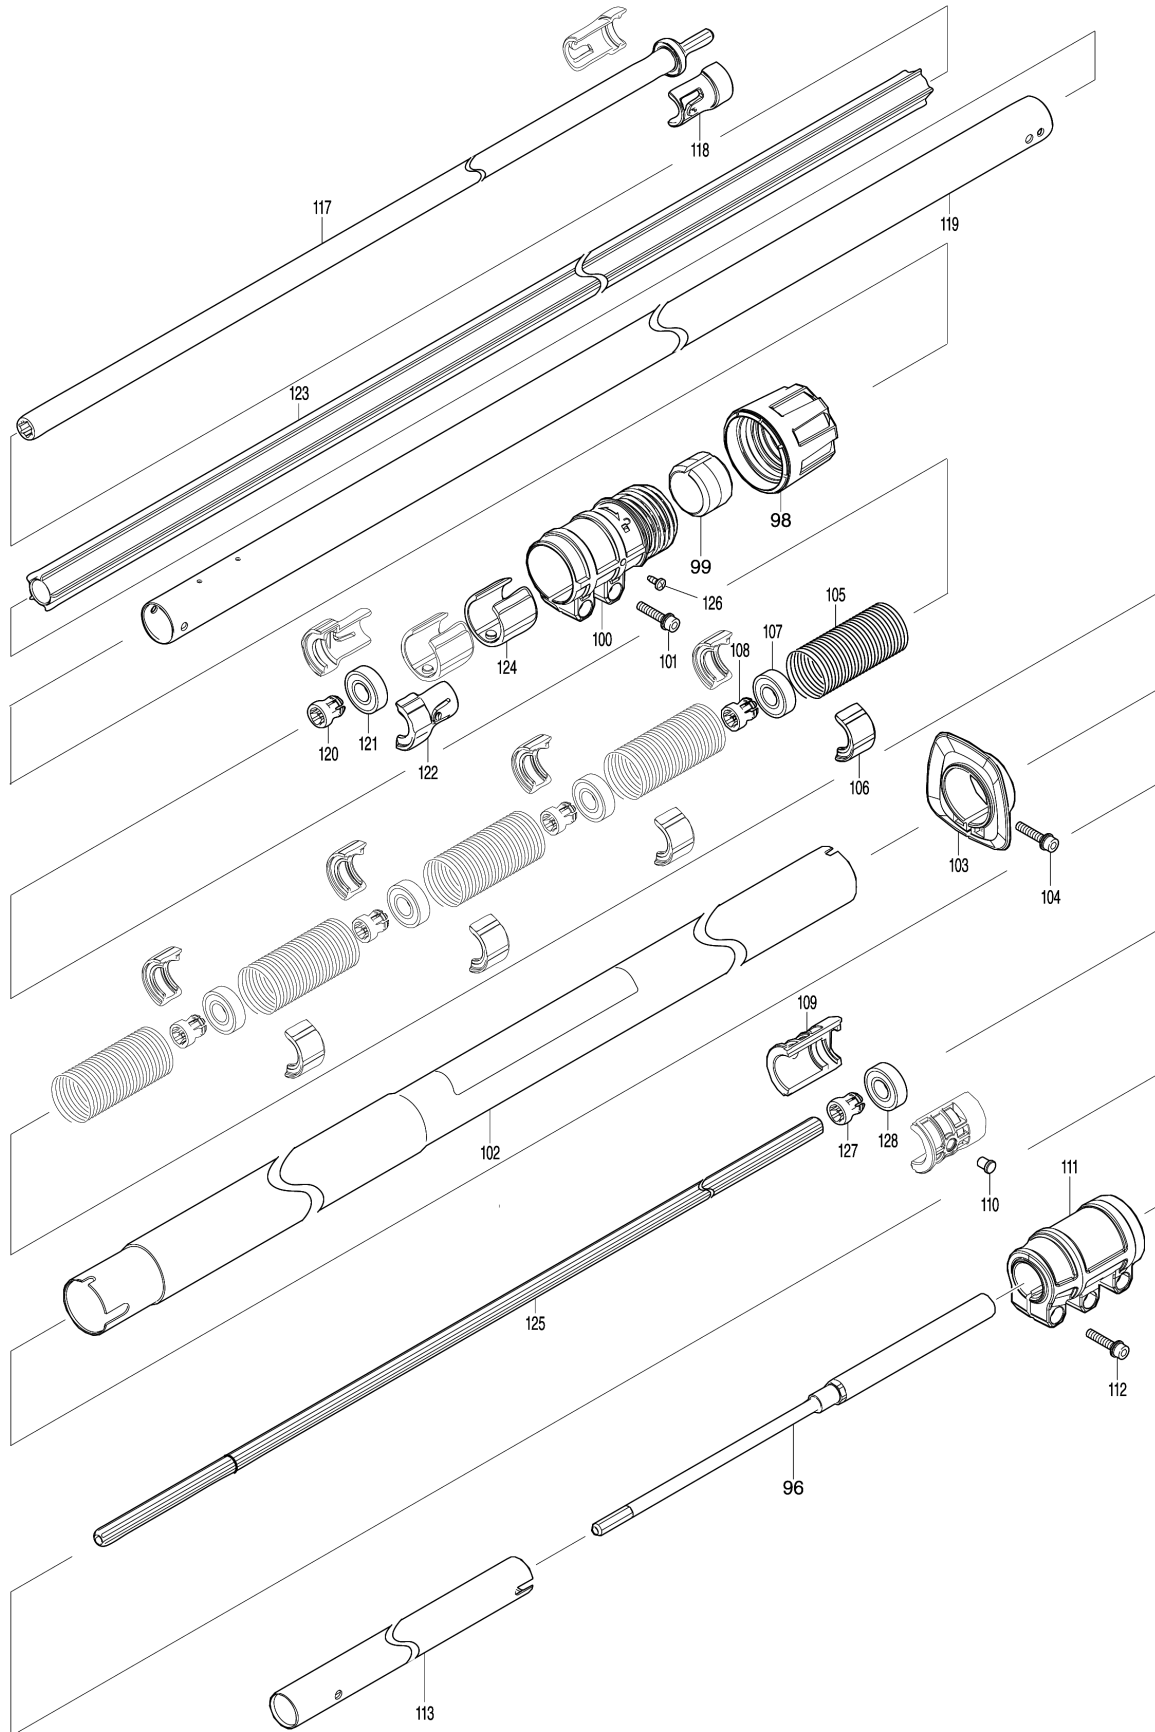

# Model No.UA004G 300MM CORDLESS POLE SAW

## Model No.UA004G 300MM CORDLESS POLE SAW

Item	Parts No.	Description	I/C	Qty	New/Old	Opt. 1	Opt. 2	Note
037	140U04-7	OIL PUMP COMPLETE		1	*			
037-1	141N25-0	OIL PUMP COMPLETE	O	1				
038	911128-8	盤頭螺絲M4X16 - LS1440		1				
039	452666-6	接口 - EA3201S		1				
040	231975-4	SPRING		1				
041	422601-8	OIL TUBE 3-14		1				
042	183P83-2	GEAR CASE HOUSING SET		1				
D10		INC. 10						
043	266326-2	自攻螺釘4X18 - HR2810		3				
044	922243-3	HEX. SOCKET HEAD BOLT M5X25		1				
046	922202-7	HEX. SOCKET HEAD BOLT M5X8		1				
047	183U44-2	GRIP SET		1				
C10	931202-6	六角螺母M5		1				
D10		INC. 56						
048	141H14-9	SWITCH CIRCUIT COMPLETE		1				
C10	810D46-0	SWITCH LABEL		1				
049	459758-2	SWITCH LEVER		1				
050	233622-3	TORSION SPRING 12		1				
051	650015-3	SWITCH C3JR-4B-PAND3		1				
052	632G61-0	SWITCH UNIT		1				
053	459759-0	LOCK OFF LEVER		1				
054	233101-1	COMPRESSION SPRING 4		1				
056	183U44-2	GRIP SET		1				
C10	931202-6	六角螺母M5		1				
D10		INC. 47						
057	922233-6	H.S.H.BOLT M5X20 WITH WR		1				
058	266326-2	自攻螺釘4X18 - HR2810		8				
059	911233-1	盤頭螺絲M5X20 - 5012B		4				
060	136371-0	PIPE BRACKET ASSY		1				
D10		INC. 63						
061	922202-7	HEX. SOCKET HEAD BOLT M5X8		1				
062	922233-6	H.S.H.BOLT M5X20 WITH WR		1				
063	263002-9	橡膠銷4 - 63004		1				
064	127641-8	DAMPER SHAFT ASSEMBLY		1				
D10		INC. 65-72						
065	327600-4	JOINT SLEEVE		1				