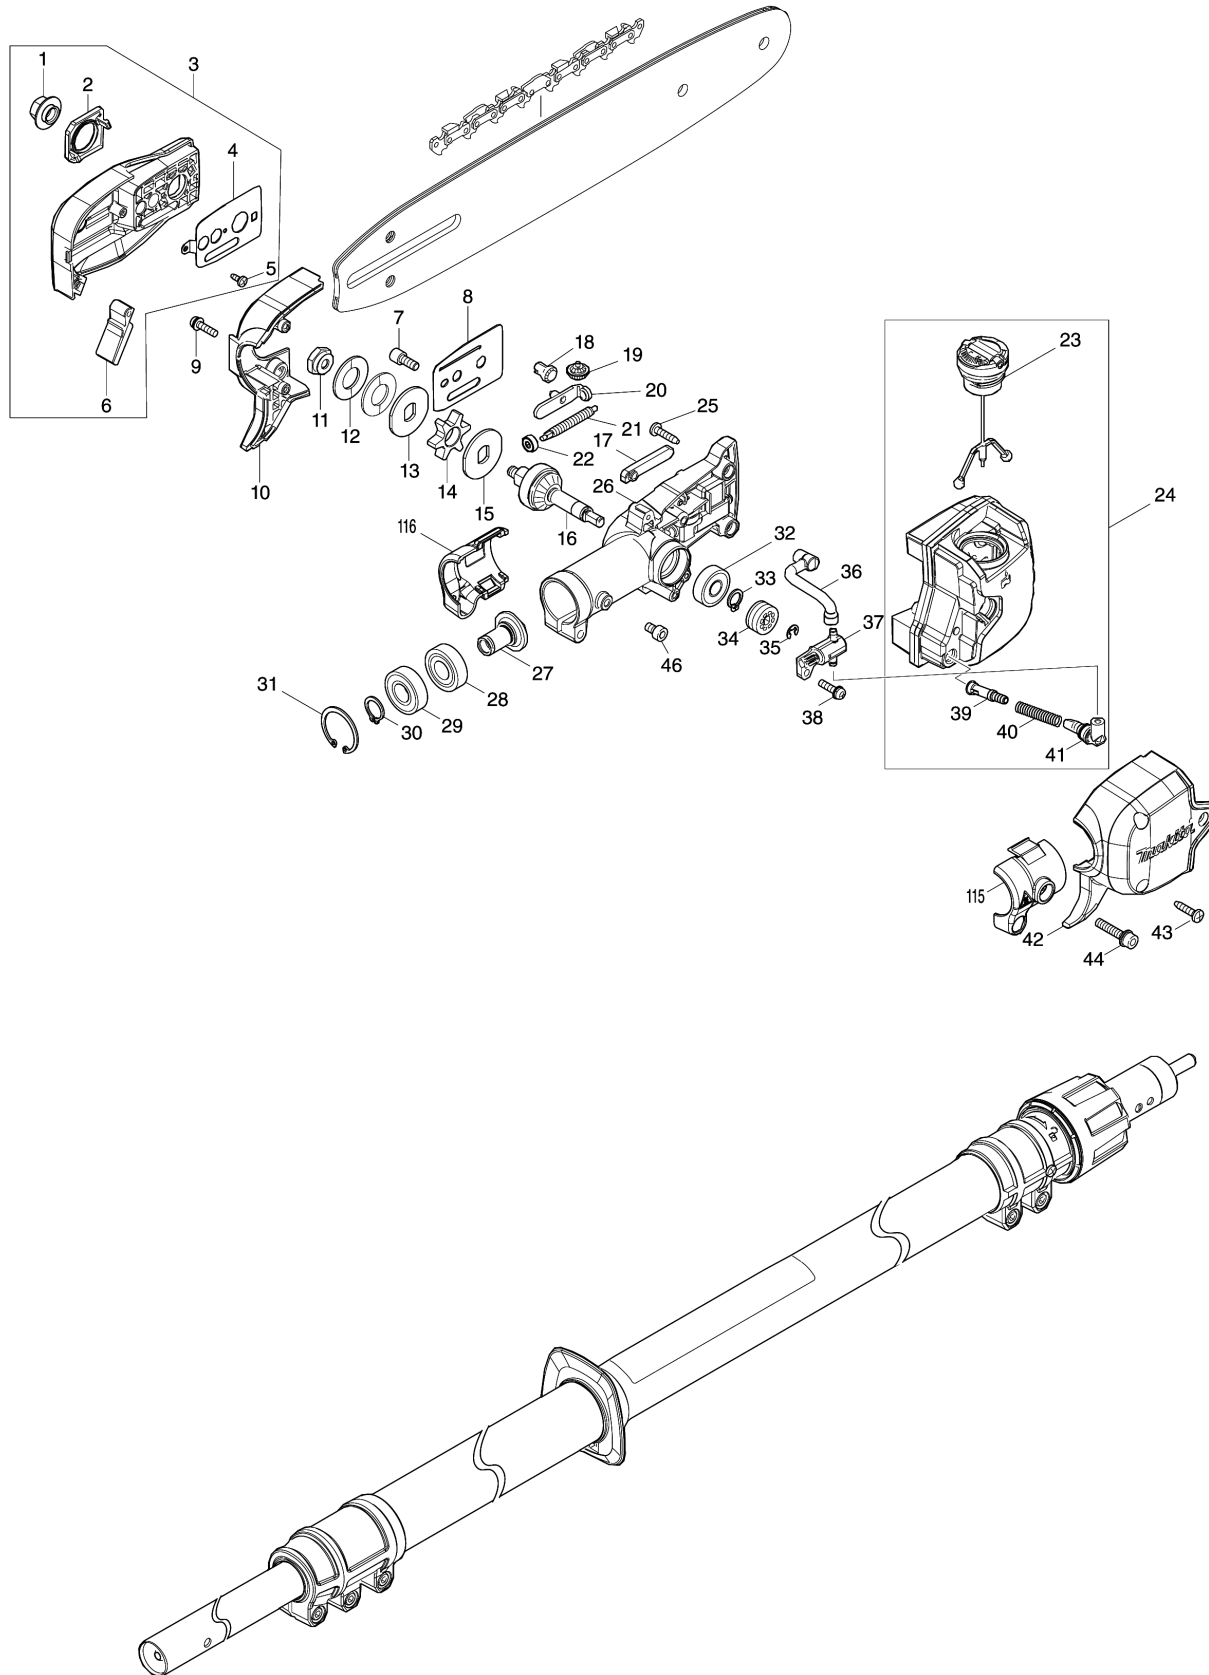

# Model No.UA004G 300MM CORDLESS POLE SAW

## Model No.UA004G 300MM CORDLESS POLE SAW

Item	Parts No.	Description	I/C	Qty	New/Old	Opt. 1	Opt. 2	Note
037	140U04-7	OIL PUMP COMPLETE		1	*			
037-1	141N25-0	OIL PUMP COMPLETE	O	1				
038	911128-8	盤頭螺絲M4X16 - LS1440		1				
039	452666-6	接口 - EA3201S		1				
040	231975-4	SPRING		1				
041	422601-8	OIL TUBE 3-14		1				
042	183P83-2	GEAR CASE HOUSING SET		1				
D10		INC. 10						
043	266326-2	自攻螺釘4X18 - HR2810		3				
044	922243-3	HEX. SOCKET HEAD BOLT M5X25		1				
046	922202-7	HEX. SOCKET HEAD BOLT M5X8		1				
047	183U44-2	GRIP SET		1				
C10	931202-6	六角螺母M5		1				
D10		INC. 56						
048	141H14-9	SWITCH CIRCUIT COMPLETE		1				
C10	810D46-0	SWITCH LABEL		1				
049	459758-2	SWITCH LEVER		1				
050	233622-3	TORSION SPRING 12		1				
051	650015-3	SWITCH C3JR-4B-PAND3		1				
052	632G61-0	SWITCH UNIT		1				
053	459759-0	LOCK OFF LEVER		1				
054	233101-1	COMPRESSION SPRING 4		1				
056	183U44-2	GRIP SET		1				
C10	931202-6	六角螺母M5		1				
D10		INC. 47						
057	922233-6	H.S.H.BOLT M5X20 WITH WR		1				
058	266326-2	自攻螺釘4X18 - HR2810		8				
059	911233-1	盤頭螺絲M5X20 - 5012B		4				
060	136371-0	PIPE BRACKET ASSY		1				
D10		INC. 63						
061	922202-7	HEX. SOCKET HEAD BOLT M5X8		1				
062	922233-6	H.S.H.BOLT M5X20 WITH WR		1				
063	263002-9	橡膠銷4 - 63004		1				
064	127641-8	DAMPER SHAFT ASSEMBLY		1				
D10		INC. 65-72						
065	327600-4	JOINT SLEEVE		1				