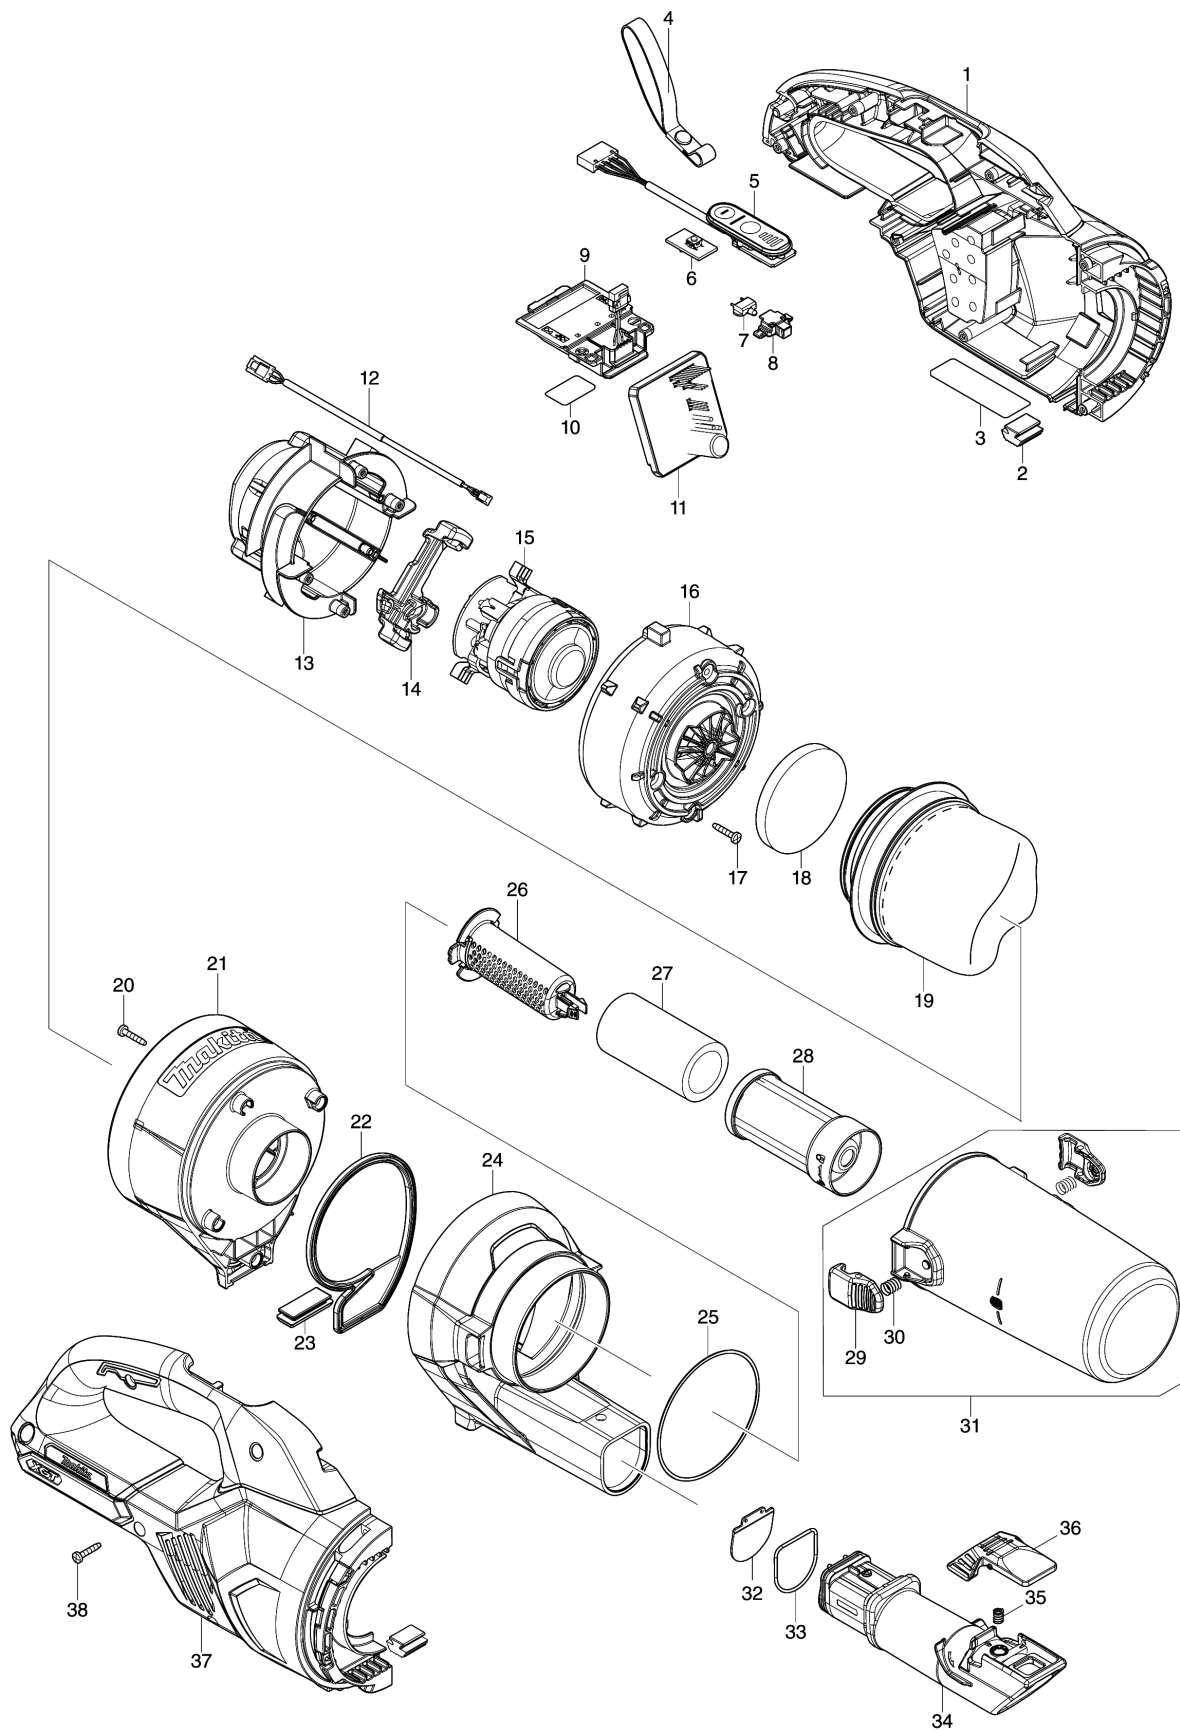

## Model No.CL003G CORDLESS CLEANER

Item	Parts No.	Description	I/C	Qty	New/Old	Opt. 1	Opt. 2	Note
001Y	183W52-5	HOUSING SET		1				
001Z	183W55-9	HOUSING SET		1				
C10	263005-3	橡膠銷6 - 2414B		2				
C20	422714-5	SPONGE SEAT		2				
C30	8005T5-8	XGT LOGO LABEL		1				
D10		INC. 2,37						
002	422460-0	橡膠墊 - DCL280F		2				
003	858F40-6	CL003G NAME PLATE		1				
004	163400-6	手繩 - CL107FD		1				
005	141B54-1	INDICATION CIRCUIT COMPLETE		1				
C10	8031J2-9	SWITCH LABEL		1				
006	620E74-1	SWITCH UNIT		1				
007	620E82-2	LED CIRCUIT		1				
008	141H09-2	LED CASE COMPLETE		1				
009	632P65-6	TERMINAL UNIT		1				
010	858F47-2	CL003G SERIAL NO. LABEL		1				
011	620E90-3	CONTROLLER		1				
012	632S32-9	LEAD UNIT		1				
013	141E55-7	MOTOR COVER R COMPLETE		1				
C10	263002-9	橡膠銷4 - 63004		4				
014	422723-4	MOTOR COVER SEAL		1				
015	629A46-9	MOTOR ASSEMBLY		1				
016	413645-9	MOTOR COVER F		1				
017	266429-2	自攻螺釘3X16 - TD0100		4				
018	422909-0	SPONGE SHEET 62		1				
019	1910C9-5	FILTER H SET		1				
020	266429-2	自攻螺釘3X16 - TD0100		4				
021Y	413H18-4	FILTER HOUSING		1				
021Z	413H37-0	FILTER HOUSING		1				
022	422884-0	SEAL		1				
023	422885-8	RUBBER PLATE		1				
024Y	413H19-2	FRONT HOUSING		1				
024Z	413H38-8	FRONT HOUSING		1				
025	213884-9	O RING 72		1				
026	413H21-5	MESH PIPE		1				
027	422908-2	SPONGE FILTER		1				
028	413H29-9	PREFILTER		1				
029	459106-5	STOPPER		2				
030	232460-0	COMPRESSION SPRING 7		2				
031	136713-8	DUST BOX ASSEMBLY		1				