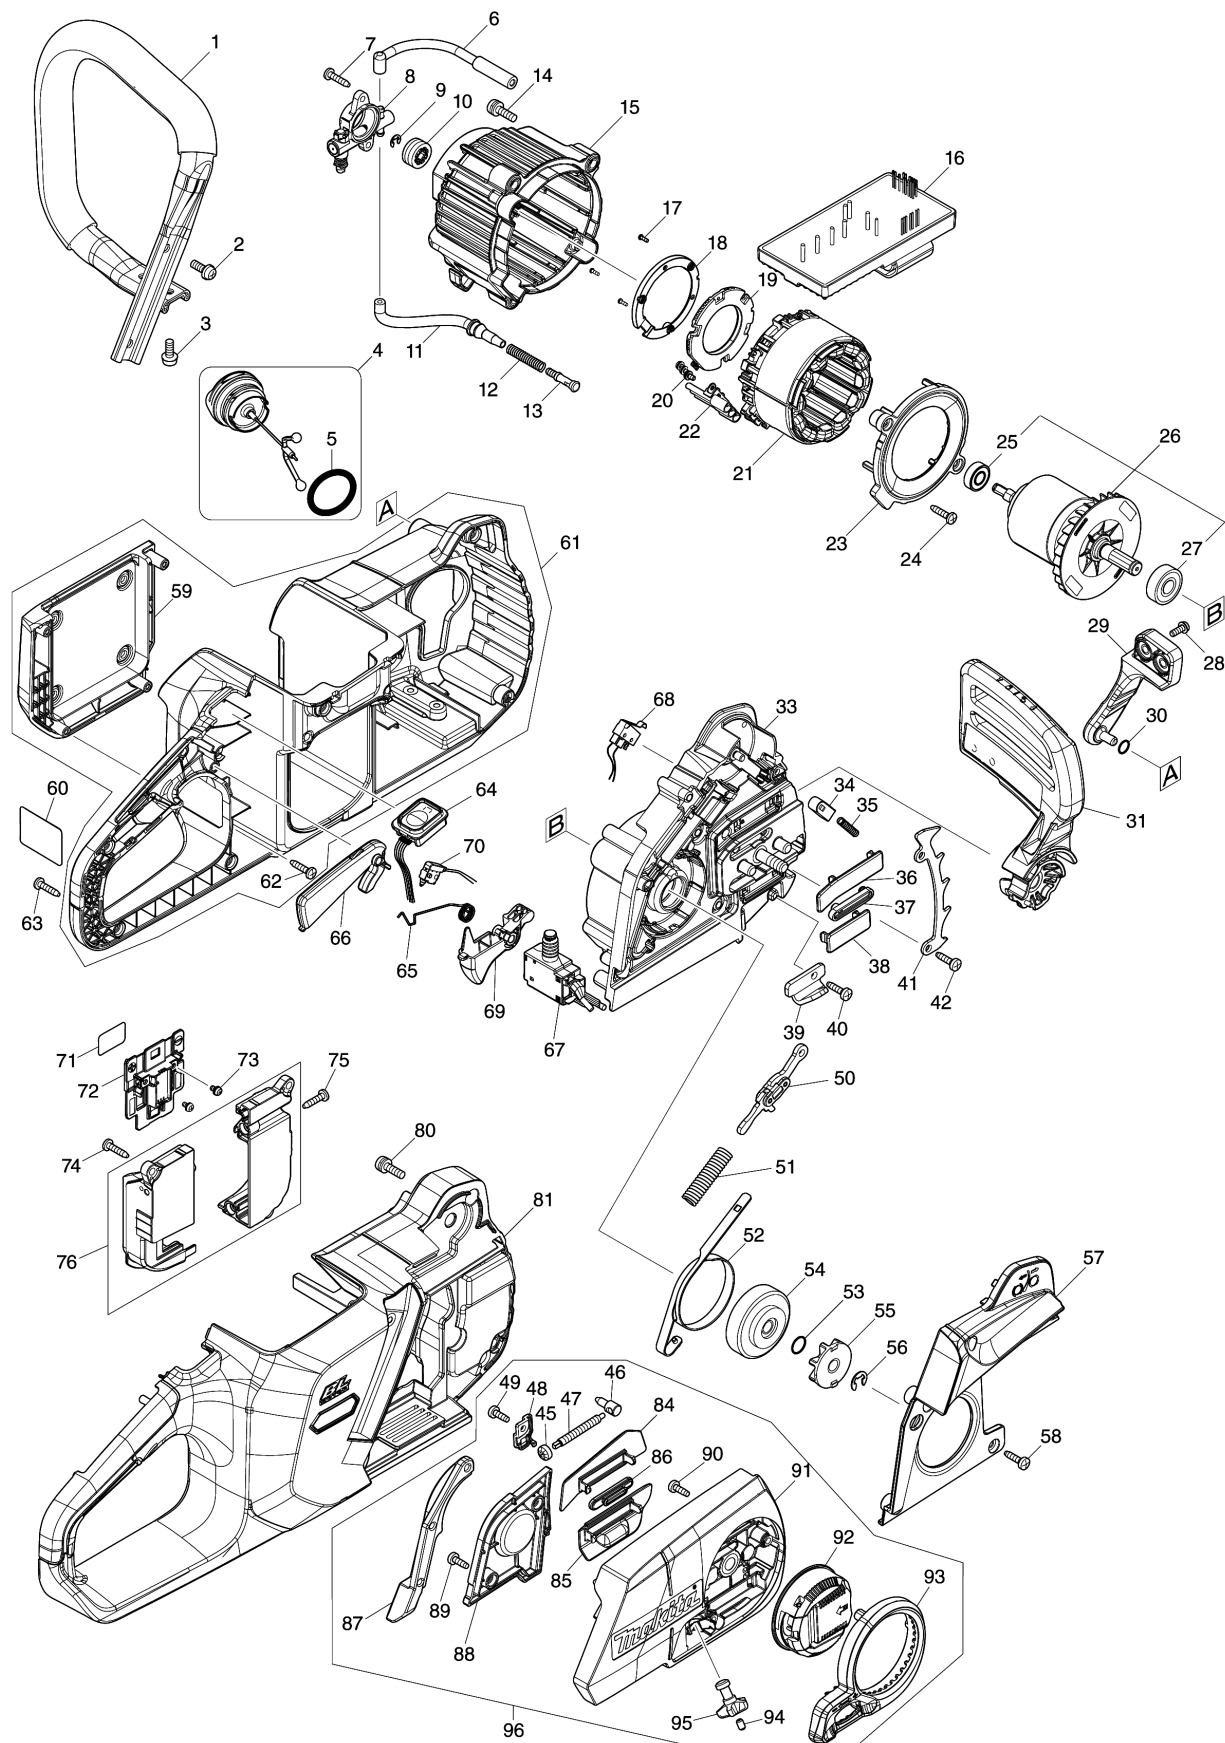

## Model No.UC015G 350MM CORDLESS CHAIN SAW

Item	Parts No.	Description	I/C	Qty	New/Old	Opt. 1	Opt. 2	Note
001	327932-9	FRONT HANDLE		1				
002	911218-7	PAN HEAD SCREW M5X14		2				
003	911218-7	PAN HEAD SCREW M5X14		2				
004	122A77-2	TANK CAP ASSEMBLY		1				
D10		INC. 5						
005	213080-9	O RING 29.5		1				
006	422835-3	OIL TUBE 3-117		1				
007	266326-2	TAPPING SCREW 4X18		2				
008	142857-4	OIL PUMP COMPLETE		1				
009	961011-9	STOP RING E-4		1				
010	226884-0	WORM GEAR		1				
011	422836-1	OIL TUBE 3-108		1				
012	231975-4	SPRING		1				
013	452666-6	NIPPLE		1				
014	911228-4	PAN HEAD SCREW M5X18		3				
015	413C89-1	MOTOR HOUSING		1				
016	620H71-5	CONTROLLER		1				
017	266490-9	TAPPING SCREW PT 2X6		3				
018	687B69-9	STOPPER		1				
019	620H75-7	CONTROLLER B		1				
020	652031-1	PAN HEAD SCREW M3X6		3				
021	629B00-9	STATOR		1				
022	632T19-7	LEAD UNIT		1				
023	413C90-6	BAFFLE PLATE		1				
024	266326-2	TAPPING SCREW 4X18		2				
025	210016-9	BALL BEARING 698ZZ		1				
026	519732-3	ROTOR ASS'Y		1				
D10		INC. 25,27						
027	210059-1	BALL BEARING 6000DDW		1				
028	911118-1	PAN HEAD SCREW M4X12		2				
029	413C92-2	FRONT HAND GUARD RETAINER		1				
030	213594-8	O RING 7		1				
031	141J69-6	FRONT HAND GUARD COMPLETE		1				
C10	8050E6-6	CAUTION LABEL		1				
033	136612-4	HOUSING BASE ASSEMBLY		1				
C10	263002-9	RUBBER PIN 4		1				
034	313398-9	HAND GUARD GUIDE		1				
035	234210-9	COMPRESSION SPRING 3		1				
036	413D07-5	GUARD A		1				
037	422834-5	GROMMET A		1				