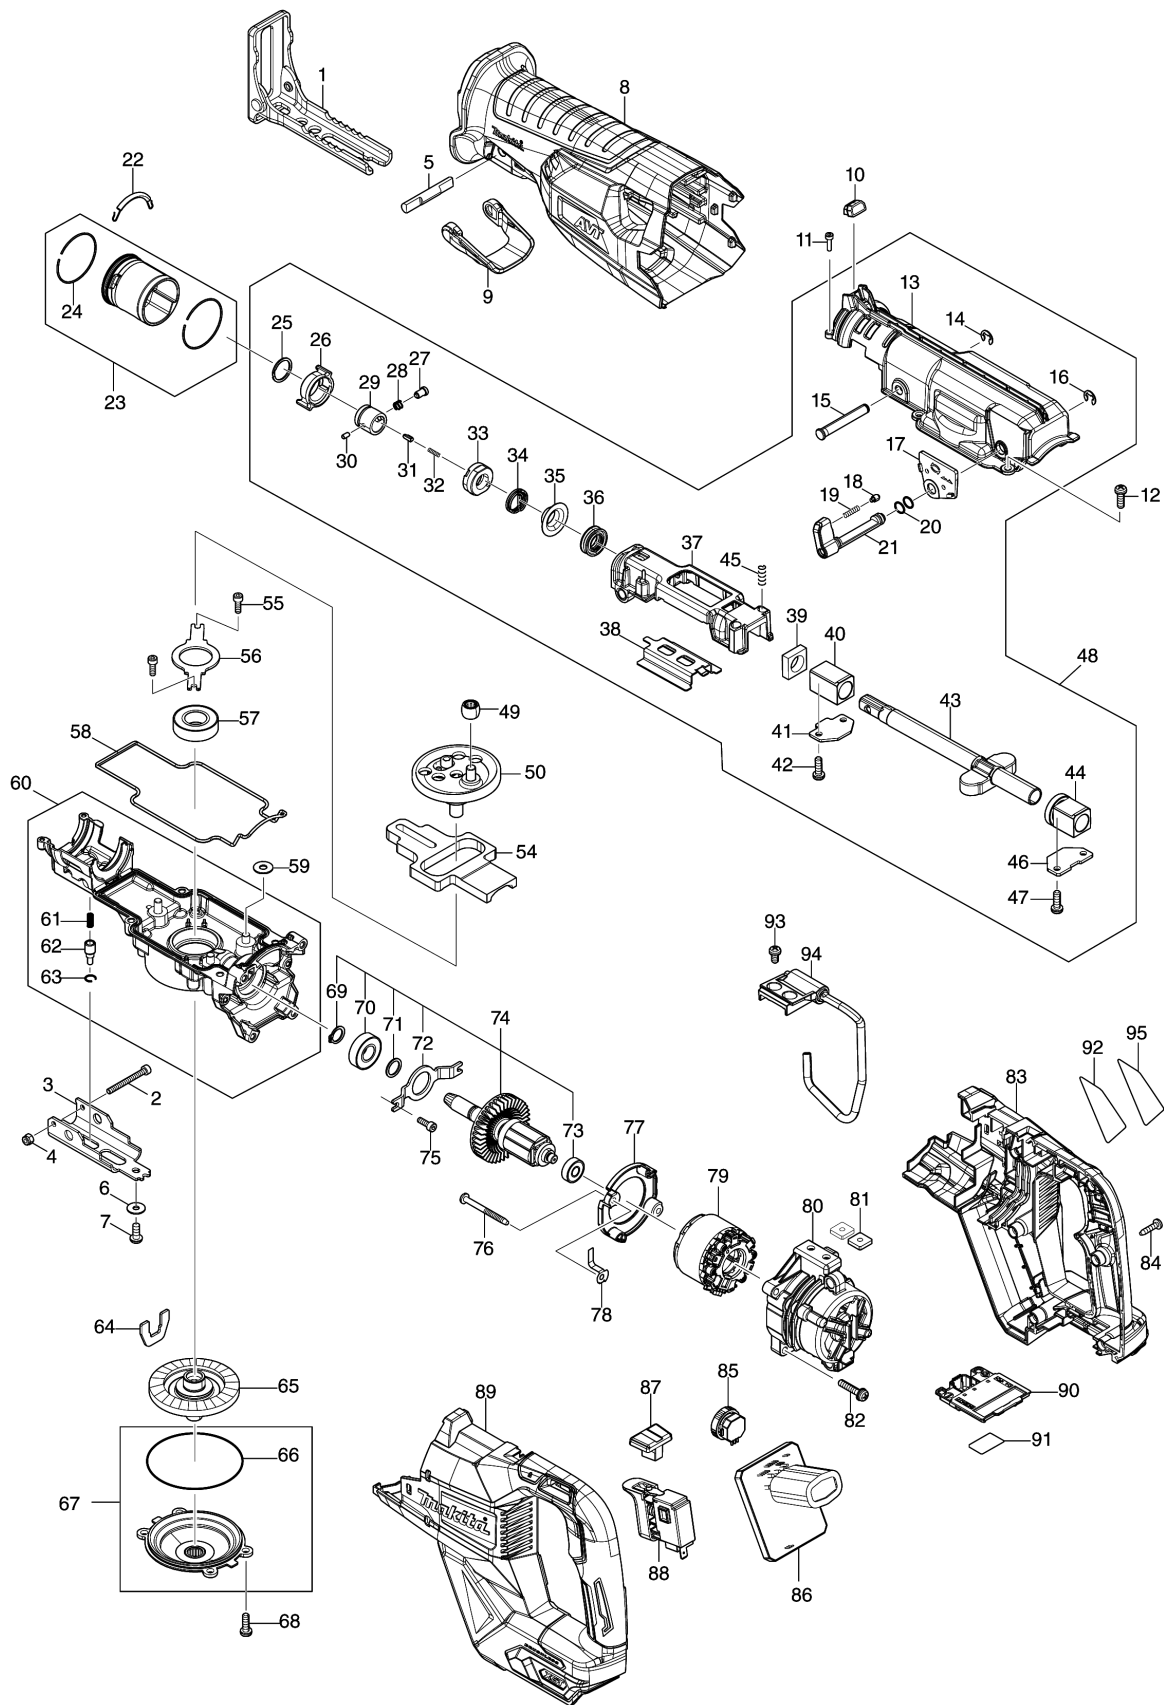

Model No.JR002G CORDLESS RECIPRO SAW