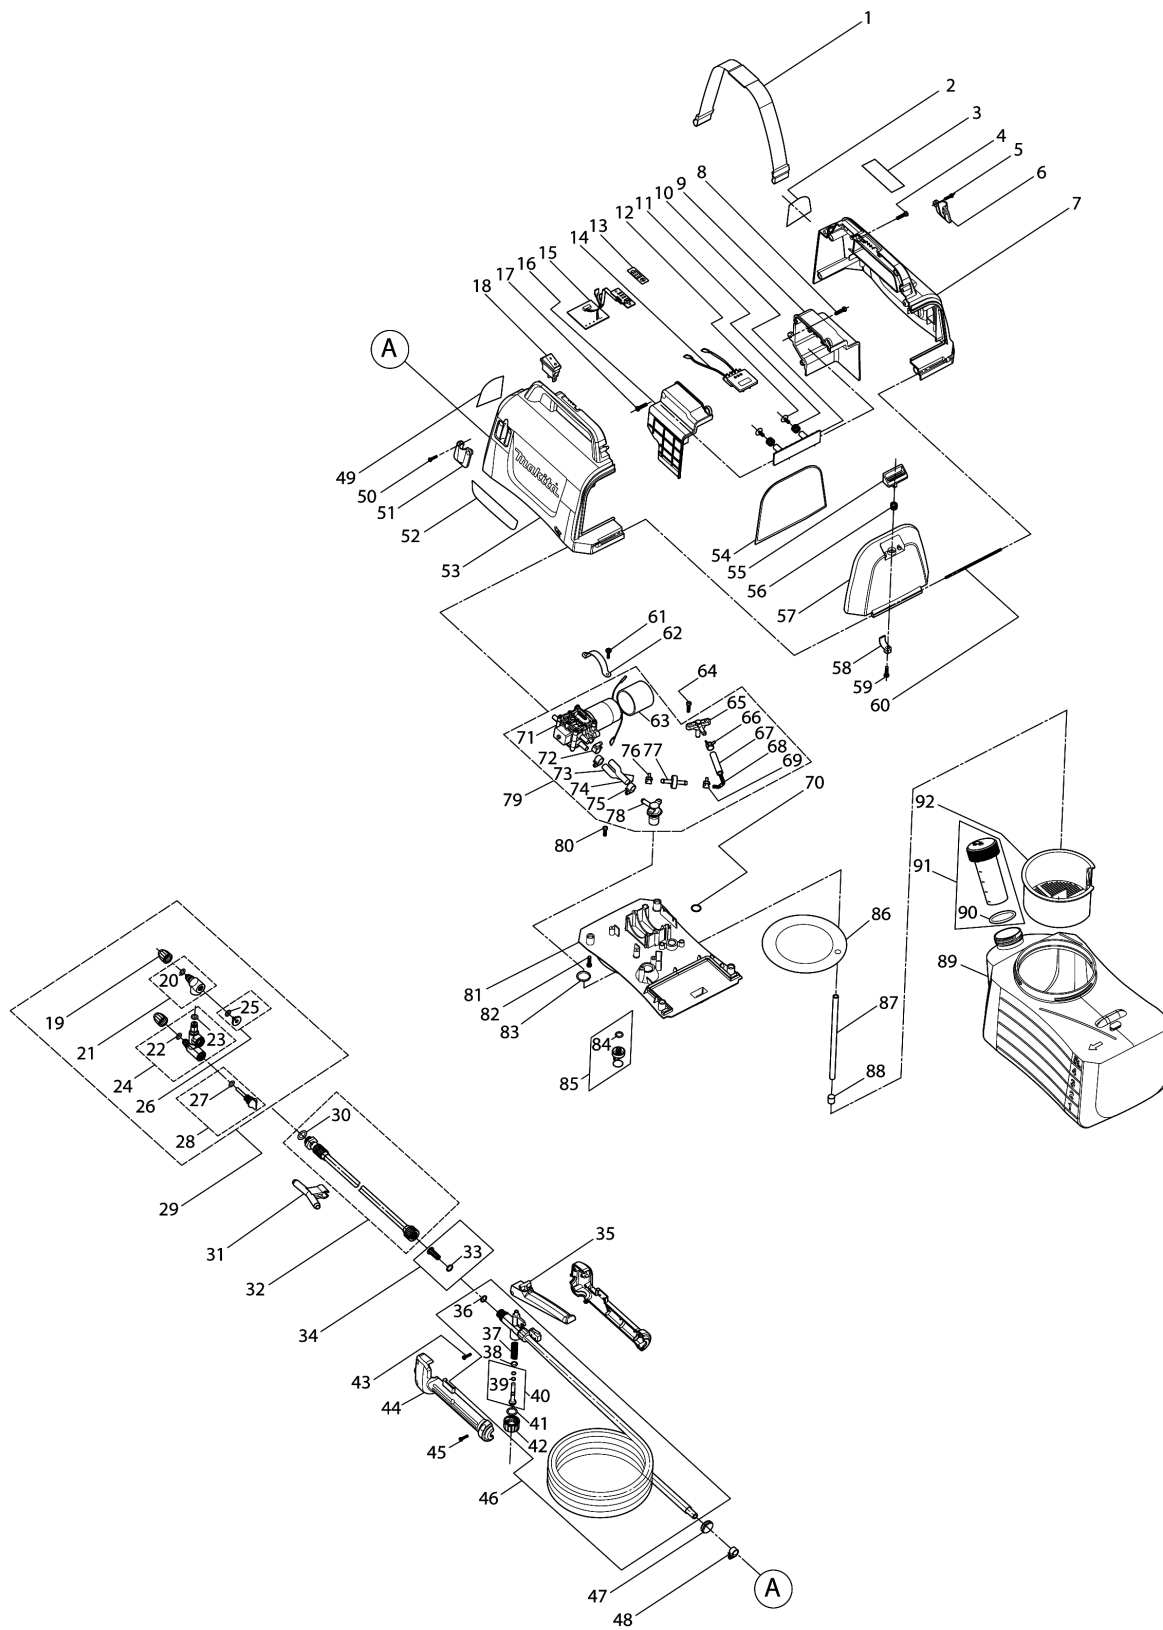

Model No.US053D CORDLESS GARDEN SPRAYER

Model No.US053D CORDLESS GARDEN SPRAYER

Item	Parts No.	Description	I/C	Qty	New/Old	Opt. 1	Opt. 2	Note
001	PR00000128	SHOULDER STRAP		1				
002	PR00000206	WARNING TEXT LABEL-EN		1				
003	PR00000214	RATING LABEL-0002		1				
004	PR00000183	TAPPING SCREW ST4.0X16		6				
005	PR00000182	TAPPING SCREW ST2.9X12		2				
006	PR00000189	HOLDER		1				
007	PR00000129	HOUSING SET		1				
D10		INC. 53						
008	PR00000183	TAPPING SCREW ST4.0X16		1				
009	PR00000185	BATTERY HOUSING		1				
D10		INC. 16						
010	PR00000130	DAM-BOARD		1				
011	PR00000131	DAM-BOARD SPRING		2				
012	PR00000132	TAPPING SCREW ST4.0X12		2				
013	PR00000133	INDICATION LABEL		1				
014	PR00000134	TERMINAL		1				
015	PR00000135	PCB		1				
016	PR00000185	BATTERY HOUSING		1				
D10		INC. 9						
017	PR00000183	TAPPING SCREW ST4.0X16		2				
018	PR00000136	SWITCH		1				
019	PR00000137	SPRAY HEAD		2				
020	PR00000186	O RING 6X2		1				
021	PR00000138	NOZZLE HOLDER		1				
D10		INC. 20						
022	PR00000186	O RING 6X2		1				
023	PR00000186	O RING 6X2		1				
024	PR00000139	ROD JOINT		1				
D10		INC. 22,23						
025	PR00000186	O RING 6X2		1				
026	PR00000140	END CAP		1				
D10		INC. 25						
027	PR00000186	O RING 6X2		1				
028	PR00000141	ADJUSTING KNOB		1				
D10		INC. 27						
029	PR00000142	TOW HEAD NOZZLE		1				
D10		INC. 19,21,24,26,28						
030	PR00000143	SEAL PAD 9X17X2		1				