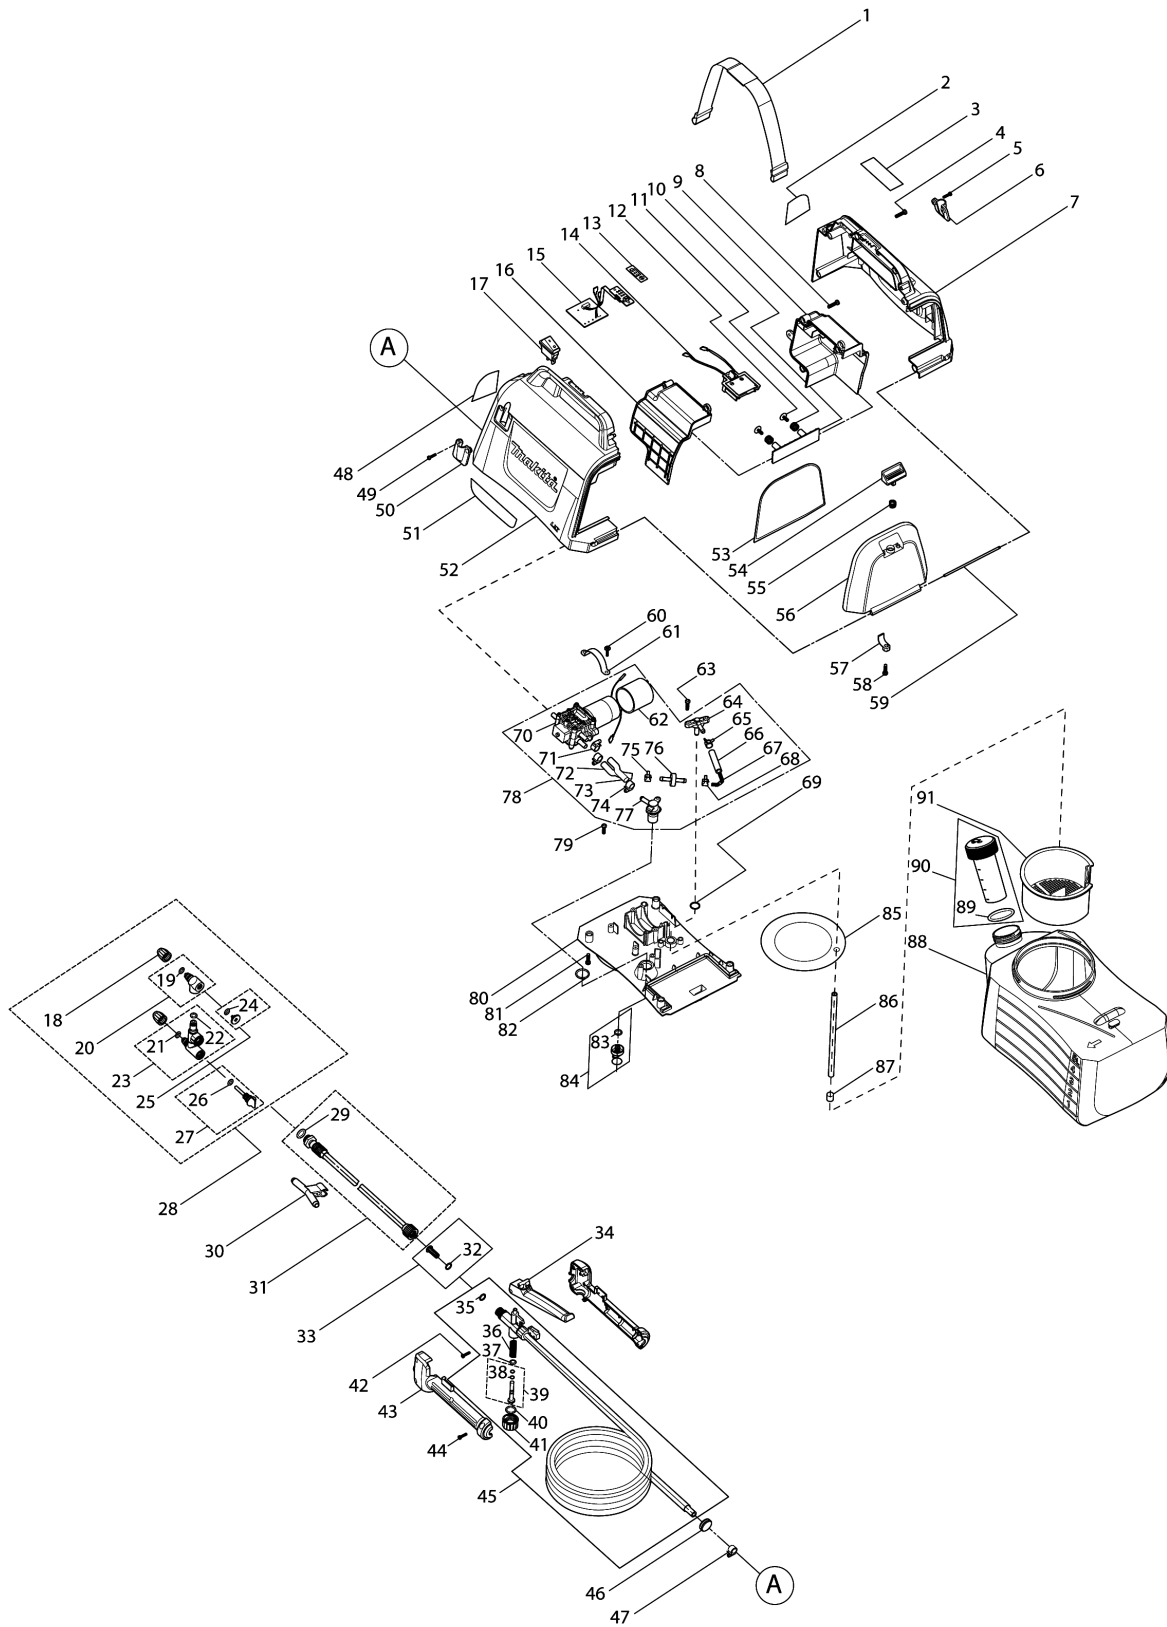

Model No.DUS054 CORDLESS GARDEN SPRAYER

2020/11
DUS054

Model No.DUS054 CORDLESS GARDEN SPRAYER

Item	Parts No.	Description	I/C	Qty	New/Old	Opt. 1	Opt. 2	Note
001	PR00000128	SHOULDER STRAP		1				
002	PR00000206	WARNING TEXT LABEL-EN		1				
003	PR00000225	RATING LABEL-0014		1				
004	PR00000183	TAPPING SCREW ST4.0X16		6				
005	PR00000182	TAPPING SCREW ST2.9X12		2				
006	PR00000191	HOLDER		1				
007	PR00000192	HOUSING SET		1				
D10		INC. 52						
008	PR00000183	TAPPING SCREW ST4.0X16		4				
009	PR00000193	BATTERY HOUSING		1				
D10		INC. 16						
010	PR00000130	DAM-BOARD		1				
011	PR00000194	SPRING		2				
012	PR00000132	TAPPING SCREW ST4.0X12		2				
013	PR00000133	INDICATION LABEL		1				
014	PR00000195	TERMINAL		1				
015	PR00000196	PCB		1				
016	PR00000193	BATTERY HOUSING		1				
D10		INC. 9						
017	PR00000136	SWITCH		1				
018	PR00000137	SPRAY HEAD		2				
019	PR00000186	O RING 6X2		1				
020	PR00000138	NOZZLE HOLDER		1				
D10		INC. 19						
021	PR00000186	O RING 6X2		1				
022	PR00000186	O RING 6X2		1				
023	PR00000139	ROD JOINT		1				
D10		INC. 21,22						
024	PR00000186	O RING 6X2		1				
025	PR00000140	END CAP		1				
D10		INC. 24						
026	PR00000186	O RING 6X2		1				
027	PR00000141	ADJUSTING KNOB		1				
D10		INC. 26						
028	PR00000142	TOW HEAD NOZZLE		1				
D10		INC. 18,20,23,25,27						
029	PR00000143	SEAL PAD 9X17X2		1				
030	PR00000144	HOOK		1				
031	PR00000145	SPRAY WAND		1				