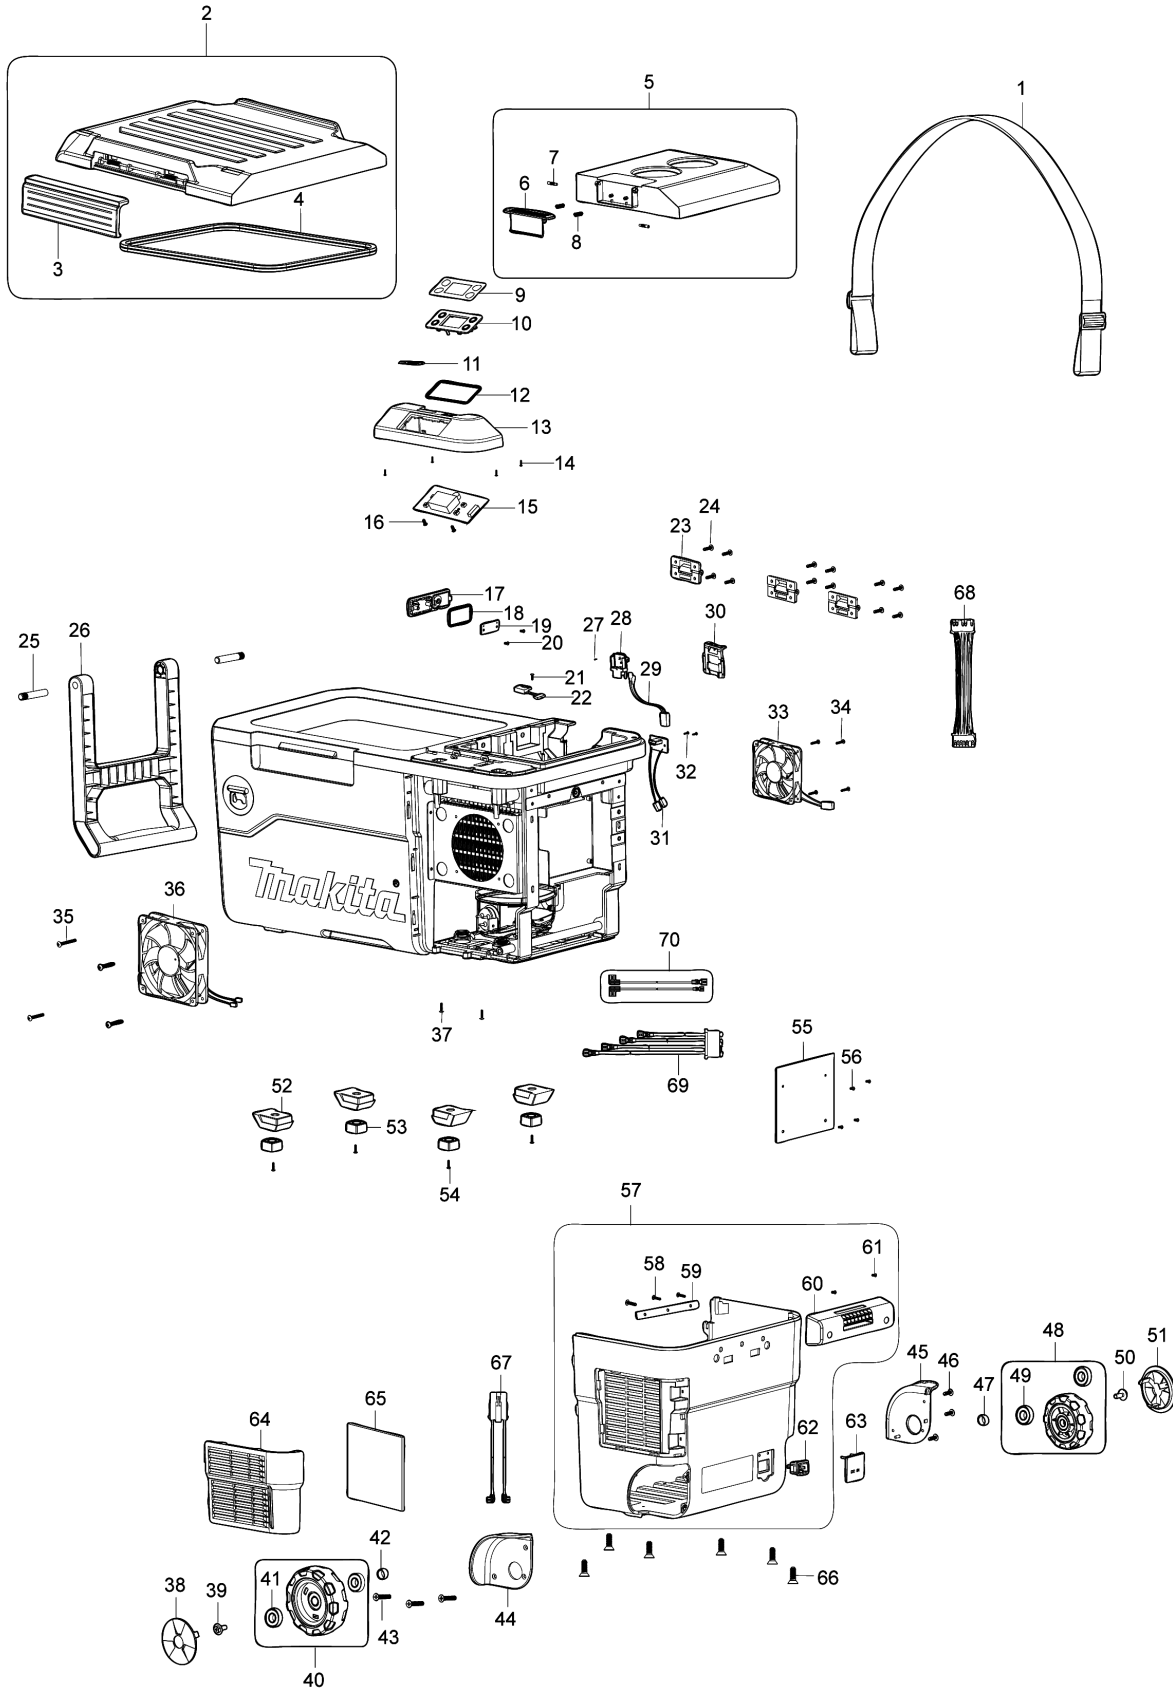

Model No.CW001G CORDLESS COOLER & WARMER BOX

Model No.CW001G CORDLESS COOLER & WARMER BOX

Item	Parts No.	Description	I/C	Qty	New/Old	Opt. 1	Opt. 2	Note
001	A-71093	SHOULDER BELT		1				
002	WL00000004	TOP COVER ASSY		1				
D10		INC. 3,4						
003	WL00000005	HANDLE A		1				
004	WL00000006	SEALING		1				
005	WL00000088	BATTERY COVER		1				
D10		INC. 6,7,8						
006	WL00000089	HANDLE B		1				
007	WL00000090	SHAFT		2				
008	WL00000010	COMPRESSION SPRING 5MM		2				
009	WL00000092	CONTROL FILM		1				
010	WL00000093	SWITCH PANEL		1				
011	WL00000094	XGT LABEL		1				
012	WL00000013	SEALING B		1				
013	WL00000095	CONTROL PANEL		1				
014	WL00000015	TAPPING SCREW 3X10		4				
015	WL00000096	CONTROL PCB		1				
016	WL00000017	TAPPING SCREW 3X8		2				
017	WL00000018	THERMOSTAT TOP COVER		1				
018	WL00000019	SEALING C		1				
019	WL00000097	LIGHT BOARD ASSY		1				
020	WL00000017	TAPPING SCREW 3X8		2				
021	WL00000015	TAPPING SCREW 3X10		1				
022	WL00000021	MAGNETIC SWITCH WITH CABLE		1				
023	WL00000022	HINGE		3				
024	WL00000023	TAPPING SCREW 4X16		12				
025	WL00000025	SHAFT 10MM (DRAG HANDLE)		2				
026	WL00000026	DRAG HANDLE		1				
027	WL00000098	SCREWS ST3X8		1				
028	WL00000099	BATTERY TERMINAL		1				
029	WL00000100	LEAD WIRE		1				
030	WL00000101	BATTERY TERMINAL COVER		1				
031	WL00000102	USB PCB		1				
032	WL00000015	TAPPING SCREW 3X10		2				
033	WL00000103	FAN (AIR OUTLET)		1				
034	WL00000104	SCREWS M4X30		4				
035	WL00000104	SCREWS M4X30		4				