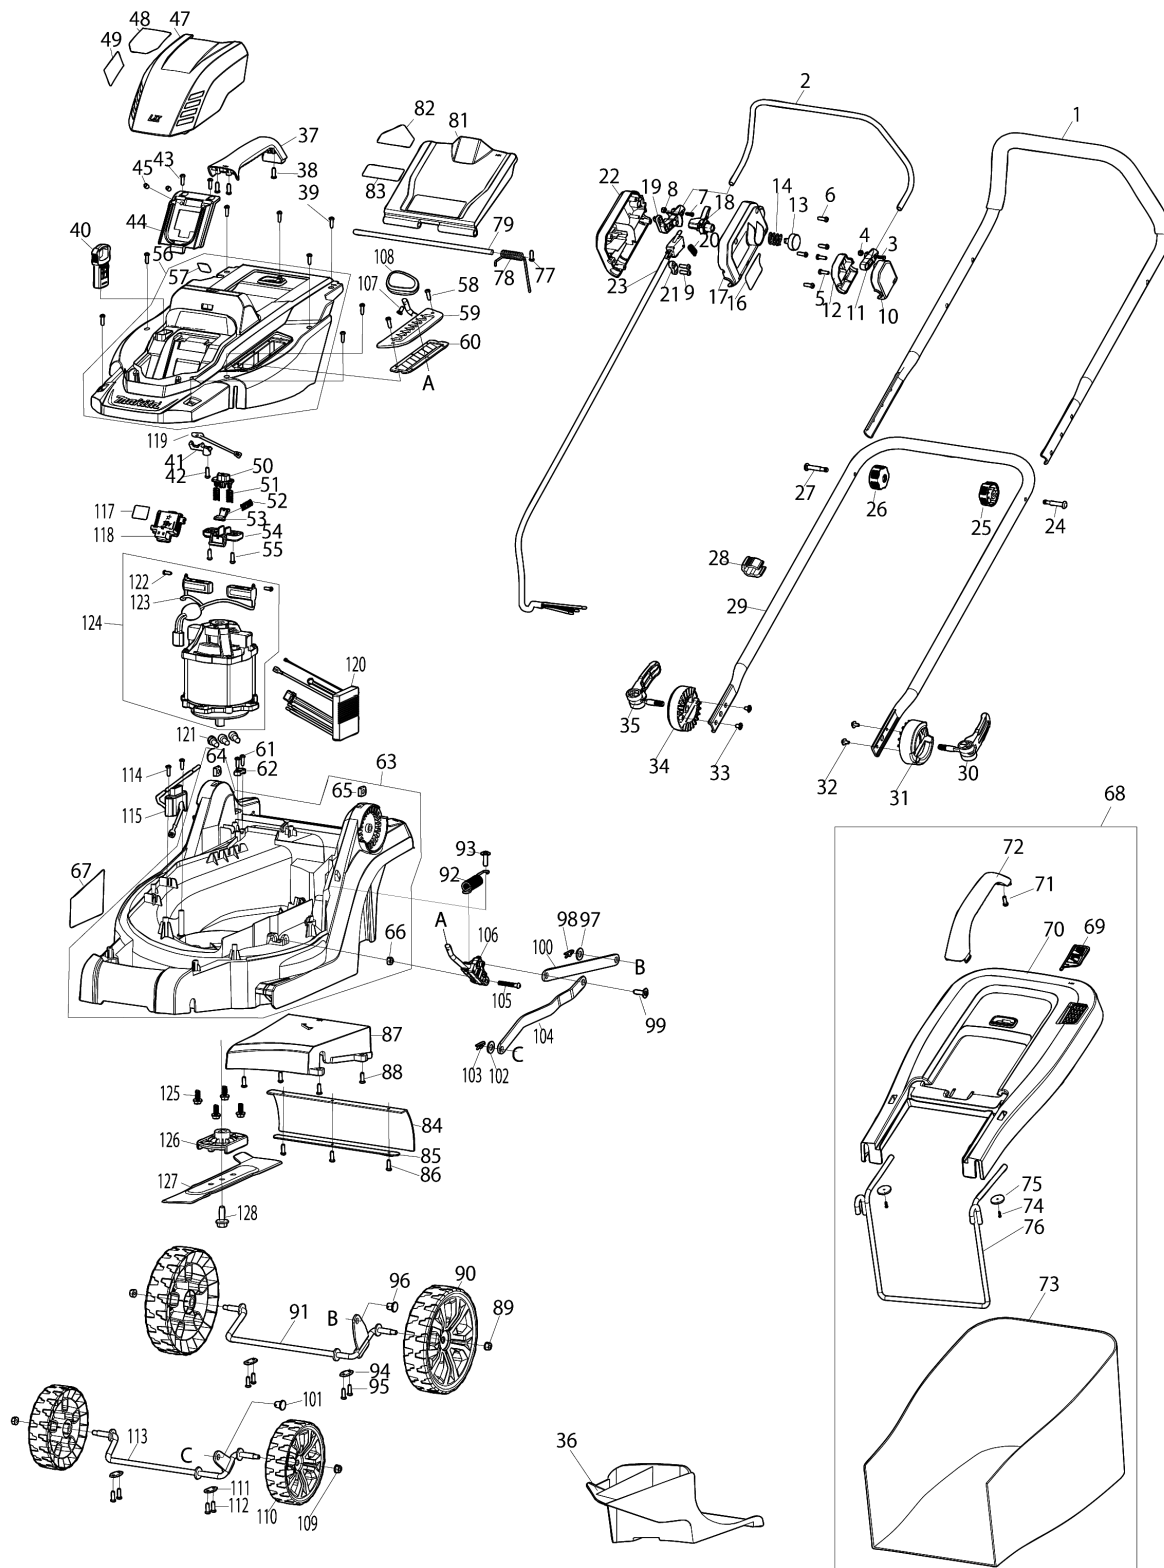

Model No.DLM330 330MM CORDLESS LAWN MOWER