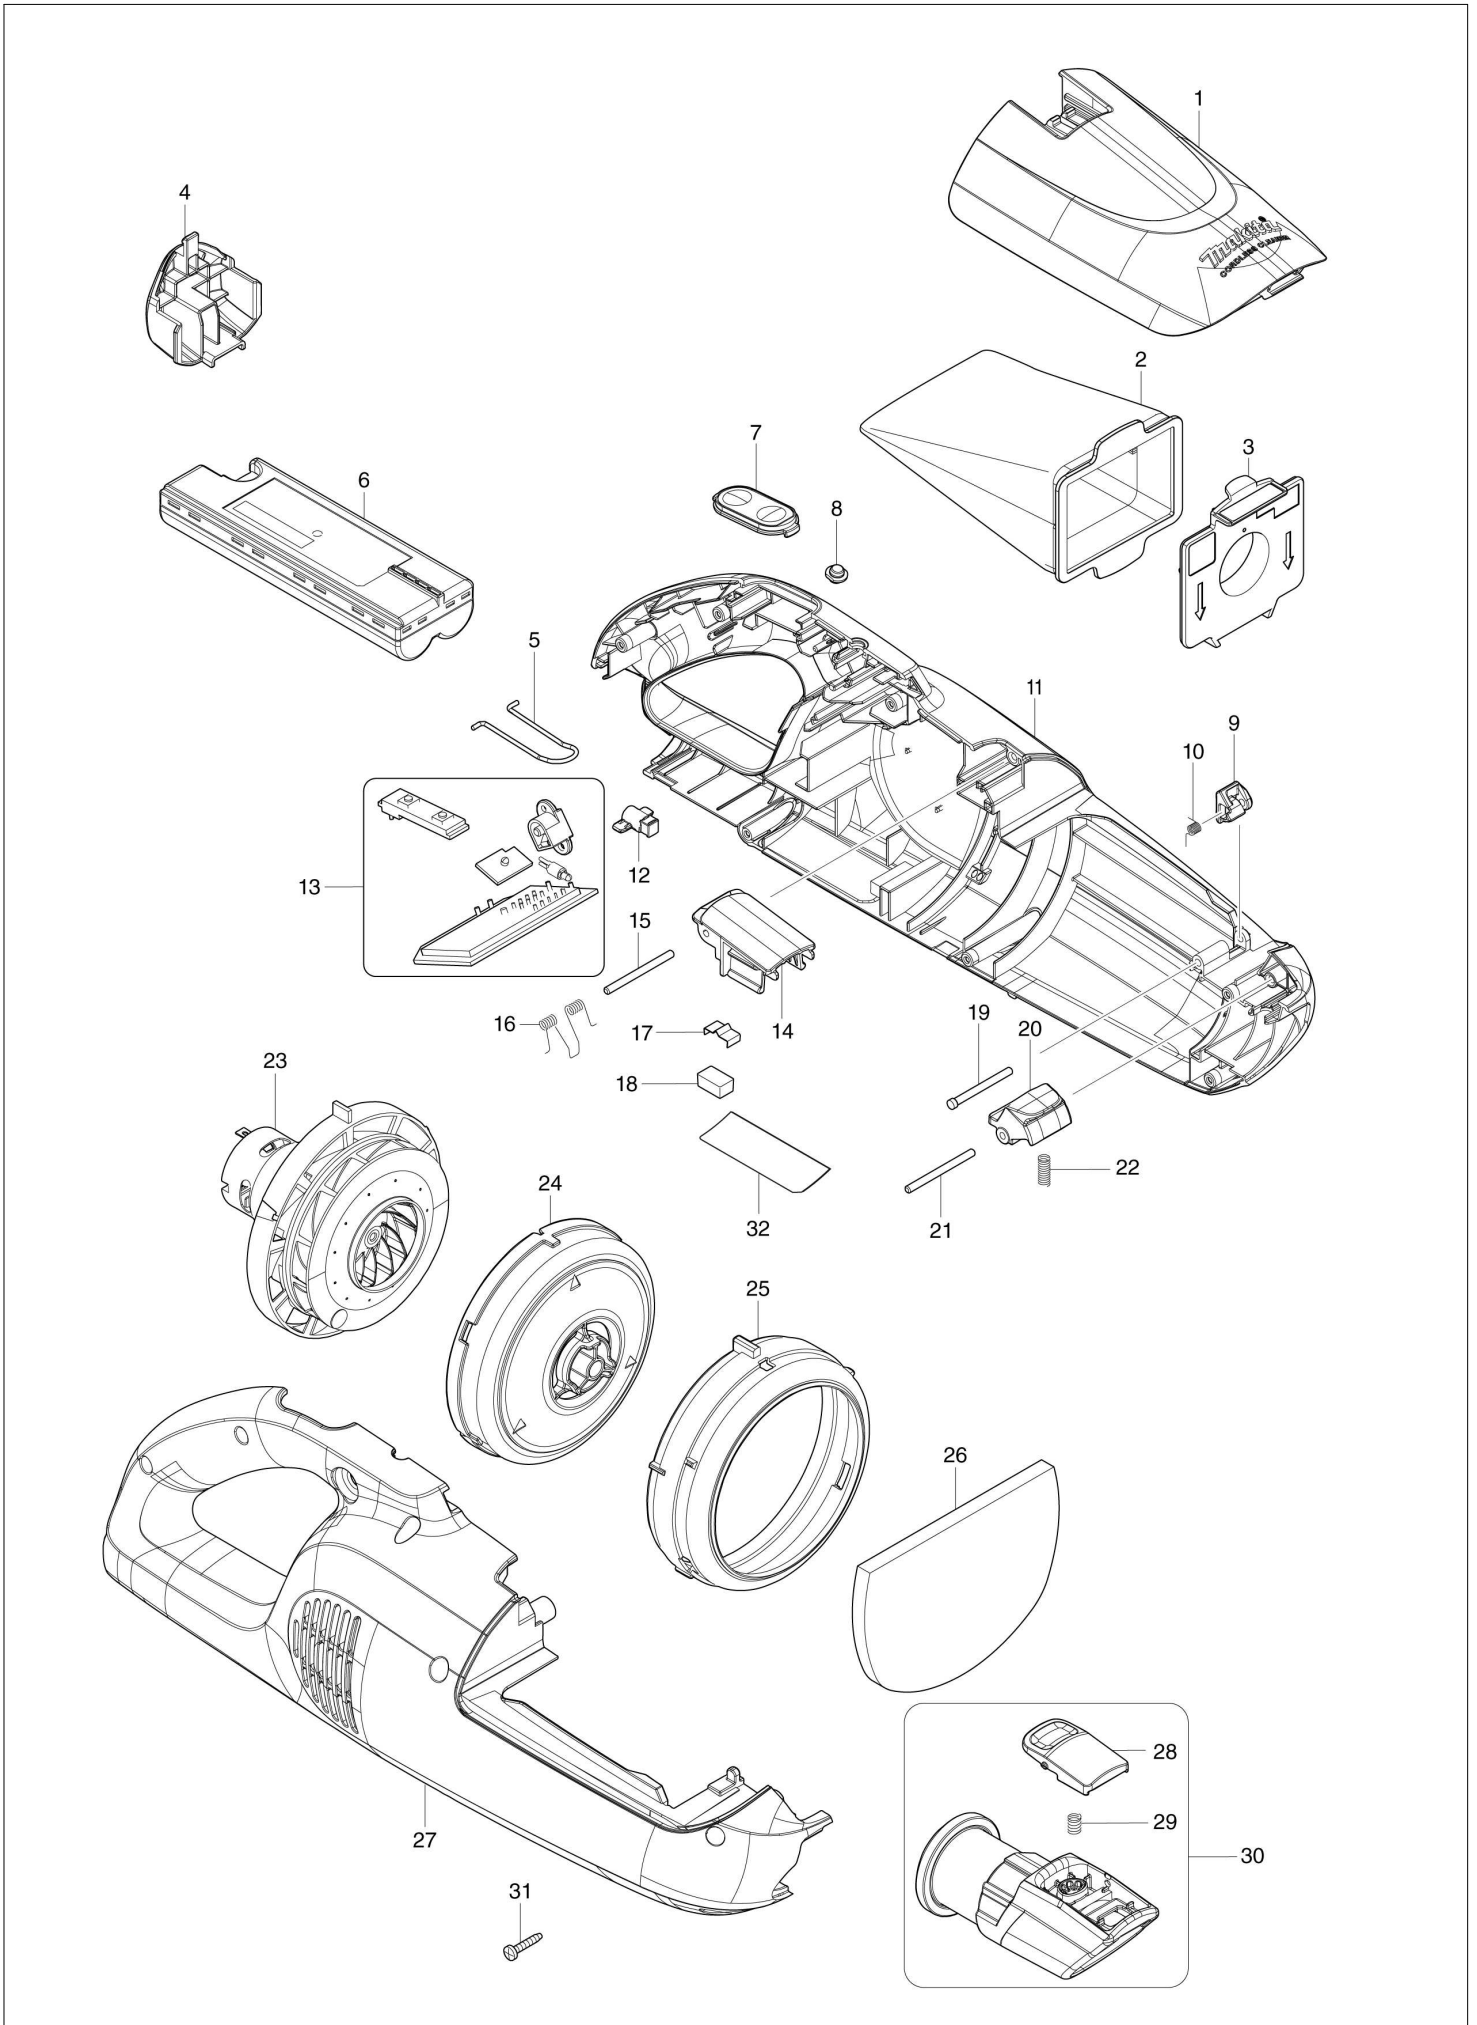

Diagram / Parts List

CL115FD
CORDLESS CLEANER

(MO) CL115FD / CORDLESS CLEANER

MO

CL115FD / CORDLESS CLEANER

Item	Sub	Parts No.	Parts Description	Qty	I/C	E/C No.	Close No.	Remark
001A		141E13-3	FRONT COVER COMPLETE	1				
001D		141E15-9	FRONT COVER COMPLETE	1				
001E		141E14-1	FRONT COVER COMPLETE	1				
	C10	458927-2	SEAL	1				
002		166119-6	EASY SHAKE OFF DUST BAG	1				
003		143677-9	VALVE STAY COMPLETE	1				
004A		413A29-7	COVER	1				
004D		413A31-0	COVER	1				
004E		413A30-2	COVER	1				
005		324885-3	HANGER	1				
006		632R12-9	BATTERY	1				
007		144096-2	SWITCH PLATE COMPLETE	1				
	C10	810P35-7	SWITCH LABEL	1				
008		450522-4	LENS	1				
009A		458943-4	STOPPER PLATE	1				
009D		413961-9	STOPPER PLATE	1				
009E		413960-1	STOPPER PLATE	1				
010		232484-6	TORSION SPRING 4	1				
011A		183T76-3	HOUSING SET	1				
011D		183T78-9	HOUSING SET	1				
011E		183T77-1	HOUSING SET	1				
	C10	423444-1	SPONGE SHEET 52-76	2				
	D10		INC. 27					
012		140K40-3	LENS CASE COMPLETE	1				
013		620H15-5	CONTROLLER	1				
014A		413A19-0	FRONT COVER JOINT	1				
014D		413957-0	FRONT COVER JOINT	1				
014E		413956-2	FRONT COVER JOINT	1				
015		268271-7	PIN 3	1				
016		233580-3	TORSION SPRING 4	1				
017		232264-0	LEAF SPRING	1				
018		424367-6	RUBBER	1				
019		256590-3	FLAT FILLISTER HD. PIN 3	1				
020A		458933-7	BUTTON B	1				
020D		413959-6	BUTTON B	1				
020E		413958-8	BUTTON B	1				
021		268271-7	PIN 3	1				
022		233344-5	COMPRESSION SPRING 4	1				
023		127090-9	MOTOR ASSEMBLY	1				
024		459035-2	FAN COVER	1				
025		422421-0	RUBBER RING	1				
026		424804-0	SPONGE SHEET 76-110	1				
027A		183T76-3	HOUSING SET	1				
027D		183T78-9	HOUSING SET	1				
027E		183T77-1	HOUSING SET	1				
	C10	423444-1	SPONGE SHEET 52-76	2				
	D10		INC. 11					
028		458939-5	BUTTON A	1				
029		232485-4	COMPRESSION SPRING 5	1				
030A		136033-0	INLET ASSY	1				
030D		136484-7	INLET ASSY	1				
030E		136485-5	INLET ASSY	1				
	D10		INC. 28,29					
031		266130-9	TAPPING SCREW BIND PT 3X16	8				
032		8114L8-5	CL115FD NAME PLATE	1				
A01A		123485-4	FLOOR T-NOZZLE 28 IVO	1				
A01D		123843-4	FLOOR T-NOZZLE 28 PNK	1				
A01E		123489-6	FLOOR T-NOZZLE 28 RED	1				
	C10	451410-8	ROLLER	4				
	C20	268208-4	PIN 3	4				
	C30	424096-1	WIPER	1				
A02		194566-1	PAPER FILTER SET (5PCS/SET)	1				
A03A		413769-1	SASH NOZZLE	1				
A03D		413862-1	SASH NOZZLE	1				
A03E		413860-5	SASH NOZZLE	1				