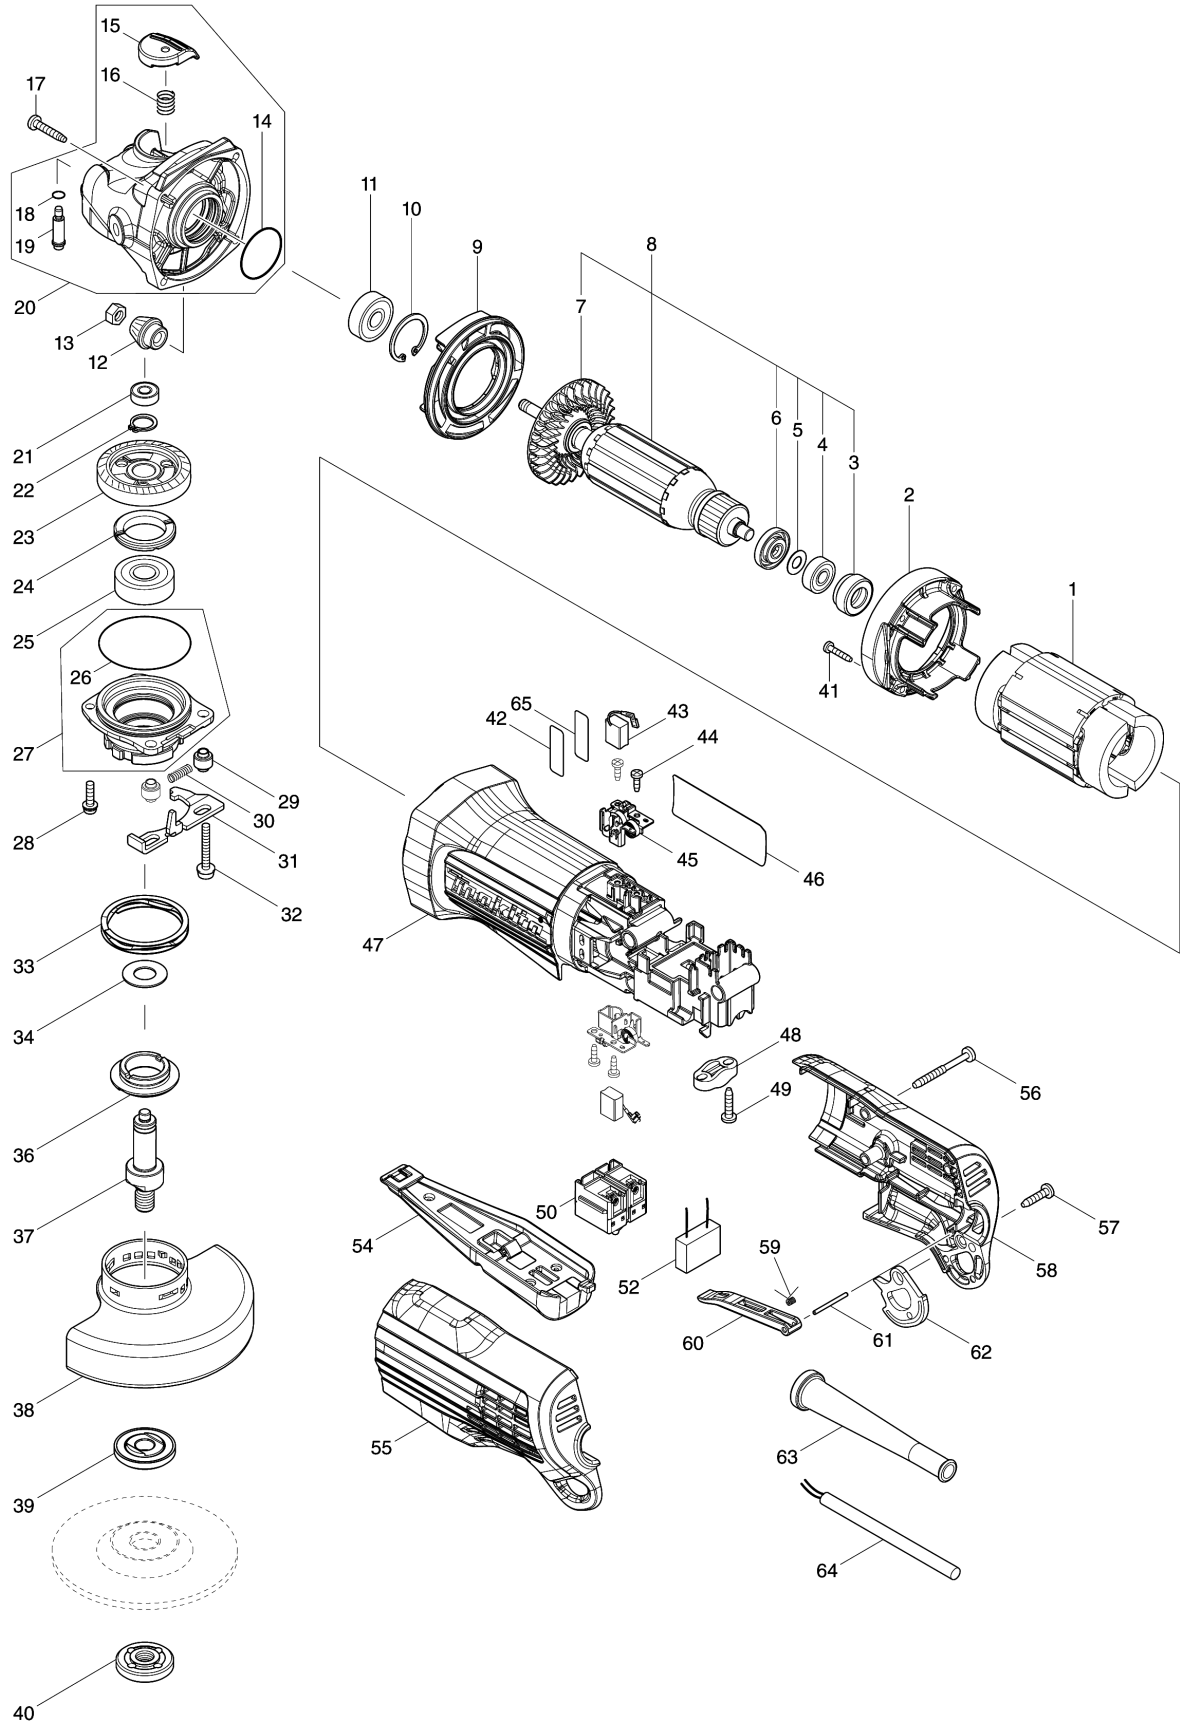

Model No.GA4050 100MM ANGLE GRINDER