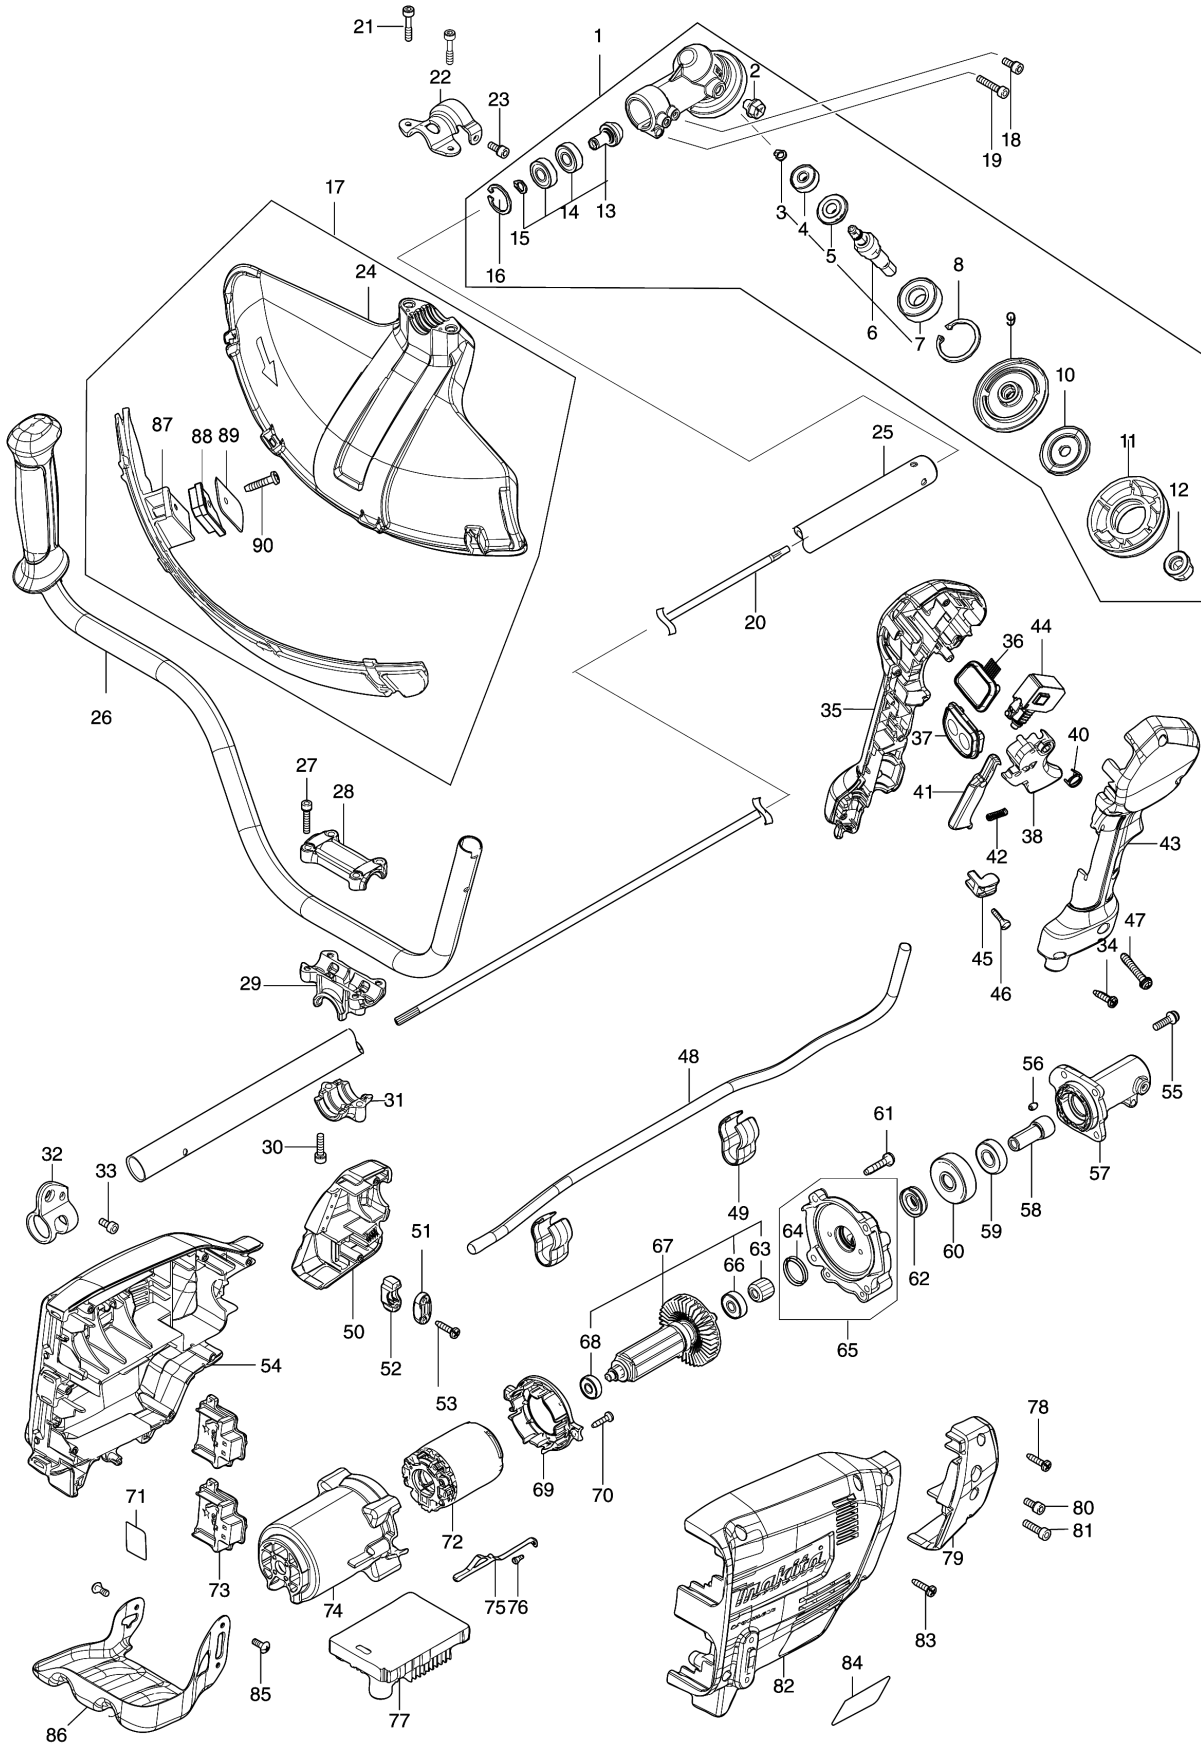

Model No.DUR369A CORDLESS GRASS TRIMMER