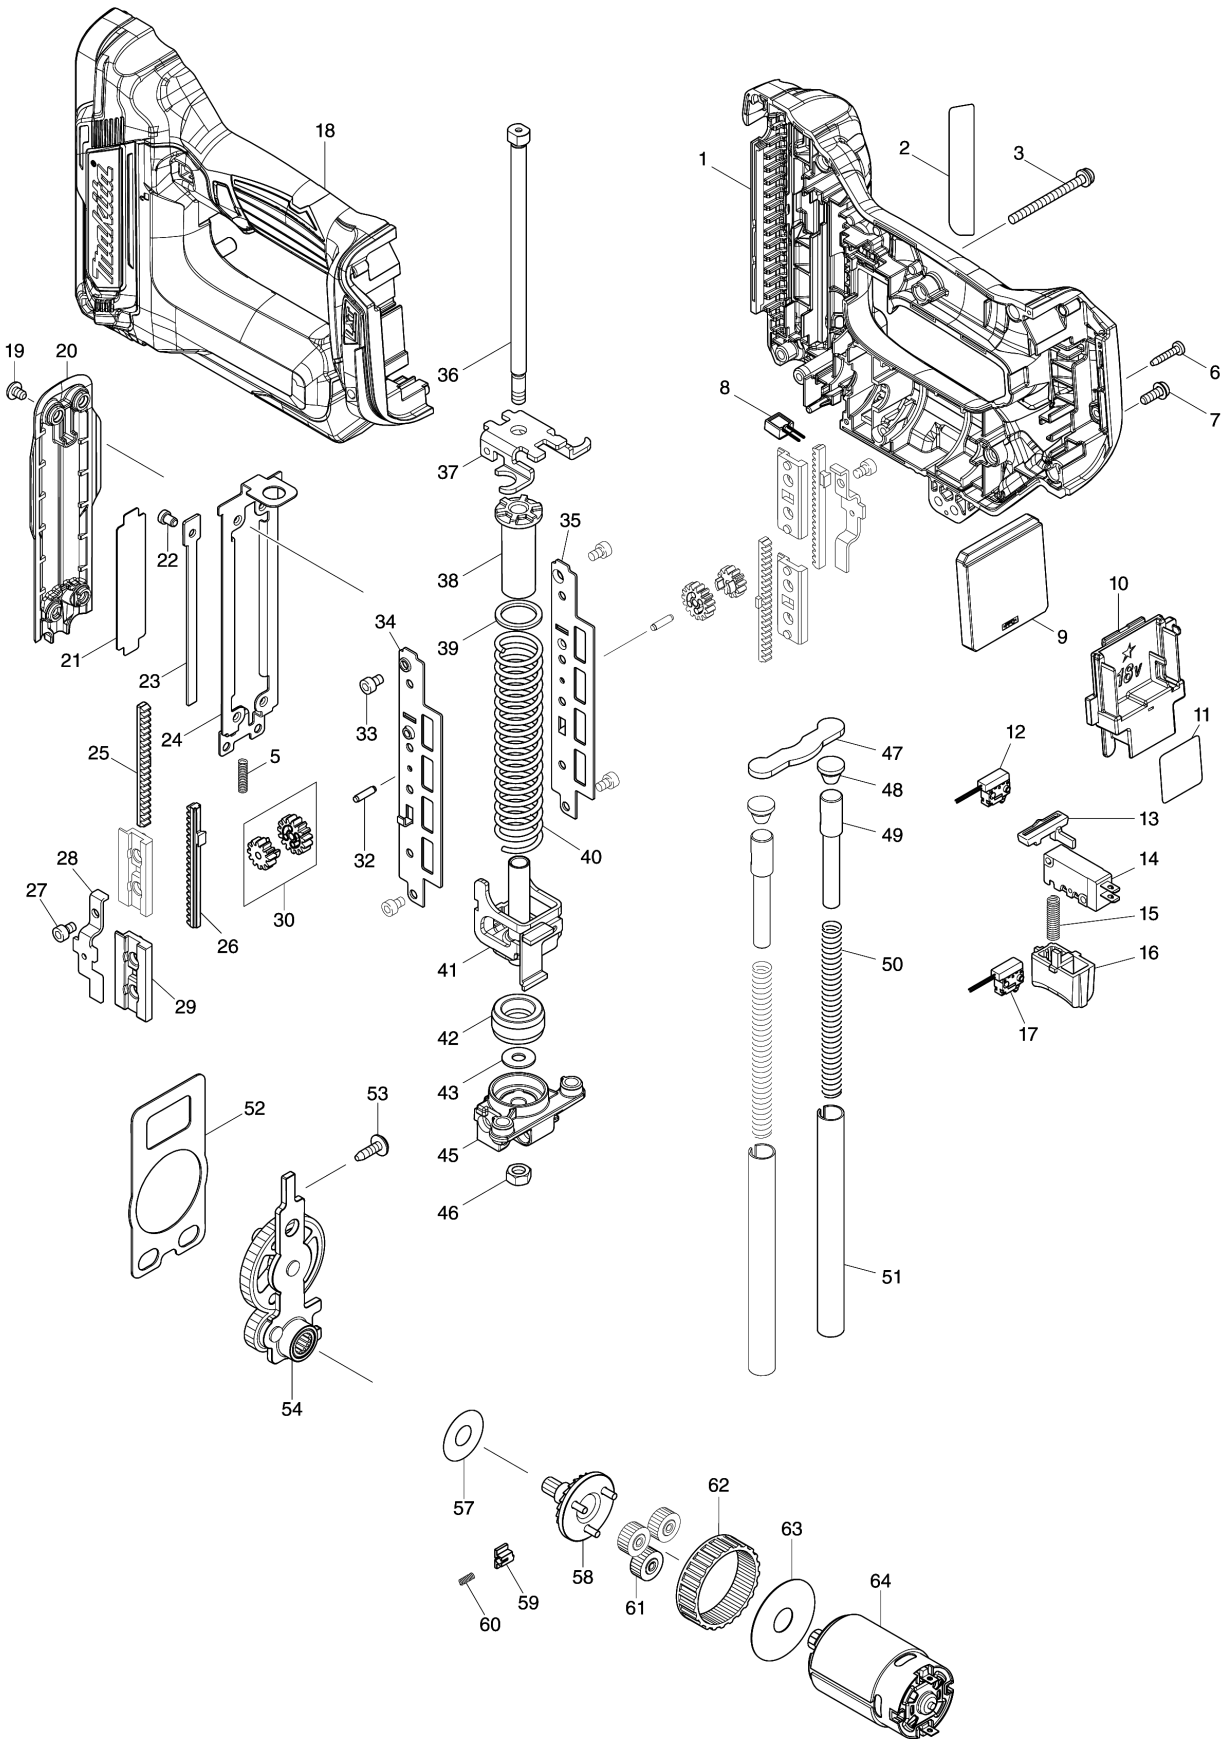

Model No.DST421 CORDLESS STAPLER

Model No.DST421 CORDLESS STAPLER

Model No.DST421 CORDLESS STAPLER

Item	Parts No.	Description	I/C	Qty	New/Old	Opt. 1	Opt. 2	Note
001	183N96-1	HOUSING SET		1				
C10	263005-3	RUBBER PIN 6		2				
C20	252126-6	HEX. LOCK NUT M4-7		2				
C30	931102-0	HEX. NUT M4		1				
D10		INC. 18						
002	856V35-9	DST421 NAME PLATE		1				
003	911173-3	PAN HEAD SCREW M4X45		1				
005	232608-4	COMPRESSION SPRING 4		1				
006	266130-9	TAPPING SCREW BIND PT 3X16		8				
007	911113-1	PAN HEAD SCREW M4X10 WITH WR		2				
008	620507-6	LED CIRCUIT		1				
009	632P84-2	CONTROLLER UNIT		1				
010	643874-2	TERMINAL		1				
011	856V38-3	DST421 SERIAL NO. LABEL		1				
012	632G60-2	SWITCH UNIT		1				
013	456799-9	TRIGGER LOCK		1				
014	651910-0	SWITCH D2VW-01-3HS		1				
015	232370-1	COMPRESSION SPRING 5		1				
016	457386-7	TRIGGER		1	*			
016-1	412772-9	TRIGGER	<	1				
017	632K06-2	SWITCH UNIT		1				
018	183N96-1	HOUSING SET		1				
C10	263005-3	RUBBER PIN 6		2				
C20	252126-6	HEX. LOCK NUT M4-7		2				
C30	931102-0	HEX. NUT M4		1				
D10		INC. 1						
019	915101-0	BINDING HEAD SCREW M4X6		4				
020	412495-9	FRONT COVER		1				
021	347528-0	UPPER PLATE		1				
022	256882-0	FLAT FILLISTER HD. PIN 4		1				
023	347684-6	DRIVER		1				
024	347683-8	RAIL		1				
025	310924-5	COUNTER WEIGHT A		2				
026	310925-3	COUNTER WEIGHT B		2				
027	251566-5	H.S.H BOLT M4X6 WITH W		2				
028	347146-4	PINION GUIDE		2				
029	457390-6	COUNTER WEIGHT HOLDER		4				
030	136104-3	SPUR GEAR ASSEMBLY		2				