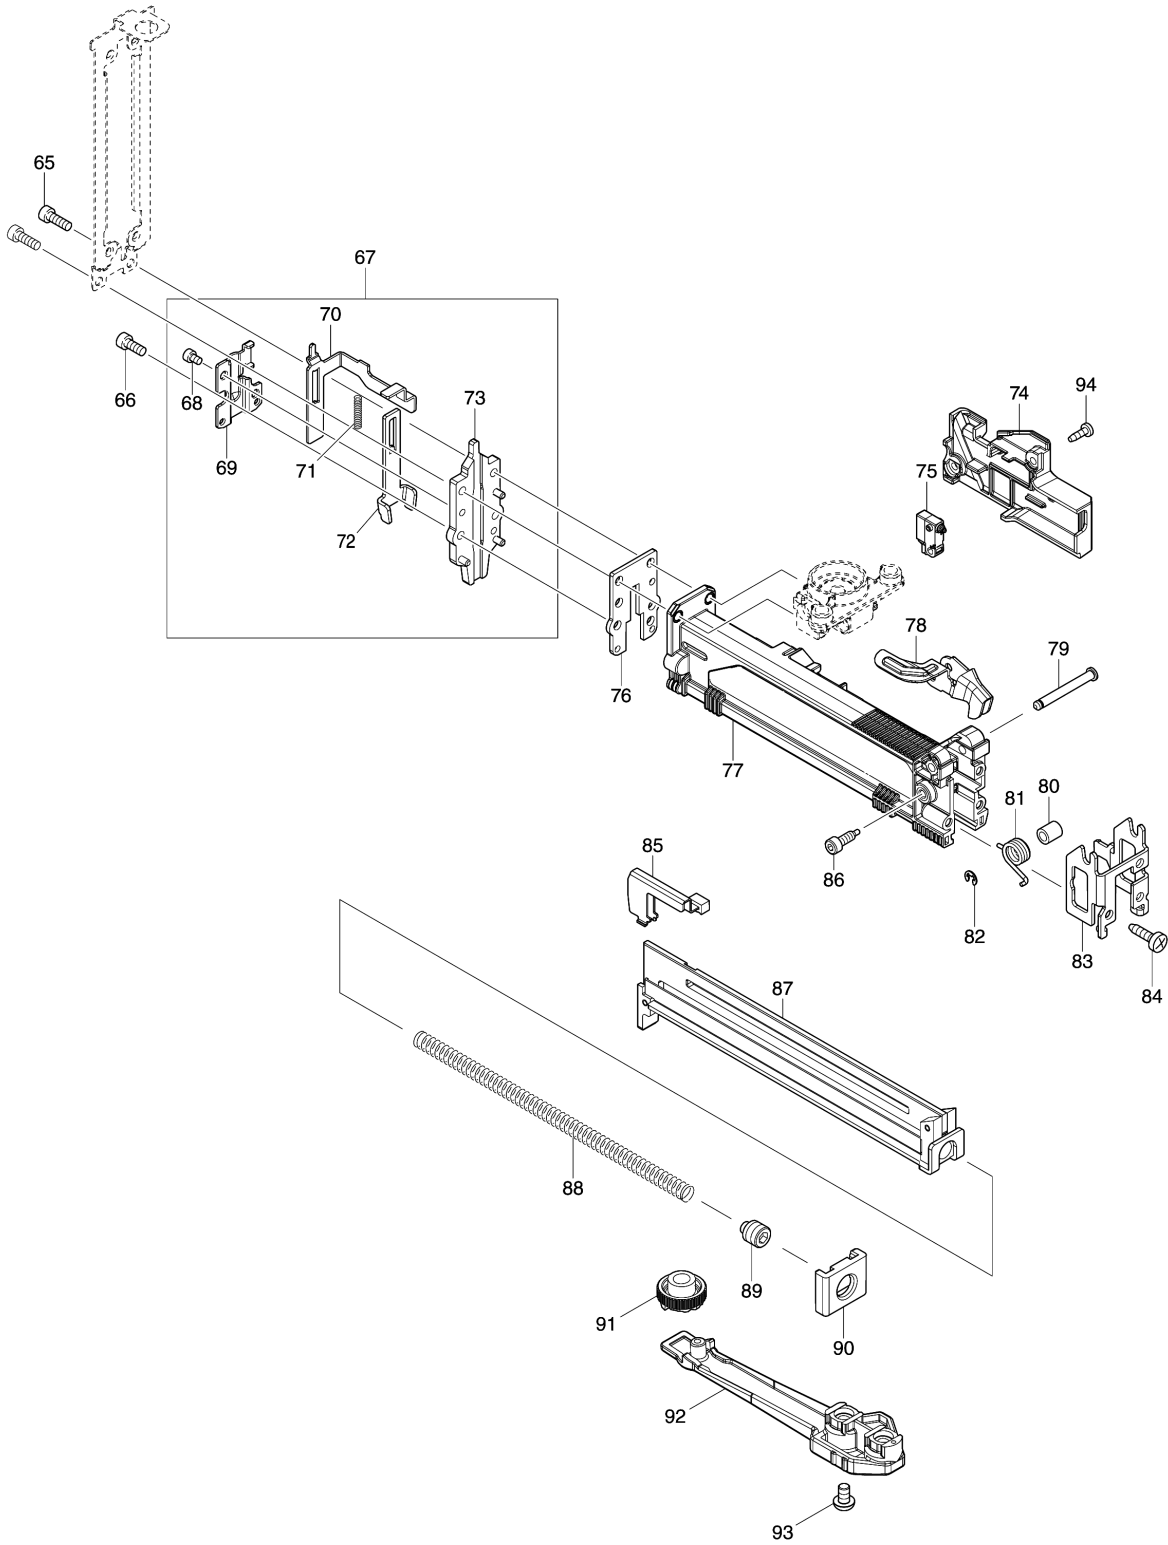

Model No.DST421 CORDLESS STAPLER

Model No.DST421 CORDLESS STAPLER

Model No.DST421 CORDLESS STAPLER

Item	Parts No.	Description	I/C	Qty	New/Old	Opt. 1	Opt. 2	Note
001	183N96-1	HOUSING SET		1				
C10	263005-3	RUBBER PIN 6		2				
C20	252126-6	HEX. LOCK NUT M4-7		2				
C30	931102-0	HEX. NUT M4		1				
D10		INC. 18						
002	856V35-9	DST421 NAME PLATE		1				
003	911173-3	PAN HEAD SCREW M4X45		1				
005	232608-4	COMPRESSION SPRING 4		1				
006	266130-9	TAPPING SCREW BIND PT 3X16		8				
007	911113-1	PAN HEAD SCREW M4X10 WITH WR		2				
008	620507-6	LED CIRCUIT		1				
009	632P84-2	CONTROLLER UNIT		1				
010	643874-2	TERMINAL		1				
011	856V38-3	DST421 SERIAL NO. LABEL		1				
012	632G60-2	SWITCH UNIT		1				
013	456799-9	TRIGGER LOCK		1				
014	651910-0	SWITCH D2VW-01-3HS		1				
015	232370-1	COMPRESSION SPRING 5		1				
016	457386-7	TRIGGER		1	*			
016-1	412772-9	TRIGGER	<	1				
017	632K06-2	SWITCH UNIT		1				
018	183N96-1	HOUSING SET		1				
C10	263005-3	RUBBER PIN 6		2				
C20	252126-6	HEX. LOCK NUT M4-7		2				
C30	931102-0	HEX. NUT M4		1				
D10		INC. 1						
019	915101-0	BINDING HEAD SCREW M4X6		4				
020	412495-9	FRONT COVER		1				
021	347528-0	UPPER PLATE		1				
022	256882-0	FLAT FILLISTER HD. PIN 4		1				
023	347684-6	DRIVER		1				
024	347683-8	RAIL		1				
025	310924-5	COUNTER WEIGHT A		2				
026	310925-3	COUNTER WEIGHT B		2				
027	251566-5	H.S.H BOLT M4X6 WITH W		2				
028	347146-4	PINION GUIDE		2				
029	457390-6	COUNTER WEIGHT HOLDER		4				
030	136104-3	SPUR GEAR ASSEMBLY		2				