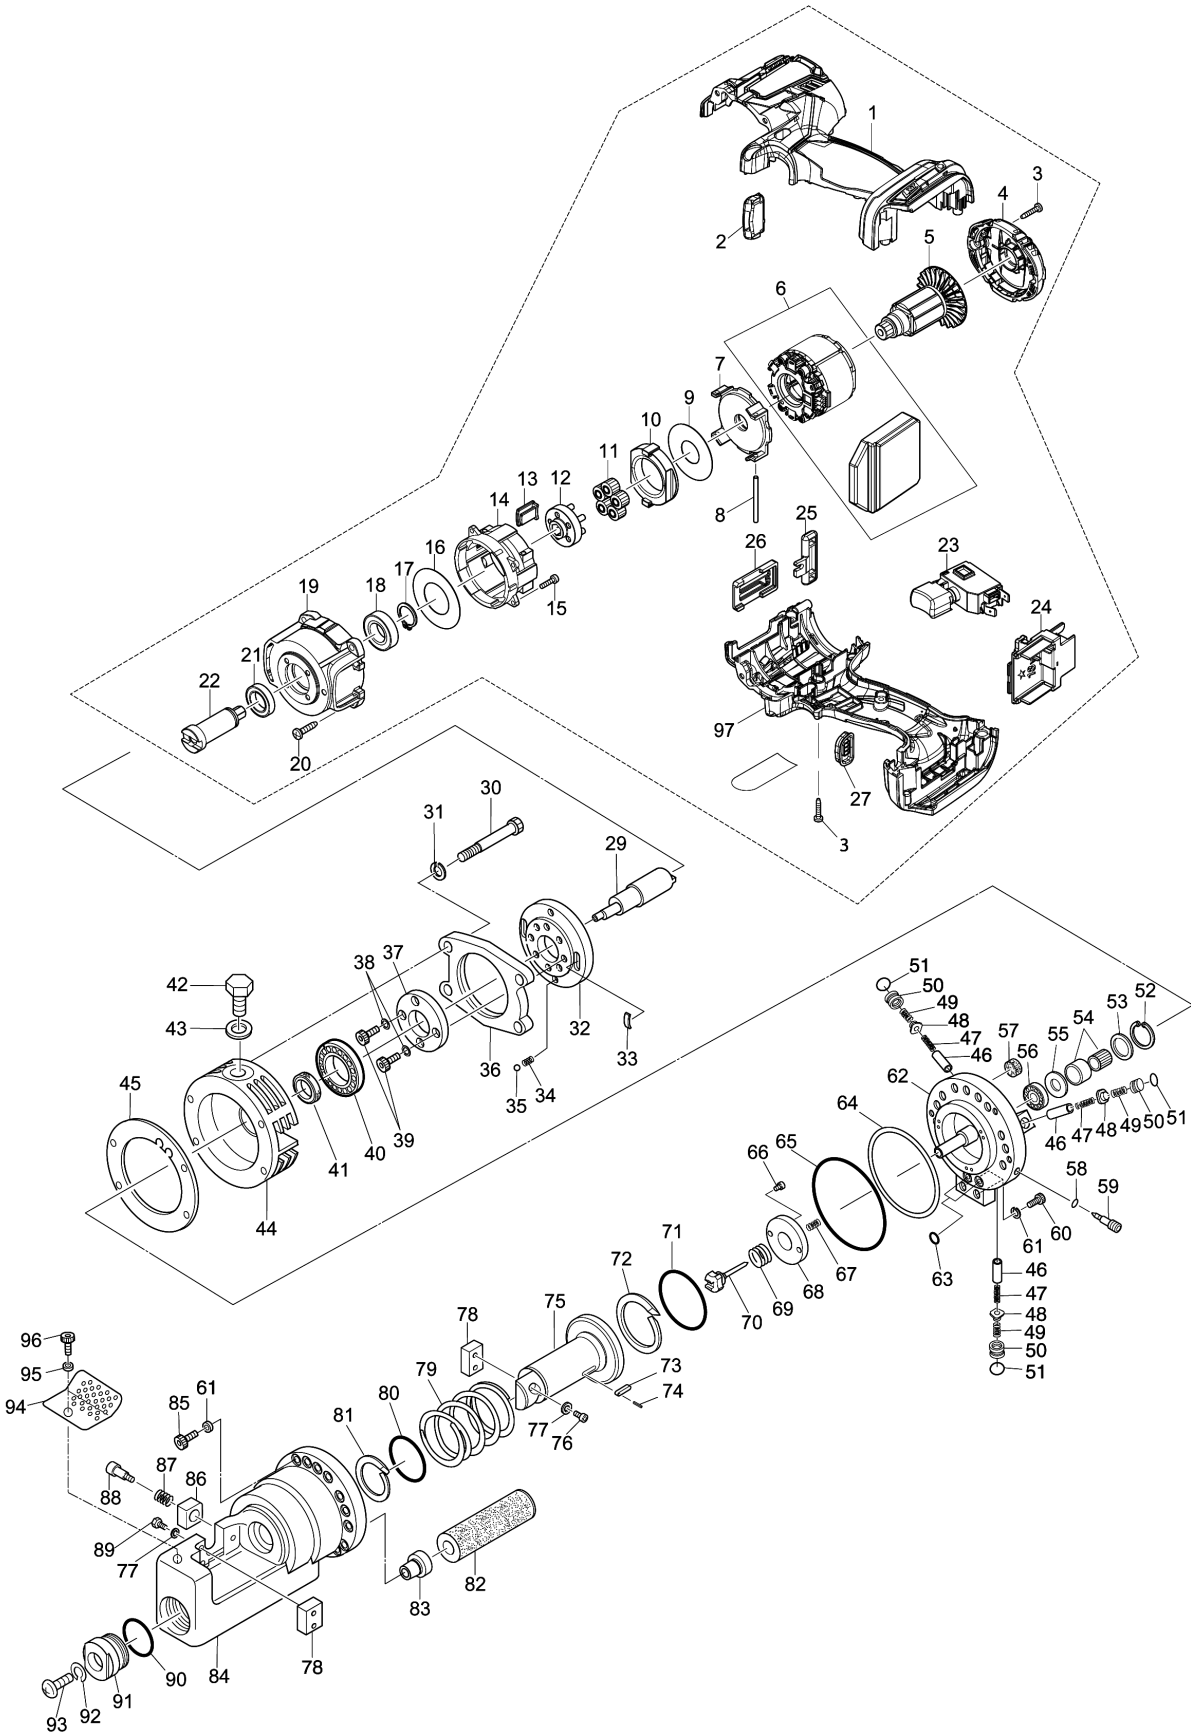

Model No.DSC163 CORDLESS STEEL ROD CUTTER