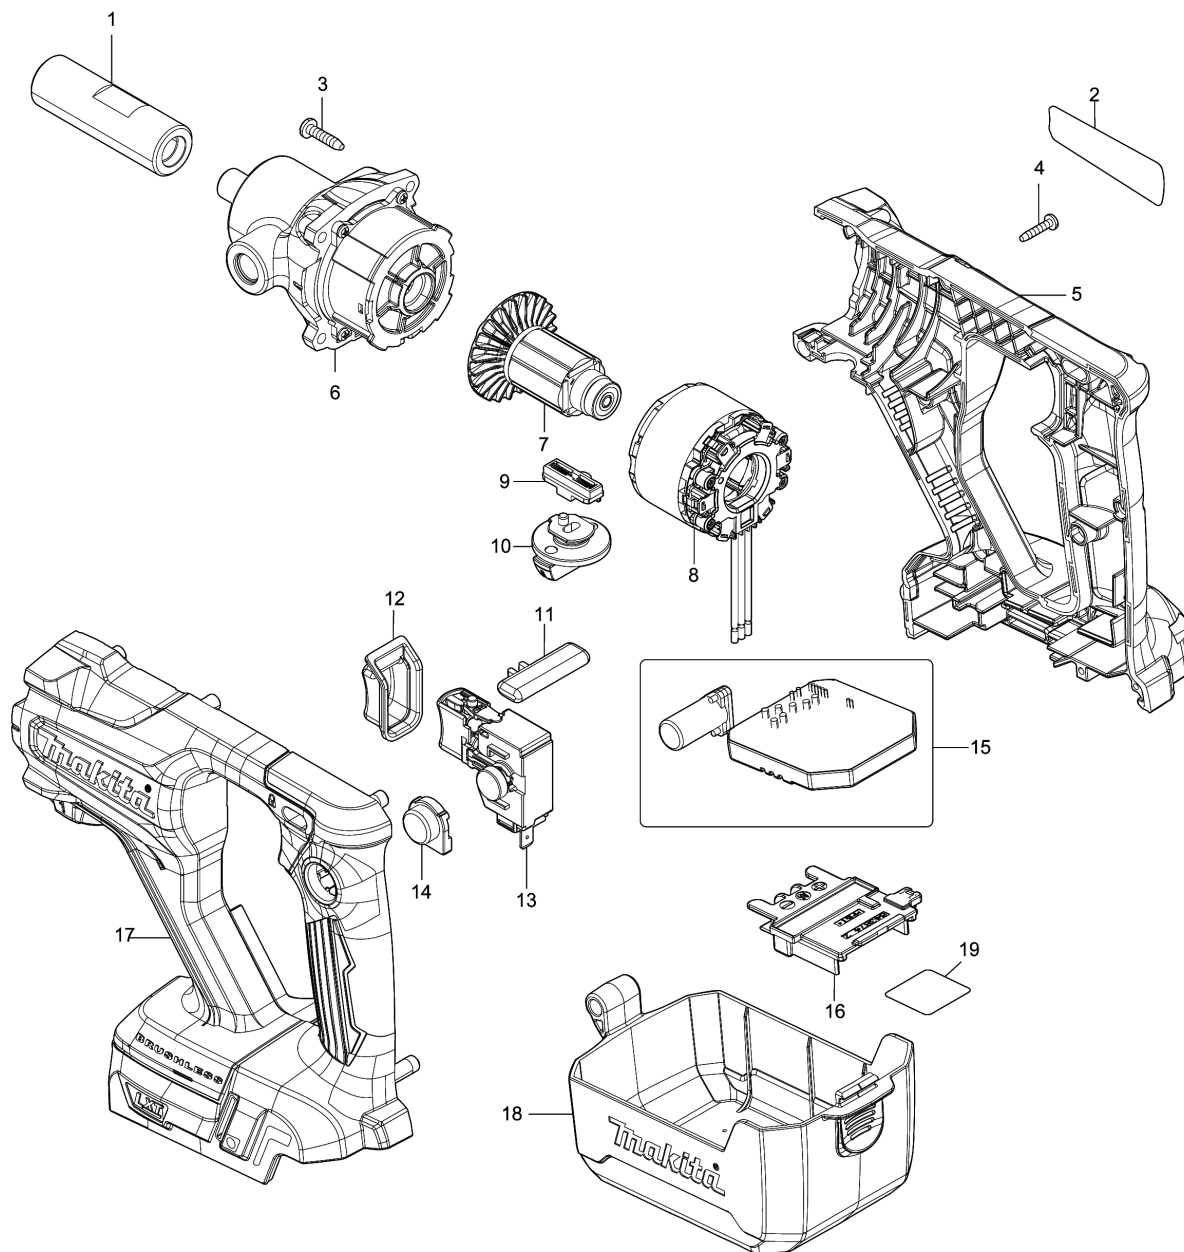

Model No.DUT130 CORDLESS MIXER

Model No.DUT130 CORDLESS MIXER

分解圖號	零件編號	品名	交換	數量	New/Old	選擇1	選擇2	註記
001	323962-8	SHAFT HOLDER		1				
002	855D77-2	DUT130 NAME PLATE		1				
003	265995-6	TAPPING SCREW 4X18		4	*			
003-1	266045-0	TAPPING SCREW 4X20	<	4				
004	266130-9	TAPPING SCREW BIND PT 3X16		10				
005	183L06-6	HOUSING SET		1				
C10	263005-3	RUBBER PIN 6		2				
C20	252126-6	HEX. LOCKING NUT M4-7		2				
D10		INC. 17						
006	127065-8	GEAR ASSEMBLY		1				
007	619551-8	ROTOR		1				
008	629396-6	STATOR		1				
009	127066-6	CHANGE LEVER ASSEMBLY		1				
C10	232518-5	COMPRESSION SPRING 4		2				
010	127282-0	SPEED CHANGE LEVER ASSEMBLY		1				
C10	213118-0	O RING 12		1				
011	458822-6	LOCK LEVER		1				
012	458816-1	SWITCH COVER		1				
013	651088-9	SWITCH C3JW-4B-1L		1				
014	458819-5	LOCK ON BUTTON COVER		1				
015	620972-9	CONTROLLER		1				
016	643874-2	TERMINAL		1				
017	183L06-6	HOUSING SET		1				
C10	263005-3	RUBBER PIN 6		2				
C20	252126-6	HEX. LOCKING NUT M4-7		2				
D10		INC. 5						
018	458820-0	COVER		1				
019	855D80-3	DUT130 SERIAL NO. LABEL		1				
A01	140G50-6	GRIP COMPLETE		1				
A02	A-43692	MIXING BLADE 165		1				
A03	A-43751	SHAFT COMPLETE		1				
A04	265220-5	HEX. BOLT M8X18		1				
A05	326649-1	SHAFT HOLDER 1/2-M14		1				
A06	458814-5	FRONT COVER		1				
A07	781006-4	WRENCH 13		1				
A08	781010-3	WRENCH 19		2				
A09	831253-8	TOTE BAG		1				
A10Y	450128-8	BATTERY COVER		2				
A11Y	***DC18RC	DC18RC FAST CHARGER		1				
D10		COMPO-PARTS						
A12Y	197280-8	BATTERY BL1850B SET		2	*			
A12-1Y	197280-8	BATTERY BL1850B SET	O	2				

Please order the parts with part number.

Print Date 21/5/2019