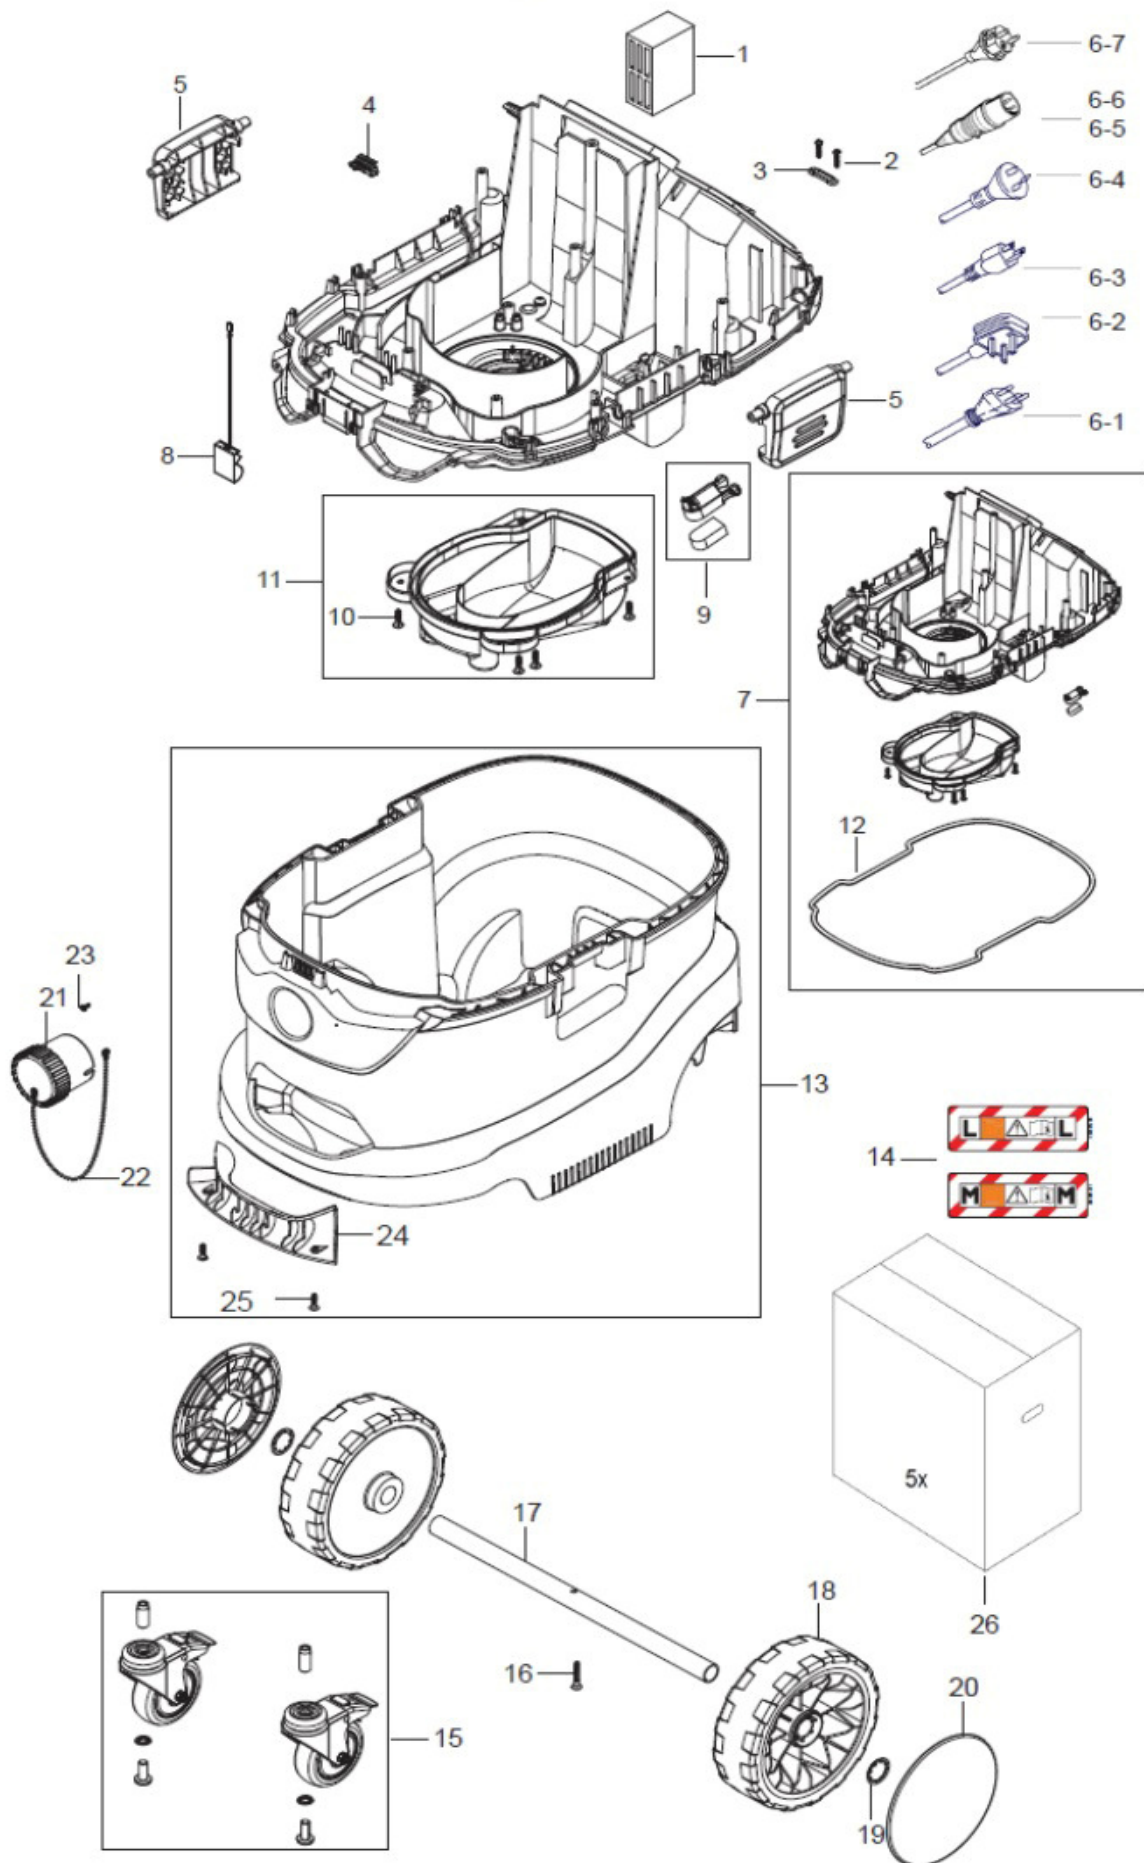

Makita VC4210M Spareparts

Makita VC4210M Container, base plate, cable

Makita VC4210M Accessories

Makita VC4210M Spareparts

Part No.	Makita SP-No.	Description
1	W909100222	Switch knob Makita blue
2	W9868	O-RING 10.2x2.5 NBR 70
3	W107415085	Rortary switch 5 Pos. 16A
4	W107415024	Potentiometer kit
5	W107415080	Cap for potentiometer
6	W107418673	Switch knob small
7	W302004034	Socket *EU* - CEE7/4
7	W107400057	Socket *GB* - 110V/10A
7	W302004336	Socket *GB* - BS-1363
7	W302004338	Socket *US,CA,MX* - NEMA
7	W107400059	Socket *CH* - SEV-1011
7	W302004339	Socket *AU* - AS-3112
8	W107418671	Makita Control panel VC4210M
9	W107418217	Handle kit black
10	W128500203	Screw K50X45 WN1451 SP
11	W107418665	Makita top cover VC4210
12	W302004029	Screw ,Ø5x18 TX20
13	W107418666	Makita hatch back door upper cover VC4210
14	W107415035	Cord strap for cable
15	W107415032	Hatch door clamp black
16	W107415029	Makiat hatch back lower cover VC4210
17	W107415083	Hose/cable hook black 1 pc.
18	W107418672	Makita control panel label VC4210M
19	W107415027	Hatch door frame w. sealing 220-240V
19	W107417859	Hatch door frame w. sealing 100-120V
20	W107415031	Solenoid kit 220-240V
20	W107415079	Solenoid kit 100-120V
21	W302004032	Screw Ejot PT35X18WN5451
22	W5697	Strap 3X8X33
23	W107415090	Hatch door filter gasket kit
24	W107413540	Makita flat filter PTFE VC4210
25	W107417101	Foam sealing 298X148mm ²
26	W107415075	Hatch door hinge snap 2 pcs.
27	W107415060	Reed sensor with applicator
28	W107417103	PCBA Auto on/off VC4210M 220-240V
28	W107417104	PCBA Auto on/off VC4210M 110-120V
29	W107415096	Diffusor VC4210 black
30	W107418669	Makita Cover for motor cooling filter
31	W107415055	Motor kit VC4210 1200W 220-240V 50/60HZ
31	W107415099	Motor kit VC4210 1000W 110-120V 50/60HZ
32	W107418670	Makita airguide VC4210
33	W107404542	Capacitor 0,1 µF
34	W107415087	LED air flow control kit 2 pcs.
35	W107416958	Buzzer kit VC4210M
36	W107416952	Flow sensor kit VC4210