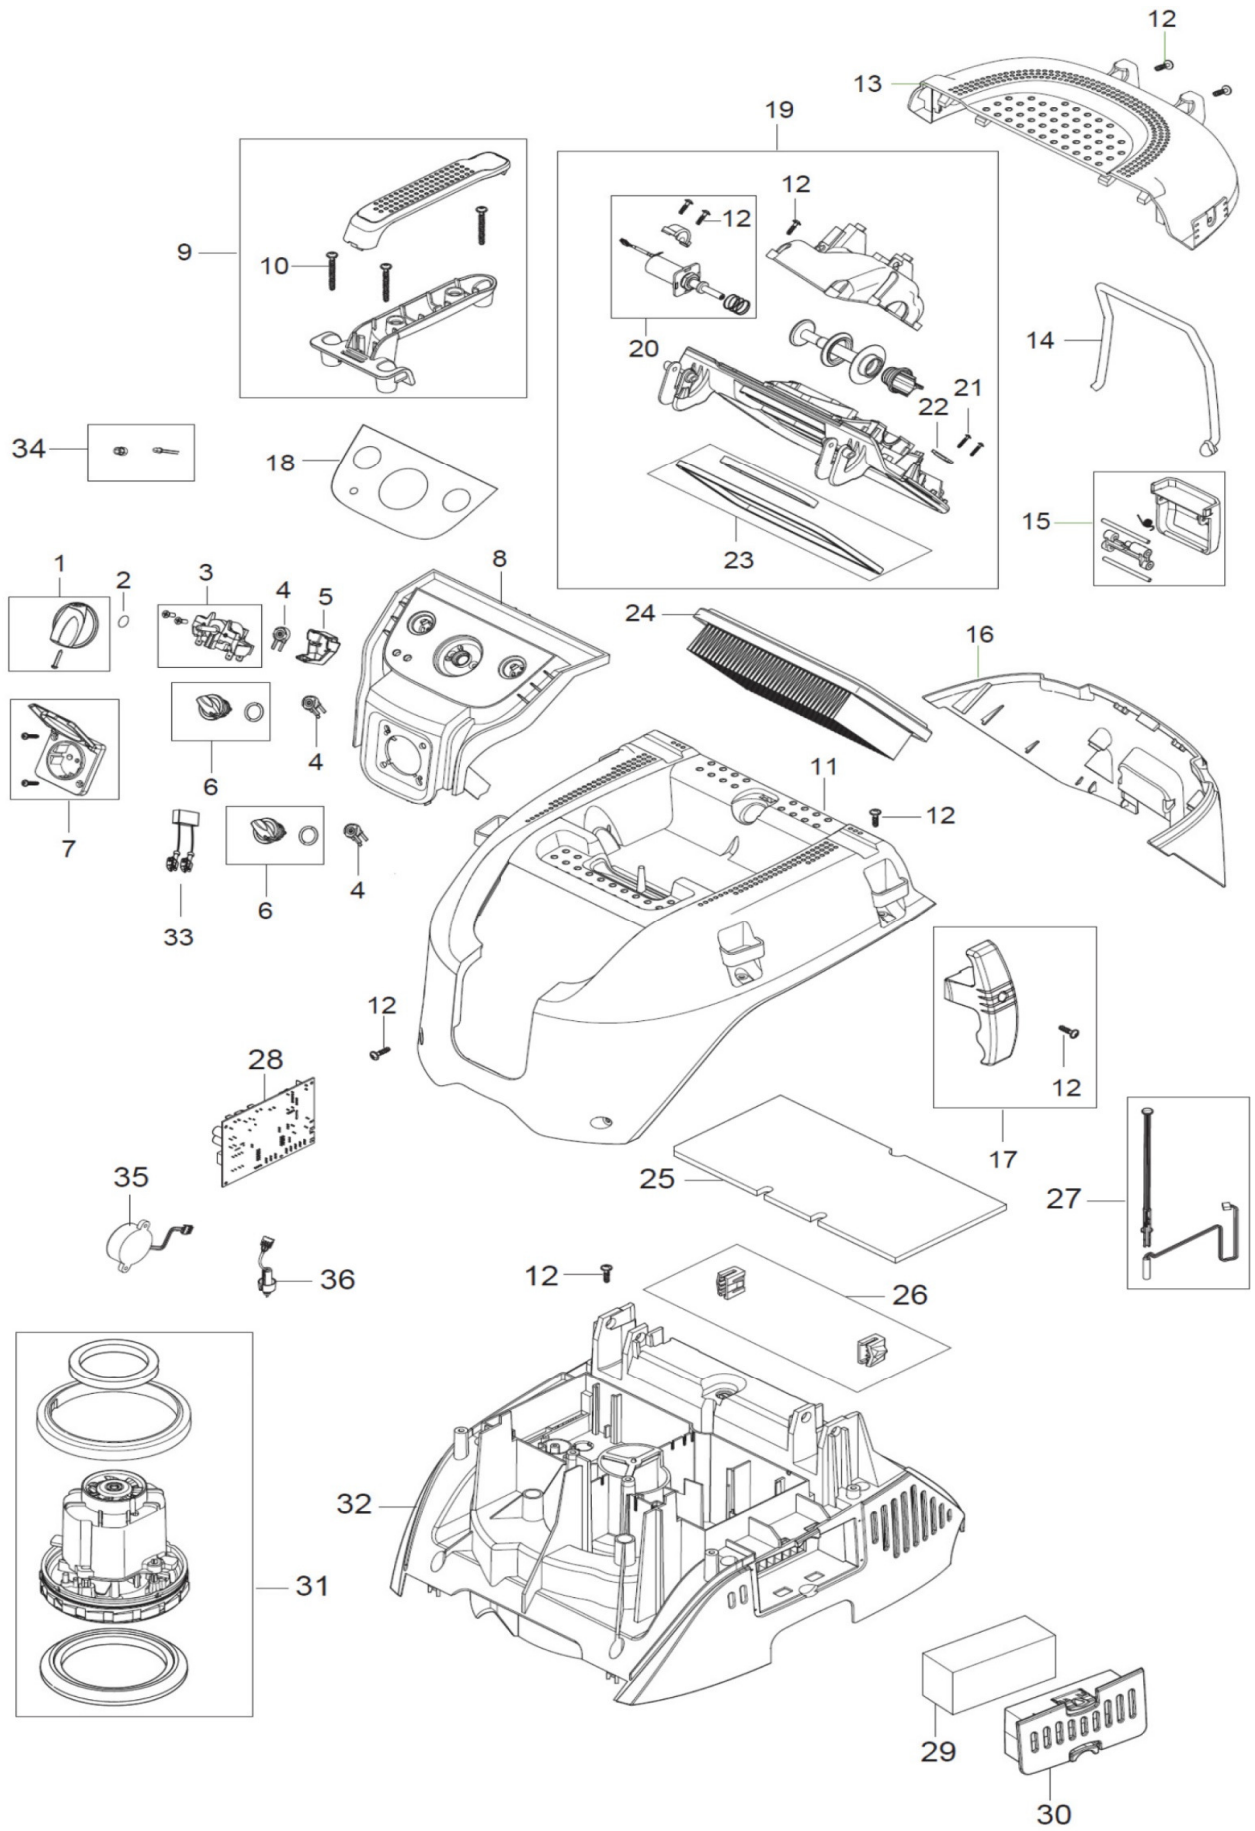

Makita VC4210M Spareparts

Makita VC4210M Container, base plate, cable

Makita VC4210M Accessories

Makita VC4210M Spareparts

Part No.	Makita SP-No.	Description
1	W909100222	Switch knob Makita blue
2	W9868	O-RING 10.2x2.5 NBR 70
3	W107415085	Rortary switch 5 Pos. 16A
4	W107415024	Potentiometer kit
5	W107415080	Cap for potentiometer
6	W107418673	Switch knob small
7	W302004034	Socket *EU* - CEE7/4
7	W107400057	Socket *GB* - 110V/10A
7	W302004336	Socket *GB* - BS-1363
7	W302004338	Socket *US,CA,MX* - NEMA
7	W107400059	Socket *CH* - SEV-1011
7	W302004339	Socket *AU* - AS-3112
8	W107418671	Makita Control panel VC4210M
9	W107418217	Handle kit black
10	W128500203	Screw K50X45 WN1451 SP
11	W107418665	Makita top cover VC4210
12	W302004029	Screw ,Ø5x18 TX20
13	W107418666	Makita hatch back door upper cover VC4210
14	W107415035	Cord strap for cable
15	W107415032	Hatch door clamp black
16	W107415029	Makiat hatch back lower cover VC4210
17	W107415083	Hose/cable hook black 1 pc.
18	W107418672	Makita control panel label VC4210M
19	W107415027	Hatch door frame w. sealing 220-240V
19	W107417859	Hatch door frame w. sealing 100-120V
20	W107415031	Solenoid kit 220-240V
20	W107415079	Solenoid kit 100-120V
21	W302004032	Screw Ejot PT35X18WN5451
22	W5697	Strap 3X8X33
23	W107415090	Hatch door filter gasket kit
24	W107413540	Makita flat filter PTFE VC4210
25	W107417101	Foam sealing 298X148mm ²
26	W107415075	Hatch door hinge snap 2 pcs.
27	W107415060	Reed sensor with applicator
28	W107417103	PCBA Auto on/off VC4210M 220-240V
28	W107417104	PCBA Auto on/off VC4210M 110-120V
29	W107415096	Diffusor VC4210 black
30	W107418669	Makita Cover for motor cooling filter
31	W107415055	Motor kit VC4210 1200W 220-240V 50/60HZ
31	W107415099	Motor kit VC4210 1000W 110-120V 50/60HZ
32	W107418670	Makita airguide VC4210
33	W107404542	Capacitor 0,1 µF
34	W107415087	LED air flow control kit 2 pcs.
35	W107416958	Buzzer kit VC4210M
36	W107416952	Flow sensor kit VC4210