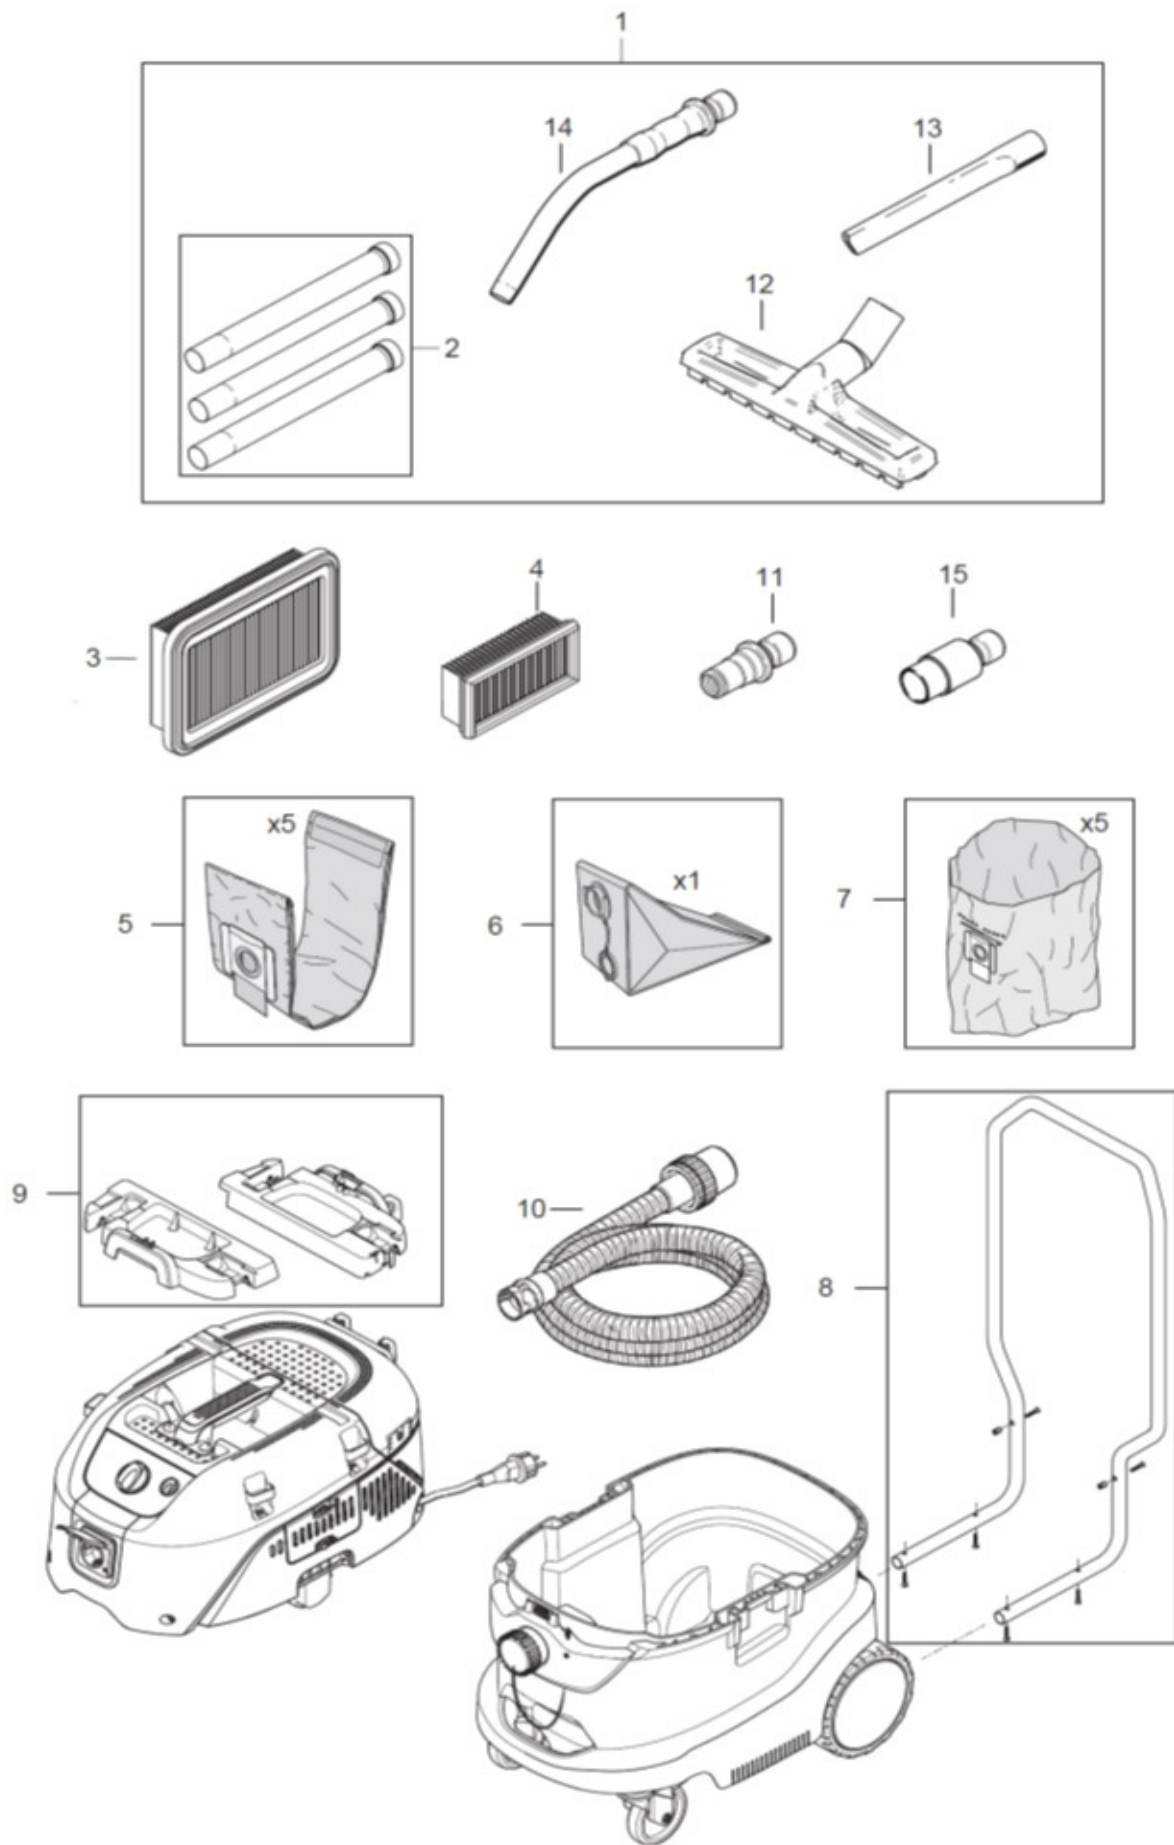

Makita VC4210M Spareparts

Makita VC4210M Container, base plate, cable

Makita VC4210M Accessories

Makita VC4210M Spareparts

Part No.	Makita SP-No.	Description
1	W909100222	Switch knob Makita blue
2	W9868	O-RING 10.2x2.5 NBR 70
3	W107415085	Rortary switch 5 Pos. 16A
4	W107415024	Potentiometer kit
5	W107415080	Cap for potentiometer
6	W107418673	Switch knob small
7	W302004034	Socket *EU* - CEE7/4
7	W107400057	Socket *GB* - 110V/10A
7	W302004336	Socket *GB* - BS-1363
7	W302004338	Socket *US,CA,MX* - NEMA
7	W107400059	Socket *CH* - SEV-1011
7	W302004339	Socket *AU* - AS-3112
8	W107418671	Makita Control panel VC4210M
9	W107418217	Handle kit black
10	W128500203	Screw K50X45 WN1451 SP
11	W107418665	Makita top cover VC4210
12	W302004029	Screw ,Ø5x18 TX20
13	W107418666	Makita hatch back door upper cover VC4210
14	W107415035	Cord strap for cable
15	W107415032	Hatch door clamp black
16	W107415029	Makiat hatch back lower cover VC4210
17	W107415083	Hose/cable hook black 1 pc.
18	W107418672	Makita control panel label VC4210M
19	W107415027	Hatch door frame w. sealing 220-240V
19	W107417859	Hatch door frame w. sealing 100-120V
20	W107415031	Solenoid kit 220-240V
20	W107415079	Solenoid kit 100-120V
21	W302004032	Screw Ejot PT35X18WN5451
22	W5697	Strap 3X8X33
23	W107415090	Hatch door filter gasket kit
24	W107413540	Makita flat filter PTFE VC4210
25	W107417101	Foam sealing 298X148mm ²
26	W107415075	Hatch door hinge snap 2 pcs.
27	W107415060	Reed sensor with applicator
28	W107417103	PCBA Auto on/off VC4210M 220-240V
28	W107417104	PCBA Auto on/off VC4210M 110-120V
29	W107415096	Diffusor VC4210 black
30	W107418669	Makita Cover for motor cooling filter
31	W107415055	Motor kit VC4210 1200W 220-240V 50/60HZ
31	W107415099	Motor kit VC4210 1000W 110-120V 50/60HZ
32	W107418670	Makita airguide VC4210
33	W107404542	Capacitor 0,1 µF
34	W107415087	LED air flow control kit 2 pcs.
35	W107416958	Buzzer kit VC4210M
36	W107416952	Flow sensor kit VC4210