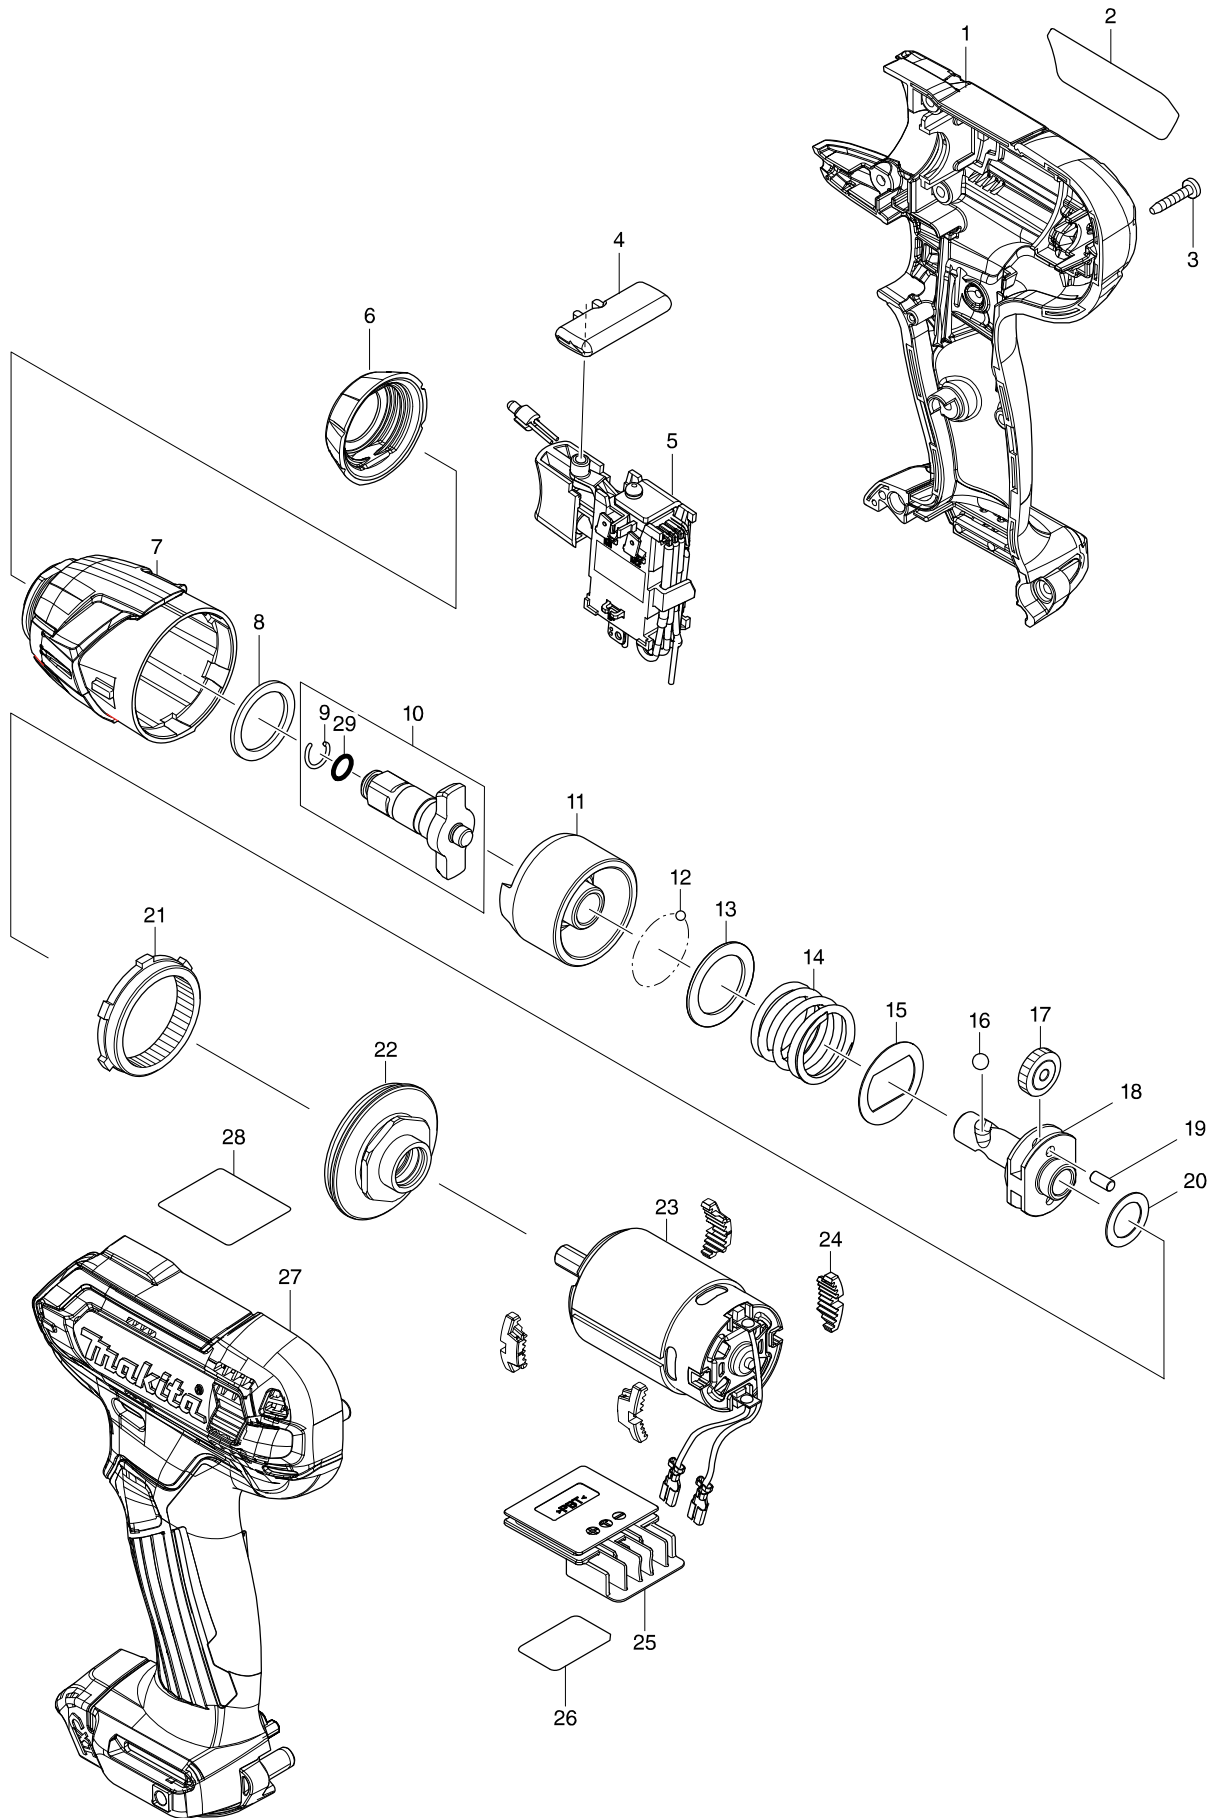

# Model No. TW140D CORDLESS IMPACT WRENCH

# Model No. TW140D CORDLESS IMPACT WRENCH

Item	Parts No.	Description	I/C	Qty	N/O	Opt. 1	Opt. 2	Note
001	183J75-5	HOUSING SET		1				
C10	252126-6	HEX. LOCKING NUT M4-7		2				
D10		INC. 27						
002	854M38-3	TW140D NAME PLATE		1				
003	266429-2	TAPPING SCREW 3X16		8				
004	456039-5	F/R CHANGE LEVER		1				
005	632M05-6	SWITCH UNIT		1				
006	422228-4	BUMPER		1				
007	140B03-5	HAMMER CASE COMPLETE		1				
008	261140-1	NYLON WASHER 20		1				
009	233943-3	RING SPRING 8		1				
010	135932-3	ANVIL ASS'Y		1				
D10		INC. 9,29						
011	324894-2	HAMMER		1				
012	216019-1	STEEL BALL 3		24				
013	267380-9	FLAT WASHER 20		1				
014	234064-4	COMPRESSION SPRING 21		1				
015	267813-4	WASHER 21		1				
016	216002-8	STEEL BALL 4.8		2				
017	226190-3	SPUR GEAR 18		2				
018	327127-4	SPINDLE		1				
019	268217-3	PIN 3.5		2				
020	253052-2	FLAT WASHER 12		1				
021	226191-1	INTERNAL GEAR 45		1				
022	140B04-3	BEARING BOX COMPLETE		1				
C10	213188-9	O-RING 13		1				
023	632L97-9	MOTOR COMPLETE		1				
024	422273-9	CUSHION		4				
025	644813-5	TERMINAL		1				
026	854M45-6	TW140D SERIAL NO. LABEL		1				
027	183J75-5	HOUSING SET		1				
C10	252126-6	HEX. LOCKING NUT M4-7		2				
D10		INC. 1						
029	213960-9	O RING 5		1				
A01	266622-8	+ TRUSS HEAD SCREW M4X12		1				
A02	346909-5	HOOK		1				
A03Y	821661-1	PLASTIC CARRYING CASE		1				
C10	417724-5	LATCH		2				
A07Y	***DC10SB	DC10SB BATTERY CHARGER		1				
D10		COMPO-PARTS						
A08Y	197396-9	BATTERY BL1021B SET		2				
A09Y	456128-6	BATTERY COVER		1				