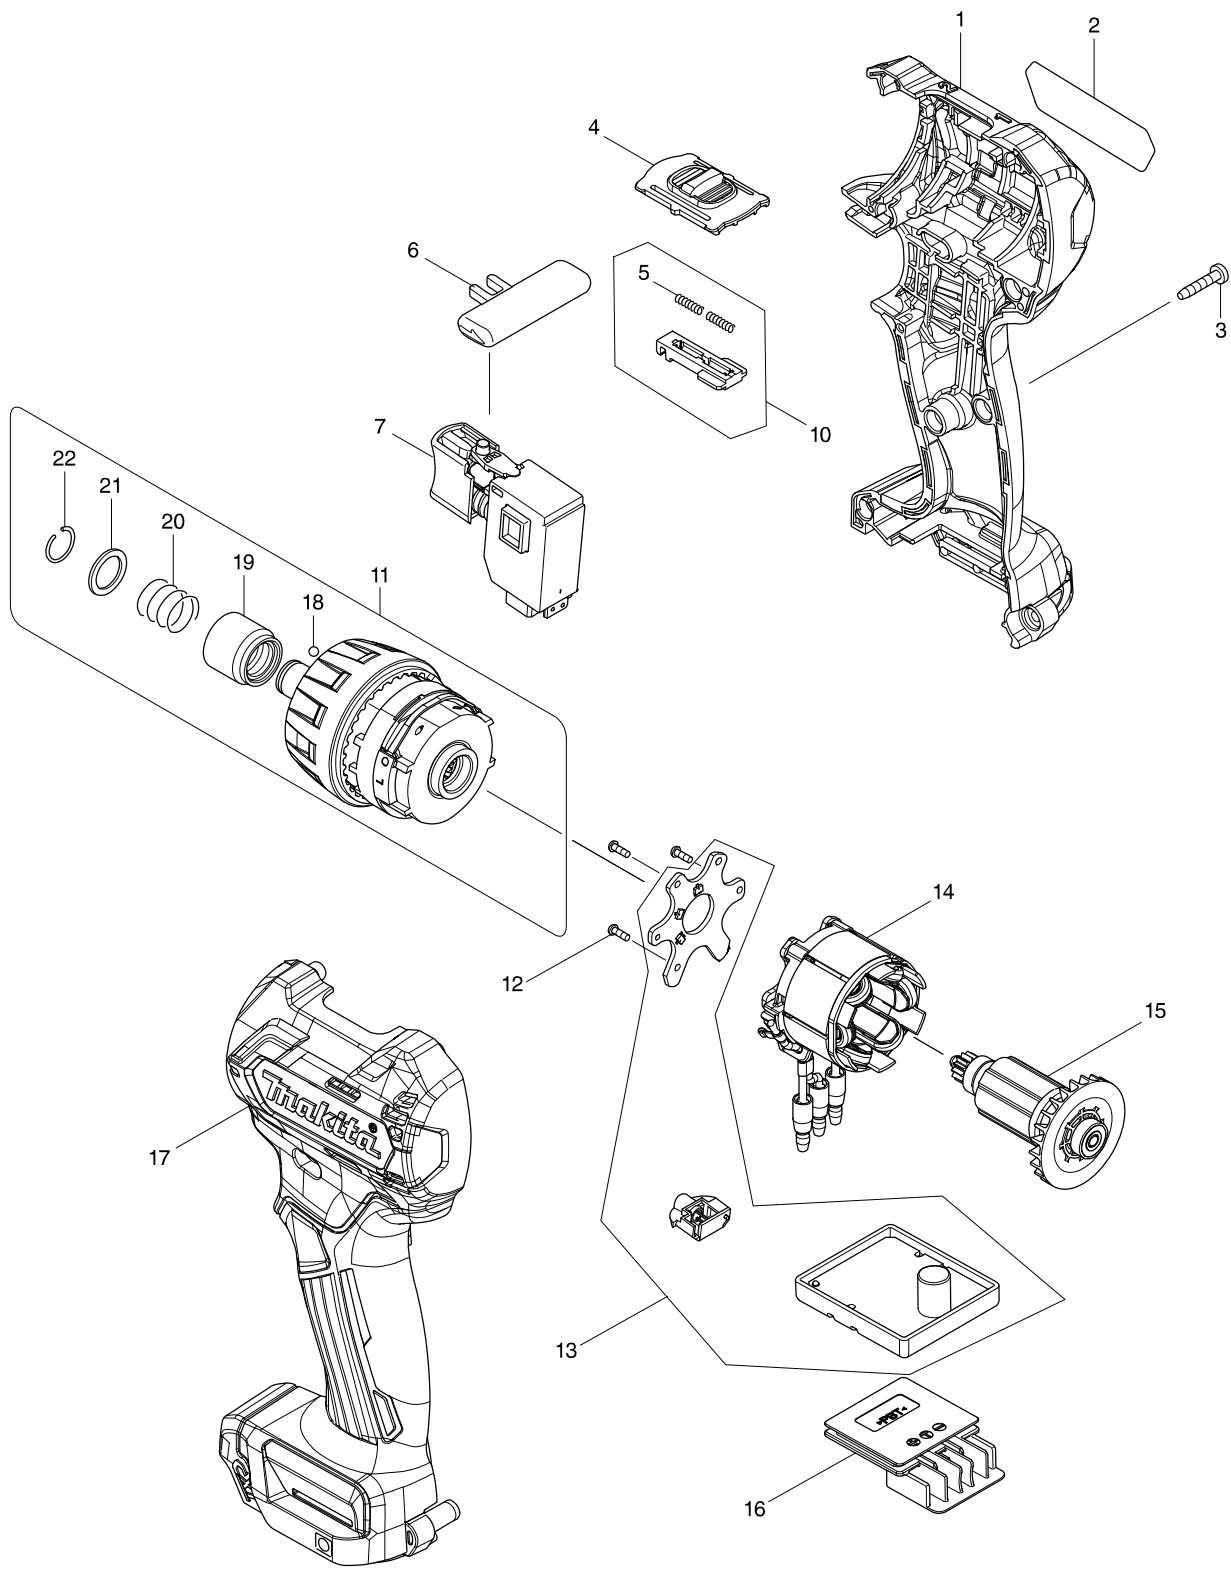

型號 DF032D CORDLESS DRIVER DRILL

型號 DF032D CORDLESS DRIVER DRILL

分解圖號	零件編號	品名	交換	數量	N/O	選擇1	選擇2	註記
001	183C34-7	HOUSING SET		1				
D10		INC. 17						
002	851U10-4	DF032D NAME PLATE		1				
003	266429-2	TAPPING SCREW 3X16		8				
004	456532-9	SPEED CHANGE LEVER		1				
005	233025-1	COMPRESSION SPRING 2		2				
006	419041-9	F/R CHANGE LEVER		1				
007	650689-0	SWITCH C3JW-2B		1				
010	123587-6	CHANGE LEVER ASS'Y		1				
D10		INC. 5						
011	123550-9	GEAR ASSEMBLY		1	*			
D10		INC. 18-22			*			
011-1	123869-6	GEAR ASSEMBLY	O	1				
D10		INC. 18-22						
012	266490-9	TAPPING SCREW PT 2X6		3				
013A	620487-6	CONTROLLER		1	*			
013C	620487-6	CONTROLLER		1	*			
013-1A	620487-6	CONTROLLER	O	1				
C10	620553-9	LED CIRCUIT		1				
013-1C	620487-6	CONTROLLER	O	1				
C10	620553-9	LED CIRCUIT		1				
013-1D	620487-6	CONTROLLER		1				
C10	620553-9	LED CIRCUIT		1				
013-1X	620487-6	CONTROLLER		1				
C10	620553-9	LED CIRCUIT		1				
013-1Y	620487-6	CONTROLLER		1				
C10	620553-9	LED CIRCUIT		1				
013-1Z	620487-6	CONTROLLER		1				
C10	620553-9	LED CIRCUIT		1				
014	629178-6	STATOR		1				
015	619393-0	ROTOR		1	*			
015-1	619410-6	ROTOR	O	1				
016	644813-5	TERMINAL		1				
017	183C34-7	HOUSING SET		1				
D10		INC. 1						
018	216019-1	STEEL BALL 3		2				
019	326677-6	BIT SLEEVE		1				
020	233005-7	COMPRESSION SPRING 13		1				
021	347004-4	BIT WASHER		1				
022	231965-7	RING SPRING 10		1				
A01	251314-2	+ SCREW M4X12		1				
A02	346909-5	HOOK		1				
A03	784202-3	PHILLIPS BIT 2-45		1				
A04A	456128-6	BATTERY COVER		1				
A04D	456128-6	BATTERY COVER		1				
A04X	456128-6	BATTERY COVER		1				
A04Y	456128-6	BATTERY COVER		1				
A05A	***DC10WD	DC10WD BATTERY CHARGER		1				