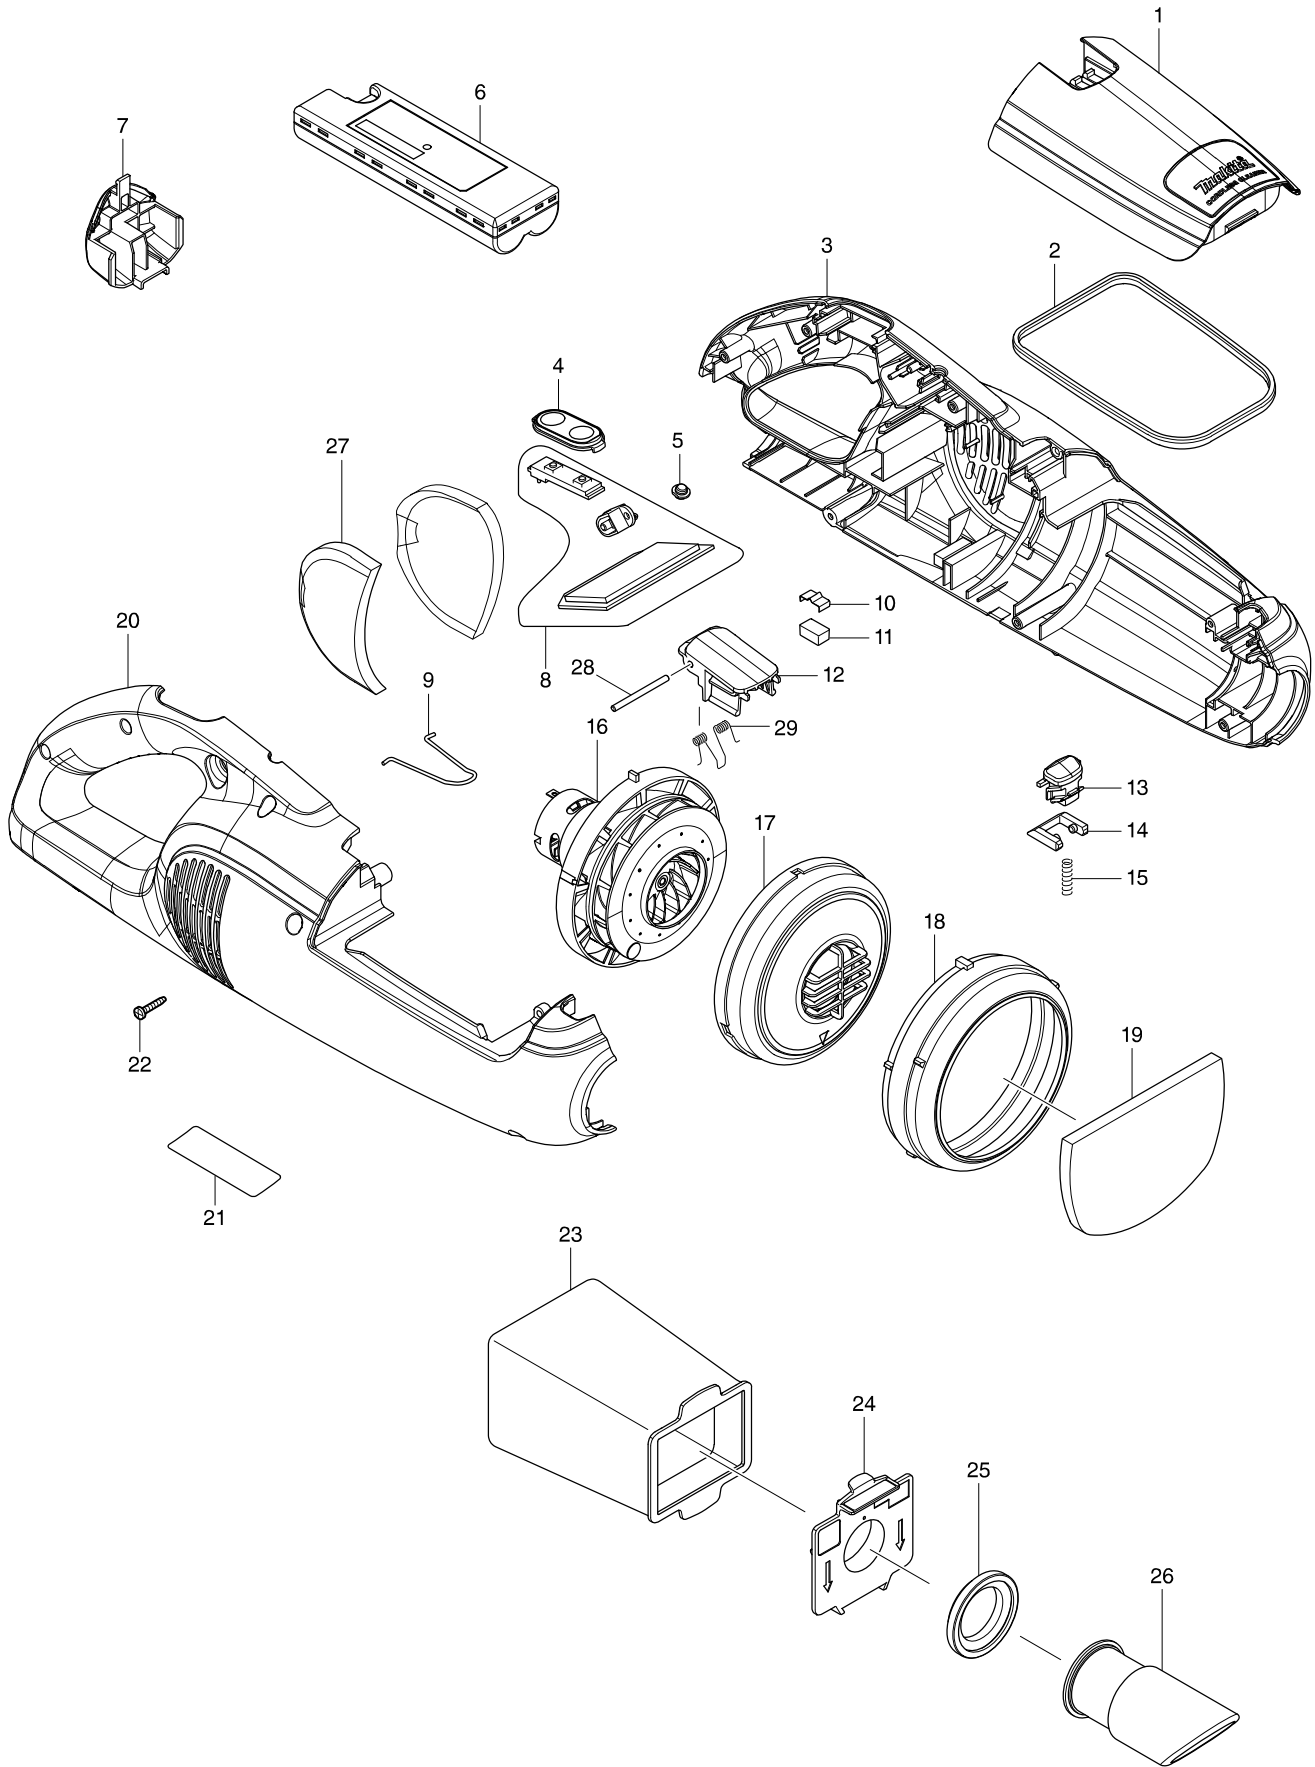

Model No. CL104D CORDLESS CLEANER

Model No. CL104D CORDLESS CLEANER

Item	Parts No.	Description	I/C	Qty	N/O	Sales	Purch.	Note
001A	455252-2	FRONT COVER		1				
001B	455253-0	FRONT COVER		1				
002	424528-8	SEAL		1				
D10		INC. 20						
003A	187625-8	HOUSING SET		1				
003B	187931-1	HOUSING SET		1				
004	142707-3	SWITCH PLATE COMPLETE		1	*			
004-1	143095-1	SWITCH PLATE COMPLETE	<	1				
005	450522-4	LENS		1				
006	632C23-4	BATTERY		1				
007A	454080-2	COVER		1				
007B	455250-6	COVER		1				
008	620175-5	CONTROLLER		1	*			
008-1	620453-3	CONTROLLER	<	1				
009	324885-3	HANGER		1				
010	232264-0	LEAF SPRING		1				
011	424367-6	RUBBER		1				
012A	454077-1	FRONT COVER JOINT		1				
012B	455249-1	FRONT COVER JOINT		1				
013A	455028-7	BUTTON		1				
013B	455251-4	BUTTON		1				
014	455027-9	STOPPER		1				
015	233344-5	COMPRESSION SPRING 4		1				
016	126231-4	MOTOR ASSEMBLY		1				
017	454084-4	FAN COVER		1				
018	424320-2	RUBBER RING		1				
019	423287-1	SPONGE SHEET 70-106		1	*			
019-1	424804-0	SUPONGE SHEET 76-110	<	1				
D10		INC. 3						
020A	187625-8	HOUSING SET		1				
020B	187931-1	HOUSING SET		1				
021	815T81-9	CL104D NAME PLATE		1				
022	266130-9	TAPPING SCREW BIND PT 3X16		8				
023	166084-9	DUST BAG		1				
024	141088-2	VALVE STAY COMPLETE		1				
025	424094-5	PACKING		1				
026A	450521-6	INLET		1				
026B	451400-1	INLET (BLUE)		1				
027	423444-1	SPONGE SHEET 52-76		2				
028	268271-7	PIN 3		1				
029	233580-3	TORSION SPRING 4		1				
C10	451410-8	ROLLER		4	*			
C20	268208-4	PIN 3		4	*			
C30	424096-1	WIPER		1	*			
A01A	122861-9	NOZZLE ASS'Y		1	*			
A01B	122859-6	NOZZLE ASS'Y		1	*			
C10	451410-8	ROLLER		4				
C20	268208-4	PIN 3		4				