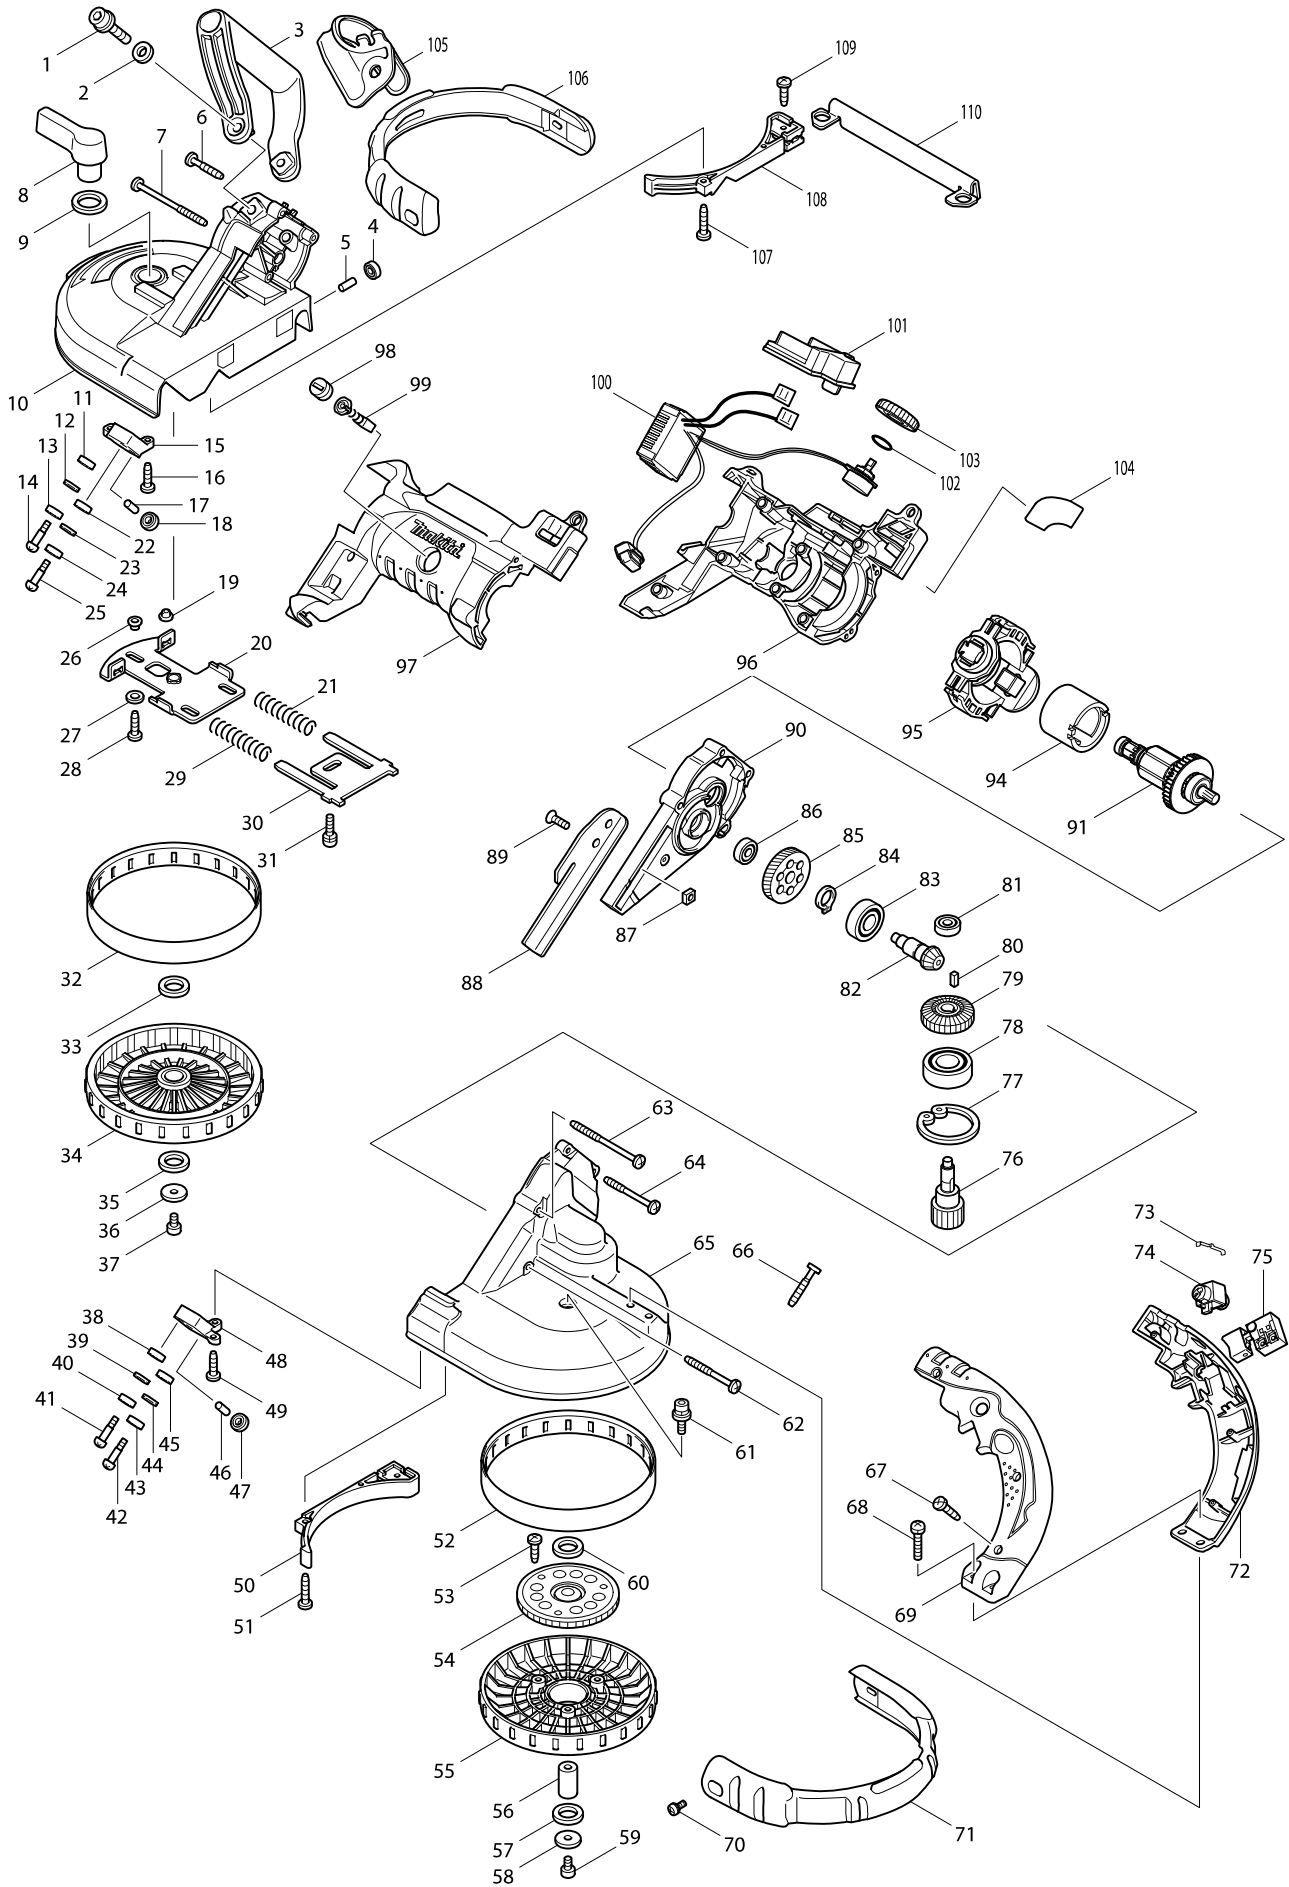

Model No. DPB180 CORDLESS PORTABLE BAND SAW

Model No. DPB180 CORDLESS PORTABLE BAND SAW

Item	Parts No.	Description	I/C	Qty	N/O	Sales	Purch.	Note
001	922456-6	HEX. SOCKET HEAD BOLT M8X35		2				
002	941202-8	FLAT WASHER 8		2				
003	273525-9	GRIP		1				
004	210033-9	BALL BEARING 696ZZ		1	*			
004-1	143517-1	BLADE GUIDE COMPLETE	S	1				
005	256033-5	PIN 6		1	*			
005-1	268225-4	PIN 5	S	1				
006	265999-8	TAPPING SCREW 4X25		2				
007	266147-2	TAPPING SCREW 4X55		2				
008	272223-2	LEVER 60		1				
009	267041-1	FLAT WASHER 20		1				
010	158703-1	FRONT WHEEL COVER COMPLETE		1				
C10	816212-3	INDICATIONAL LABEL		1				
011	210033-9	BALL BEARING 696ZZ		1				
012	941152-7	FLAT WASHER 6		1				
013	210033-9	BALL BEARING 696ZZ		1				
014	251337-0	+ PAN HEAD SCREW M5		1				
015	317824-0	UPPER HOLDER		1				
016	266034-5	TAPPING SCREW CT 4X16		2				
017	256033-5	PIN 6		1				
018	210033-9	BALL BEARING 696ZZ		1				
019	343494-9	SLEEVE 5		1				
020	163276-1	SLIDE PLATE		1				
021	231449-5	COMPRESSION SPRING 11		1				
022	210033-9	BALL BEARING 696ZZ		1				
023	941152-7	FLAT WASHER 6		1				
024	210033-9	BALL BEARING 696ZZ		1				
025	251337-0	+ PAN HEAD SCREW M5		1				
026	343494-9	SLEEVE 5		3				
027	941051-3	FLAT WASHER 4		3				
028	266034-5	TAPPING SCREW CT 4X16		3				
029	231449-5	COMPRESSION SPRING 11		1				
030	343489-2	TENSION PLATE		1				
031	911221-8	PAN HEAD SCREW M5X16		1				
032	421333-4	RUBBER TIRE		1				
033	253749-3	FLAT WASHER 16		1				
034	152325-9	WHEEL COMPLETE		1				
035	253749-3	FLAT WASHER 16		1				
036	253010-8	FLAT WASHER 6		1				
037	922312-0	HEX. SOCKET HEAD BOLT M6X12		1				
038	210033-9	BALL BEARING 696ZZ		1				
039	941152-7	FLAT WASHER 6		1				
040	210033-9	BALL BEARING 696ZZ		1				
041	251337-0	+ PAN HEAD SCREW M5		1				
042	251337-0	+ PAN HEAD SCREW M5		1				
043	210033-9	BALL BEARING 696ZZ		1				
044	941152-7	FLAT WASHER 6		1				
045	210033-9	BALL BEARING 696ZZ		1				