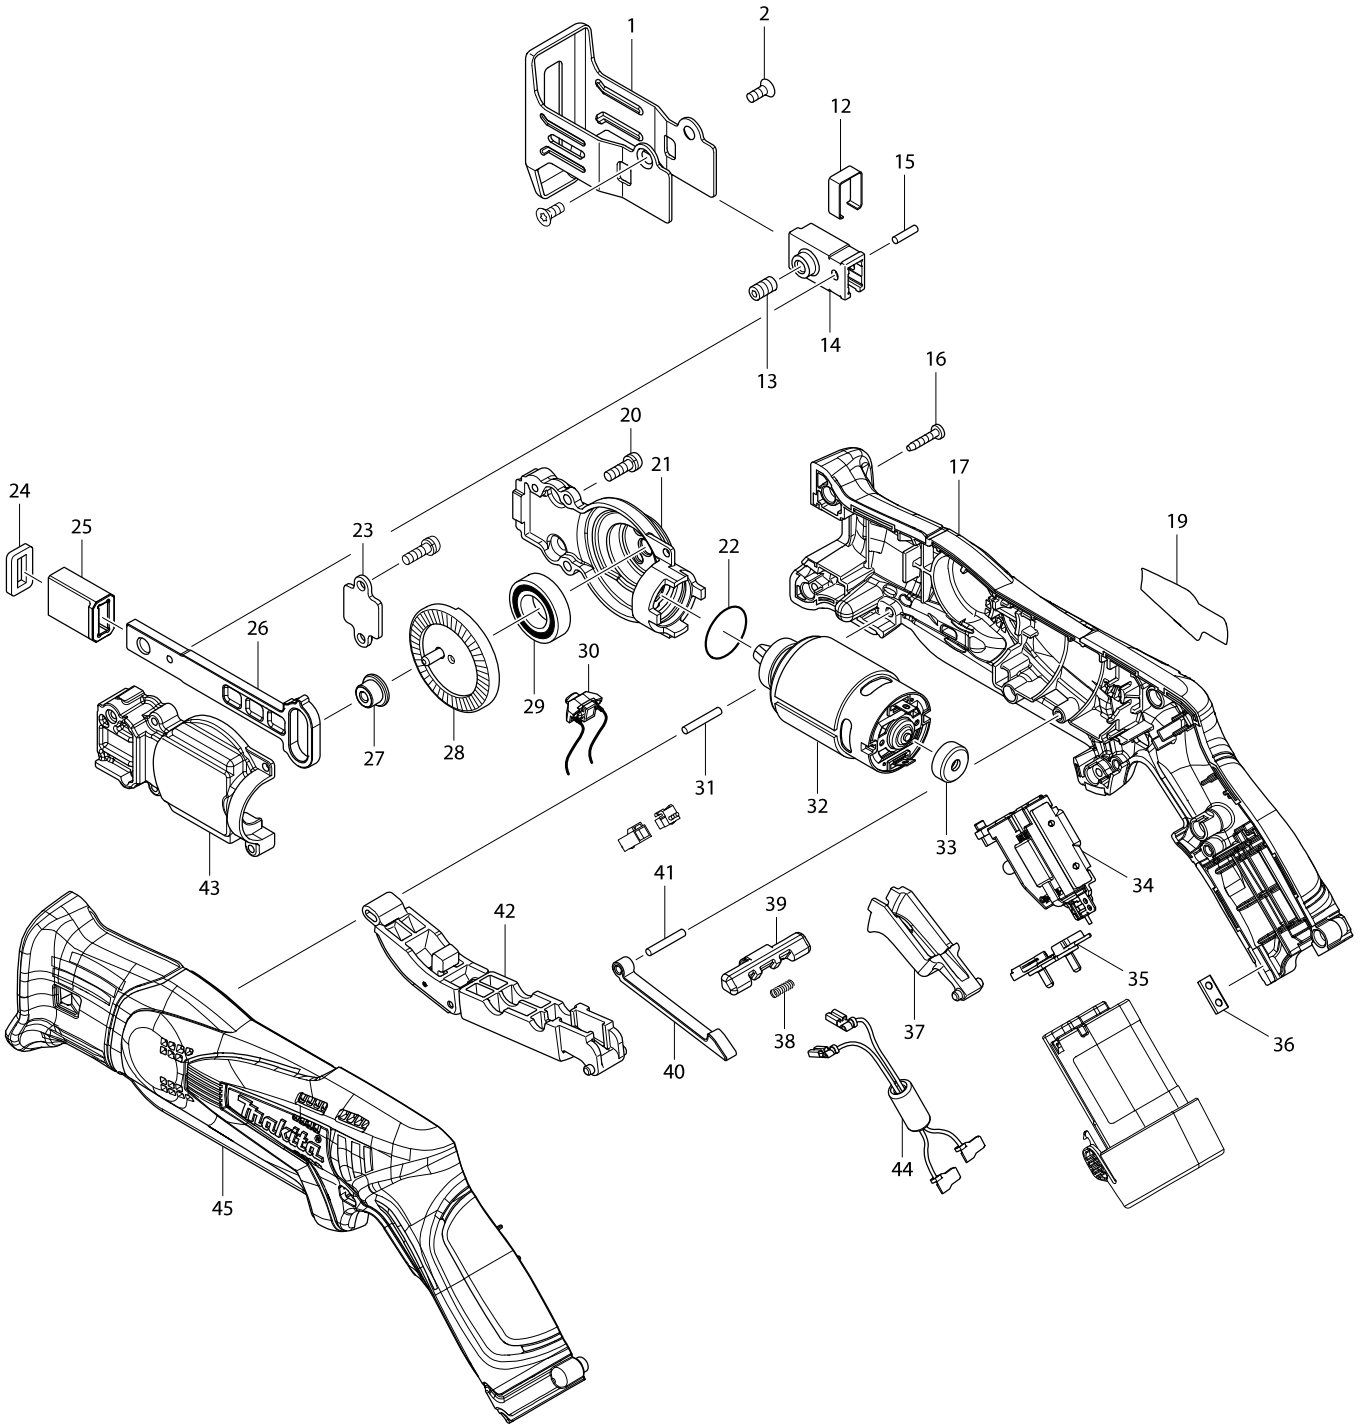

# Model No. JR102D CORDLESS RECIPRO SAW

# Model No. JR102D CORDLESS RECIPRO SAW

Item	Parts No.	Description	I/C	Qty	N/O	Sales	Purch.	Note
001	346524-5	SHOE		1				
002	265035-0	COUNTERSUNK HEAD SCREW M4X10		2				
012	346526-1	CLAMPER		1				
013	251961-9	H.S.SET SCREW(FLAT POINT)M6X10		1				
014	310497-8	BLADE CLAMP		1				
015	256157-7	PIN 3		1				
016	266429-2	TAPPING SCREW 3X16		8				
017	187273-3	HOUSING SET		1				
D10		INC. 45						
019	896385-8	JR102D NAME PLATE		1				
020	266747-8	PAN HEAD SCREW M4X14 WITH WM		5				
021	318805-7	GEAR HOUSING		1				
022	213961-7	O RING 22		1				
023	346525-3	PLATE		1				
024	423424-7	SPONGE SEAL		1				
025	313220-0	SLIDER GUIDE		1				
026	313222-6	SLIDER N		1	*			
026-1	313250-1	SLIDER N	S	1				
027	326112-4	COLLARED SLEEVE 4		1				
028	141127-8	GEAR COMPLETE		1				
029	211242-3	BALL BEARING 6902ZZ		1				
030	620028-8	LED CIRCUIT		1				
031	256158-5	PIN 3		1				
032	629914-0	DC MOTOR		1				
033	424467-2	CAP		1				
034	650666-2	SWITCH		1				
035	643830-2	TERMINAL		1				
036	345998-7	SET PLATE		1				
037	453072-8	SWITCH LEVER R		1				
038	233438-6	COMPRESSION SPRING 4		1				
039	453070-2	LOCK OFF LEVER R		1				
040	313219-5	LINK		1				
041	256158-5	PIN 3		1				
042	141128-6	SWITCH LEVER F COMPLETE		1				
043	318806-5	GEAR HOUSING COVER		1				
045	187273-3	HOUSING SET		1				
D10		INC. 17						
046	234258-1	COMPRESSION SPRING 7	S	1				
A01	B-20432	RECIPROSAW BLADE 100MM		1				
A02	B-20404	RECIPROSAW BLADE 100MM		1				
A03	783201-2	HEX. WRENCH 3		1				
A04C	***DC10WA	DC10WA BATTERY CHARGER		1				
A05C	194550-6	BATTERY BL1013 SET		2				
A06C	824993-5	PLASTIC CARRYING CASE		1				
C10	162315-4	LATCH		2				
C20	452137-3	HANDLE		1				
A07C	890231-7	JR102DWE PLASTIC CASE LABEL		2				