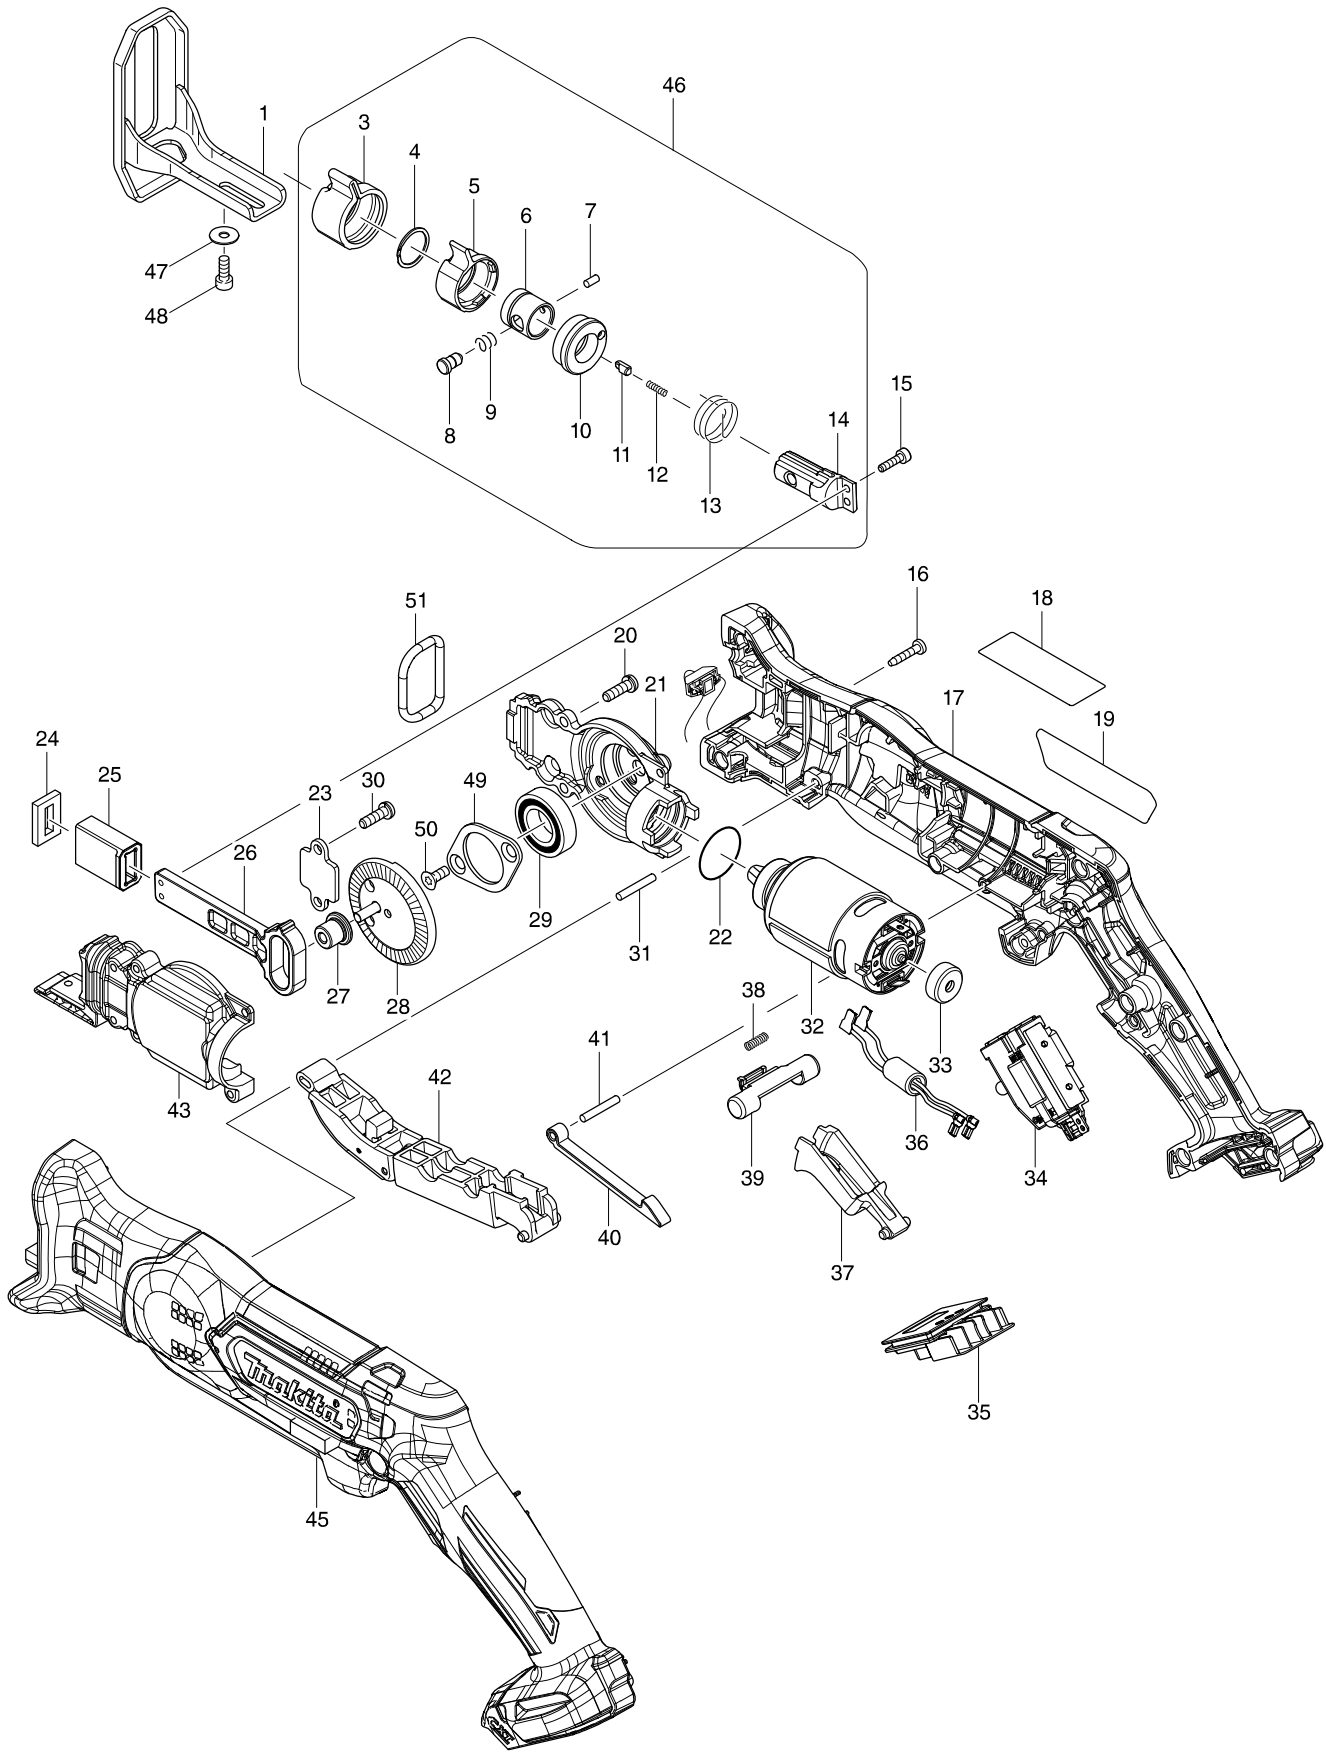

Model No. JR103D CORDLESS RECIPRO SAW

Model No. JR103D CORDLESS RECIPRO SAW

Item	Parts No.	Description	I/C	Qty	N/O	Sales	Purch.	Note
001	165740-8	SHOE		1				
003	424466-4	PROTECTOR		1				
004	257981-1	RETAINING RING (EXT)16		1				
005	310496-0	DRIVING SLEEVE		1				
006	331963-2	GUIDE SLEEVE		1				
007	268094-3	PIN 3		1				
008	256492-3	SHOULDER PIN 5		1				
009	233345-3	COMPRESSION SPRING 6		1				
010	453071-0	CONNECTING SLEEVE		1				
011	310495-2	PUSH PIN		1				
012	233025-1	COMPRESSION SPRING 2		1				
013	233594-2	TORTION SPRING 17		1				
014	326113-2	BLADE GUIDE		1				
015	265910-0	HEX. SOCKET HEAD BOLT M3X12		2				
016	266429-2	TAPPING SCREW 3X16		10				
017	183C31-3	HOUSING SET		1				
C10	263002-9	RUBBER PIN 4		3				
D10		INC. 45						
019	851H90-2	JR103D NAME PLATE		1				
020	266747-8	PAN HEAD SCREW M4X14 WITH WM		3				
021	319060-4	GEAR HOUSING		1				
022	213961-7	O RING 22		1				
023	346525-3	PLATE		1				
024	443185-3	FELT SEAL		1				
025	313220-0	SLIDER GUIDE		1				
026	313271-3	SLIDER		1				
027	313270-5	COLLARED SLEEVE 4		1				
028	142284-5	GEAR COMPLETE		1				
029	211242-3	BALL BEARING 6902ZZ		1				
030	266747-8	PAN HEAD SCREW M4X14 WITH WM		2				
031	256158-5	PIN 3		1				
032	629165-5	DC MOTOR		1				
033	424467-2	CAP		1				
034	632F47-8	SWITCH UNIT		1				
C10	620447-8	LED CIRCUIT		1				
035	644813-5	TERMINAL		1				
037	453072-8	SWITCH LEVER R		1				
038	233438-6	COMPRESSION SPRING 4		1				
039	454661-2	LOCK OFF LEVER R		1				
040	313219-5	LINK		1				
041	256158-5	PIN 3		1				
042	141128-6	SWITCH LEVER F COMPLETE		1				
043	319061-2	GEAR HOUSING COVER		1				
045	183C31-3	HOUSING SET		1				
C10	263002-9	RUBBER PIN 4		3				
D10		INC. 17						
046	126201-3	BLADE CLAMP ASSEMBLY		1				
D10		INC. 3-14						