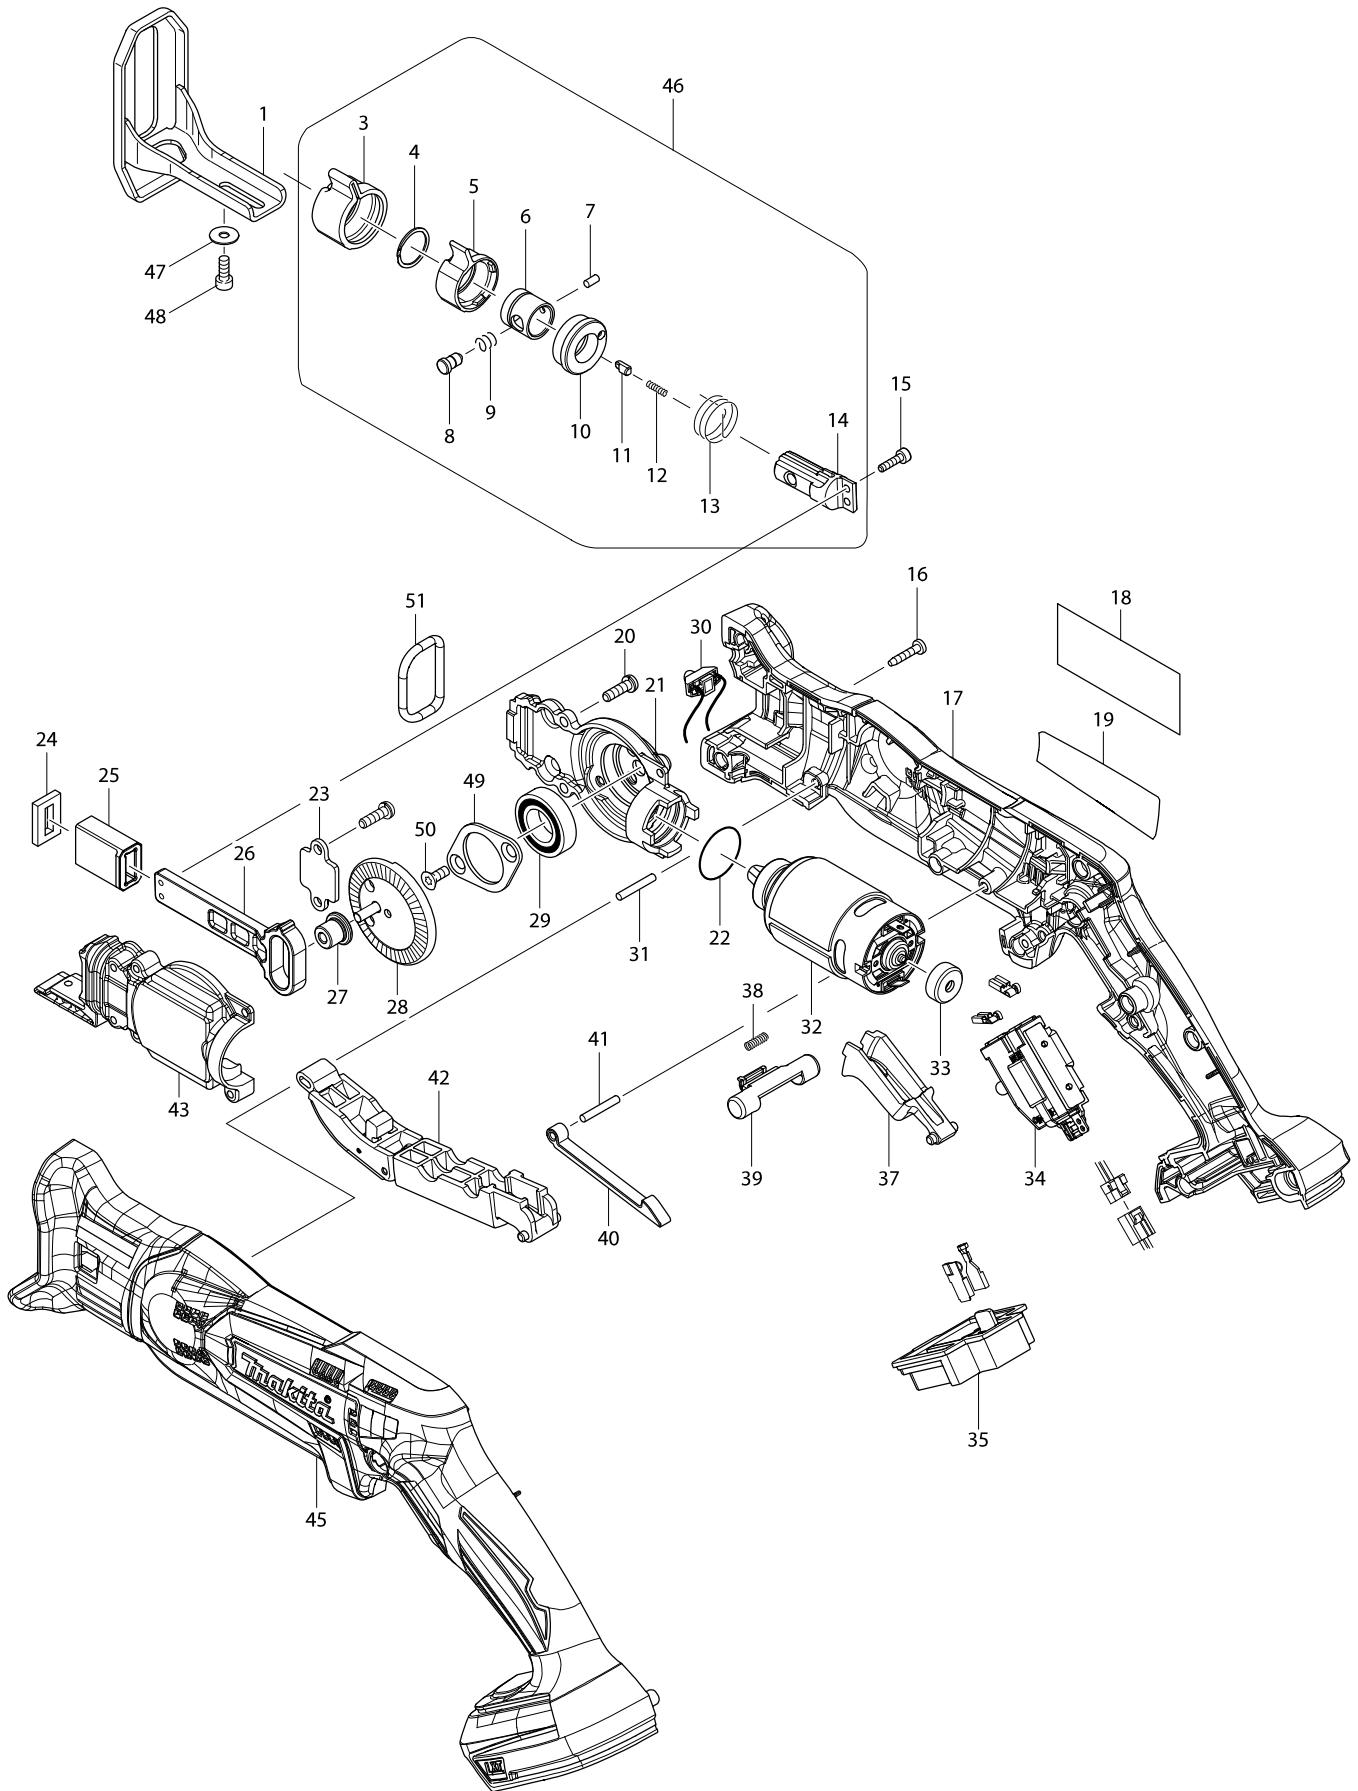

Model No. DJR183 CORDLESS RECIPRO SAW

Model No. DJR183 CORDLESS RECIPRO SAW

Item	Parts No.	Description	I/C	Qty	N/O	Sales	Purch.	Note
001	165740-8	SHOE		1				
003	424466-4	PROTECTOR		1				
004	257981-1	RETAINING RING (EXT)16		1				
005	310496-0	DRIVING SLEEVE		1				
006	331963-2	GUIDE SLEEVE		1				
007	268094-3	PIN 3		1				
008	256492-3	SHOULDER PIN 5		1				
009	233345-3	COMPRESSION SPRING 6		1				
010	453071-0	CONNECTING SLEEVE		1				
011	310495-2	PUSH PIN		1				
012	233025-1	COMPRESSION SPRING 2		1				
013	233594-2	TORTION SPRING 17		1				
014	326113-2	BLADE GUIDE		1				
015	265910-0	HEX. SOCKET HEAD BOLT M3X12		2				
016	266429-2	TAPPING SCREW 3X16		10				
017	187760-2	HOUSING SET		1				
C10	263005-3	RUBBER PIN 6		2				
C20	423475-0	SPONGE SHEET		1				
D10		INC. 45						
019	814V98-1	DJR183 NAME PLATE		1				
020	266747-8	PAN HEAD SCREW M4X14 WITH WM		5				
021	319060-4	GEAR HOUSING		1				
022	213961-7	O RING 22		1				
023	346525-3	PLATE		1				
024	443185-3	FELT SEAL		1				
025	313220-0	SLIDER GUIDE		1				
026	313271-3	SLIDER		1				
027	313270-5	COLLARED SLEEVE 4		1				
028	142284-5	GEAR COMPLETE		1				
029	211242-3	BALL BEARING 6902ZZ		1				
030	620237-9	LED CIRCUIT		1				
031	256158-5	PIN 3		1				
032	629105-3	DC MOTOR		1				
033	424467-2	CAP		1				
034	650712-1	SWITCH C3HY-1A-PRLMS		1				
035	643852-2	TERMINAL		1				
037	453072-8	SWITCH LEVER R		1				
038	233438-6	COMPRESSION SPRING 4		1				
039	454661-2	LOCK OFF LEVER R		1				
040	313219-5	LINK		1				
041	256158-5	PIN 3		1				
042	141128-6	SWITCH LEVER F COMPLETE		1				
043	319061-2	GEAR HOUSING COVER		1				
045	187760-2	HOUSING SET		1				
C10	263005-3	RUBBER PIN 6		2				
C20	423475-0	SPONGE SHEET		1				
D10		INC. 17						
046	126201-3	BLADE CLAMP ASSEMBLY		1				