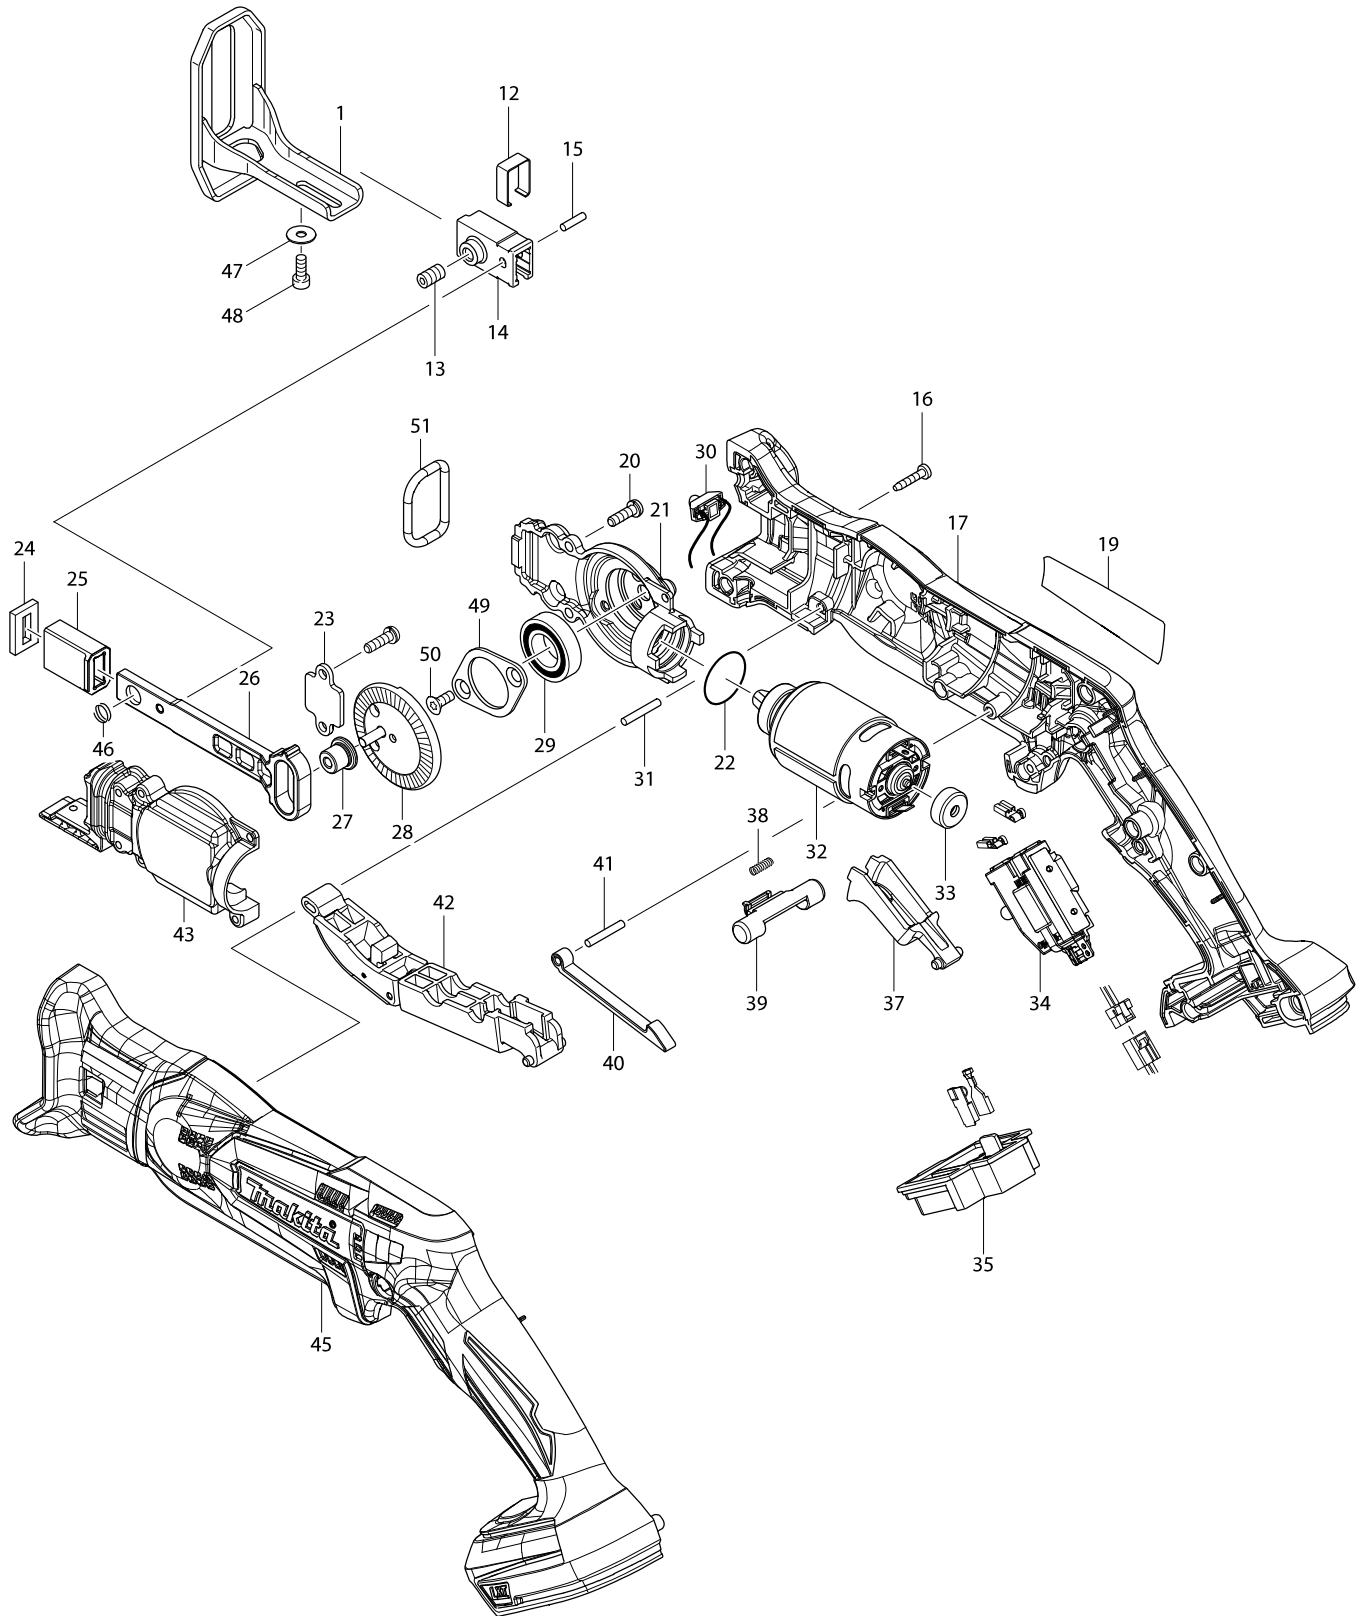

# Model No. DJR185 CORDLESS RECIPRO SAW

# Model No. DJR185 CORDLESS RECIPRO SAW

Item	Parts No.	Description	I/C	Qty	N/O	Sales	Purch.	Note
001	165740-8	SHOE		1				
012	346526-1	CLAMPER		1				
013	251961-9	H.S.SET SCREW(FLAT POINT)M6X10		1				
014	310497-8	BLADE CLAMP		1				
015	256157-7	PIN 3		1				
016	266429-2	TAPPING SCREW 3X16		10				
017	187760-2	HOUSING SET		1				
C10	263005-3	RUBBER PIN 6		2				
C20	423475-0	SPONGE SHEET		1				
D10		INC. 45						
019	814W09-2	DJR185 NAME PLATE		1				
020	266747-8	PAN HEAD SCREW M4X14 WITH WM		5				
021	319060-4	GEAR HOUSING		1				
022	213961-7	O RING 22		1				
023	346525-3	PLATE		1				
024	443185-3	FELT SEAL		1				
025	313220-0	SLIDER GUIDE		1				
026	313269-0	SLIDER N		1				
027	313270-5	COLLARED SLEEVE 4		1				
028	142284-5	GEAR COMPLETE		1				
029	211242-3	BALL BEARING 6902ZZ		1				
030	620237-9	LED CIRCUIT		1				
031	256158-5	PIN 3		1				
032	629105-3	DC MOTOR		1				
033	424467-2	CAP		1				
034	650712-1	SWITCH C3HY-1A-PRLMS		1				
035	643852-2	TERMINAL		1				
037	453072-8	SWITCH LEVER R		1				
038	233438-6	COMPRESSION SPRING 4		1				
039	454661-2	LOCK OFF LEVER R		1				
040	313219-5	LINK		1				
041	256158-5	PIN 3		1				
042	141128-6	SWITCH LEVER F COMPLETE		1				
043	319061-2	GEAR HOUSING COVER		1				
045	187760-2	HOUSING SET		1				
C10	263005-3	RUBBER PIN 6		2				
C20	423475-0	SPONGE SHEET		1				
D10		INC. 17						
046	234258-1	COMPRESSION SPRING 7		1				
047	253874-0	FLAT WASHER 4		1				
048	922112-8	HEX. SOCKET HEAD BOLT M4X10		1				
049	285738-0	BEARING RETAINER 36		1				
050	265035-0	COUNTERSUNK HEAD SCREW M4X10		2				
051	424597-9	RUBBER RING 23		1				
A01	B-20432	RECIPROSAW BLADE 100MM		1				
A02	B-20404	RECIPROSAW BLADE 100MM		1				
A03	783201-2	HEX. WRENCH 3		1				
A04C	***DC18RC	DC18RC FAST CHARGER		1				