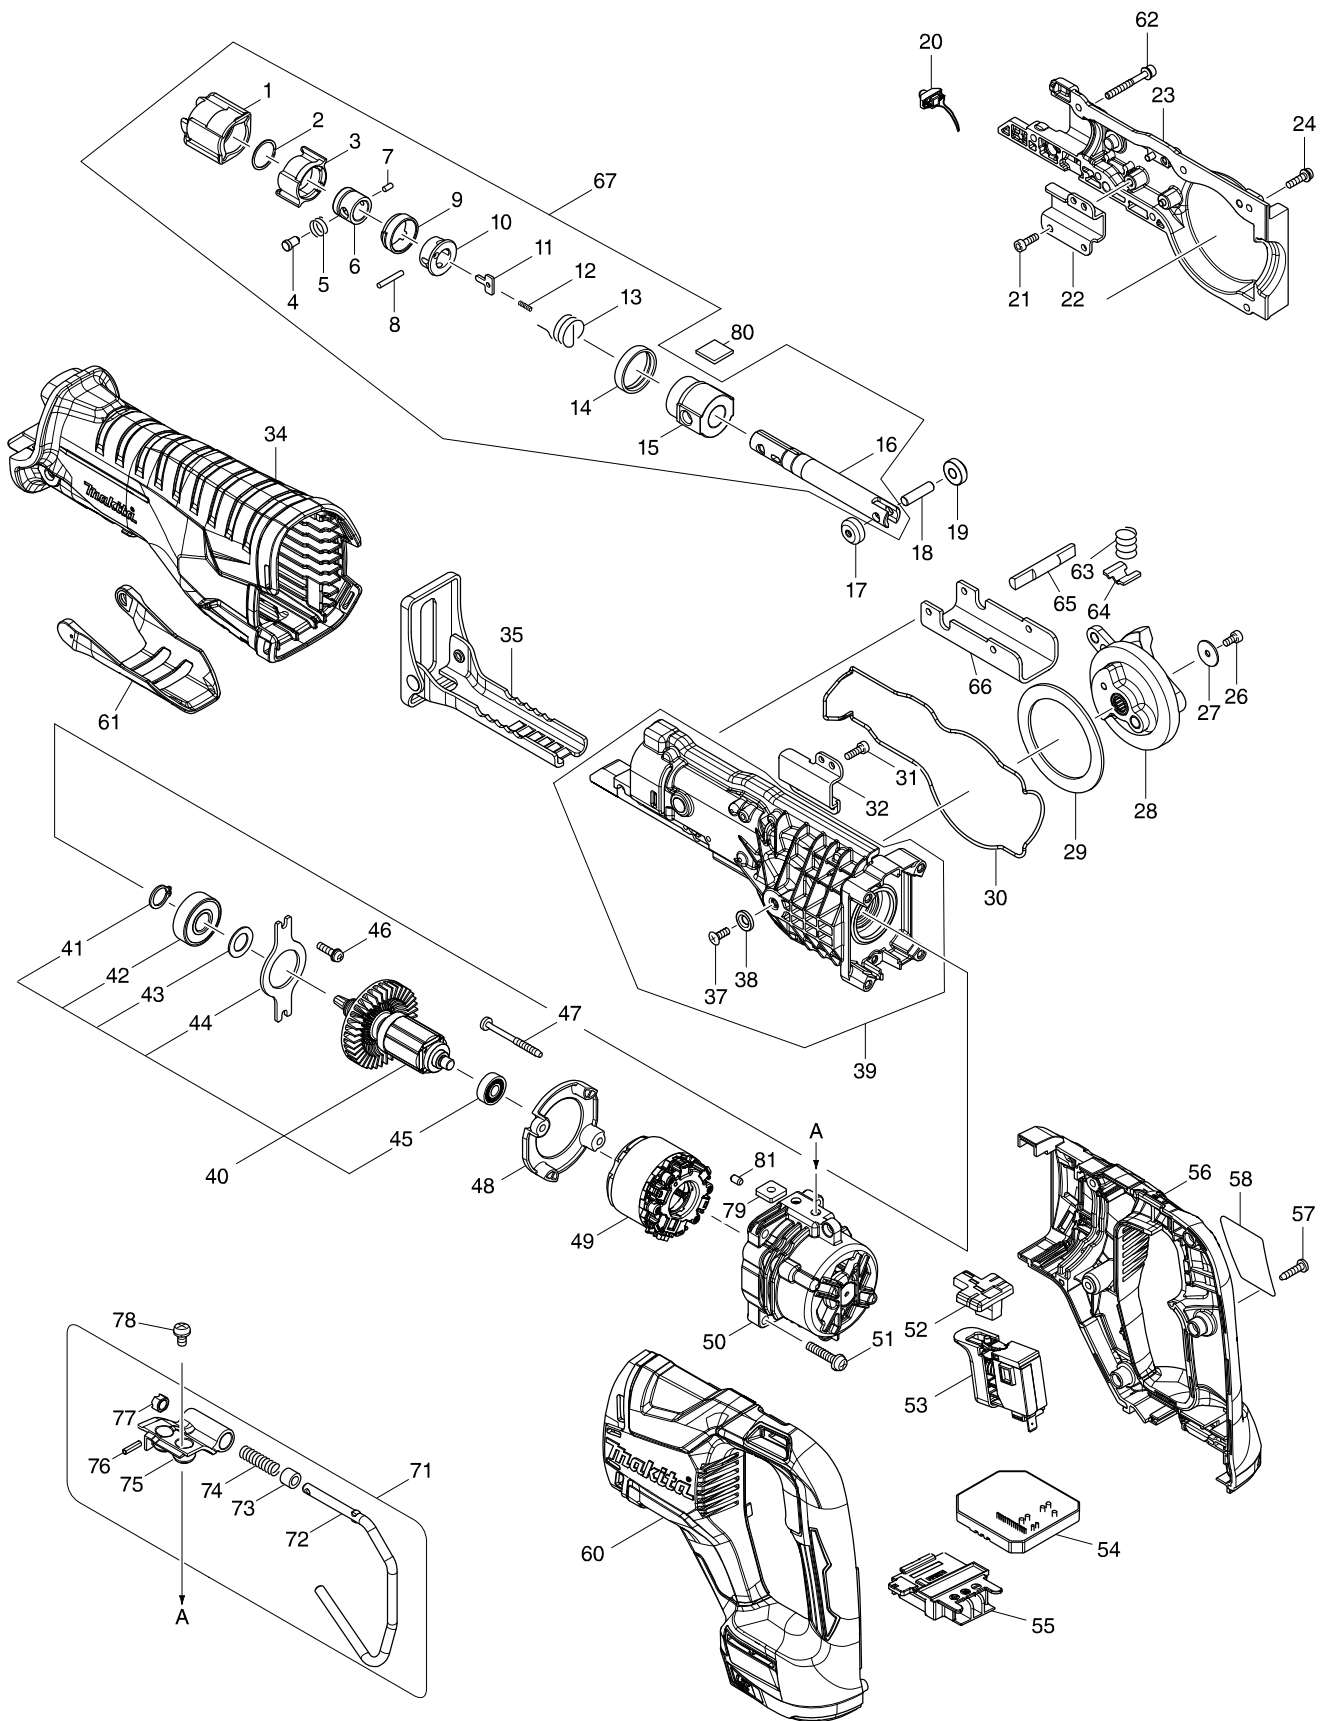

Model No. DJR187 CORDLESS RECIPRO SAW

Model No. DJR187 CORDLESS RECIPRO SAW

Item	Parts No.	Description	I/C	Qty	N/O	Sales	Purch.	Note
001	424763-8	PROTECTOR		1				
002	257952-8	RETAINING RING (EXT) 18		1				
003	310662-9	DRIVING SLEEVE		1				
004	256569-4	SHOULDER PIN 5		1				
005	234381-2	COMPRESSION SPRING 6		1				
006	331720-8	GUIDE SLEEVE		1				
007	268094-3	PIN 3		1				
008	256158-5	PIN 3		1				
009	417791-0	DRIVING SLEEVE GUIDE		1				
010	418311-3	SLEEVE		1				
011	345214-7	PUSH PLATE		1				
012	233025-1	COMPRESSION SPRING 2		1				
013	231687-9	TORSION SPRING 17		1				
014	424762-0	RUBBER RING		1				
015	143365-8	SLIDER GUIDE COMPLETE		1				
C10	213151-2	OIL SEAL 14		1				
C20	213174-0	X RING 14		1				
016	161376-1	SLIDER		1				
017	310663-7	ROLLER		1				
018	268341-2	PIN 6		1				
019	310663-7	ROLLER		1				
020	620434-7	LED CIRCUIT		1				
021	922117-8	HEX. SOCKET HEAD BOLT M4X12		2				
022	346936-2	ROD GUIDE R		1				
023	143362-4	GEAR HOUSING R COMPLETE		1				
024	911128-8	PAN HEAD SCREW M4X16		5				
026	922107-1	HEX. SOCKET HEAD BOLT M4X8		1				
027	267491-0	FLAT WASHER 4		1				
028	143359-3	GEAR COMPLETE		1				
029	267490-2	FLAT WASHER 54		1				
030	424764-6	SEAL RING		1				
031	922117-8	HEX. SOCKET HEAD BOLT M4X12		2				
032	346935-4	ROD GUIDE L		1				
034	424765-4	INSULATION COVER		1				
035	161374-5	SHOE		1				
037	912112-6	COUNTERSUNK HEAD SCREW M4X10		1				
038	253825-3	FLAT WASHER 6		1				
039	123509-6	GEAR HOUSING L ASSEMBLY		1				
D10		INC. 37,38						
040	519391-3	ROTOR ASS'Y		1				
D10		INC. 41-45						
041	961052-5	RETAINING RING S-12		1				
042	210118-1	BALL BEARING 6201DDW		1				
043	253744-3	FLAT WASHER 12		1				
044	285740-3	BEARING RETAINER 66		1				
045	210062-2	BALL BEARING 607ZZ		1				
046	911128-8	PAN HEAD SCREW M4X16		2				
047	266069-6	TAPPING SCREW 4X45		2				