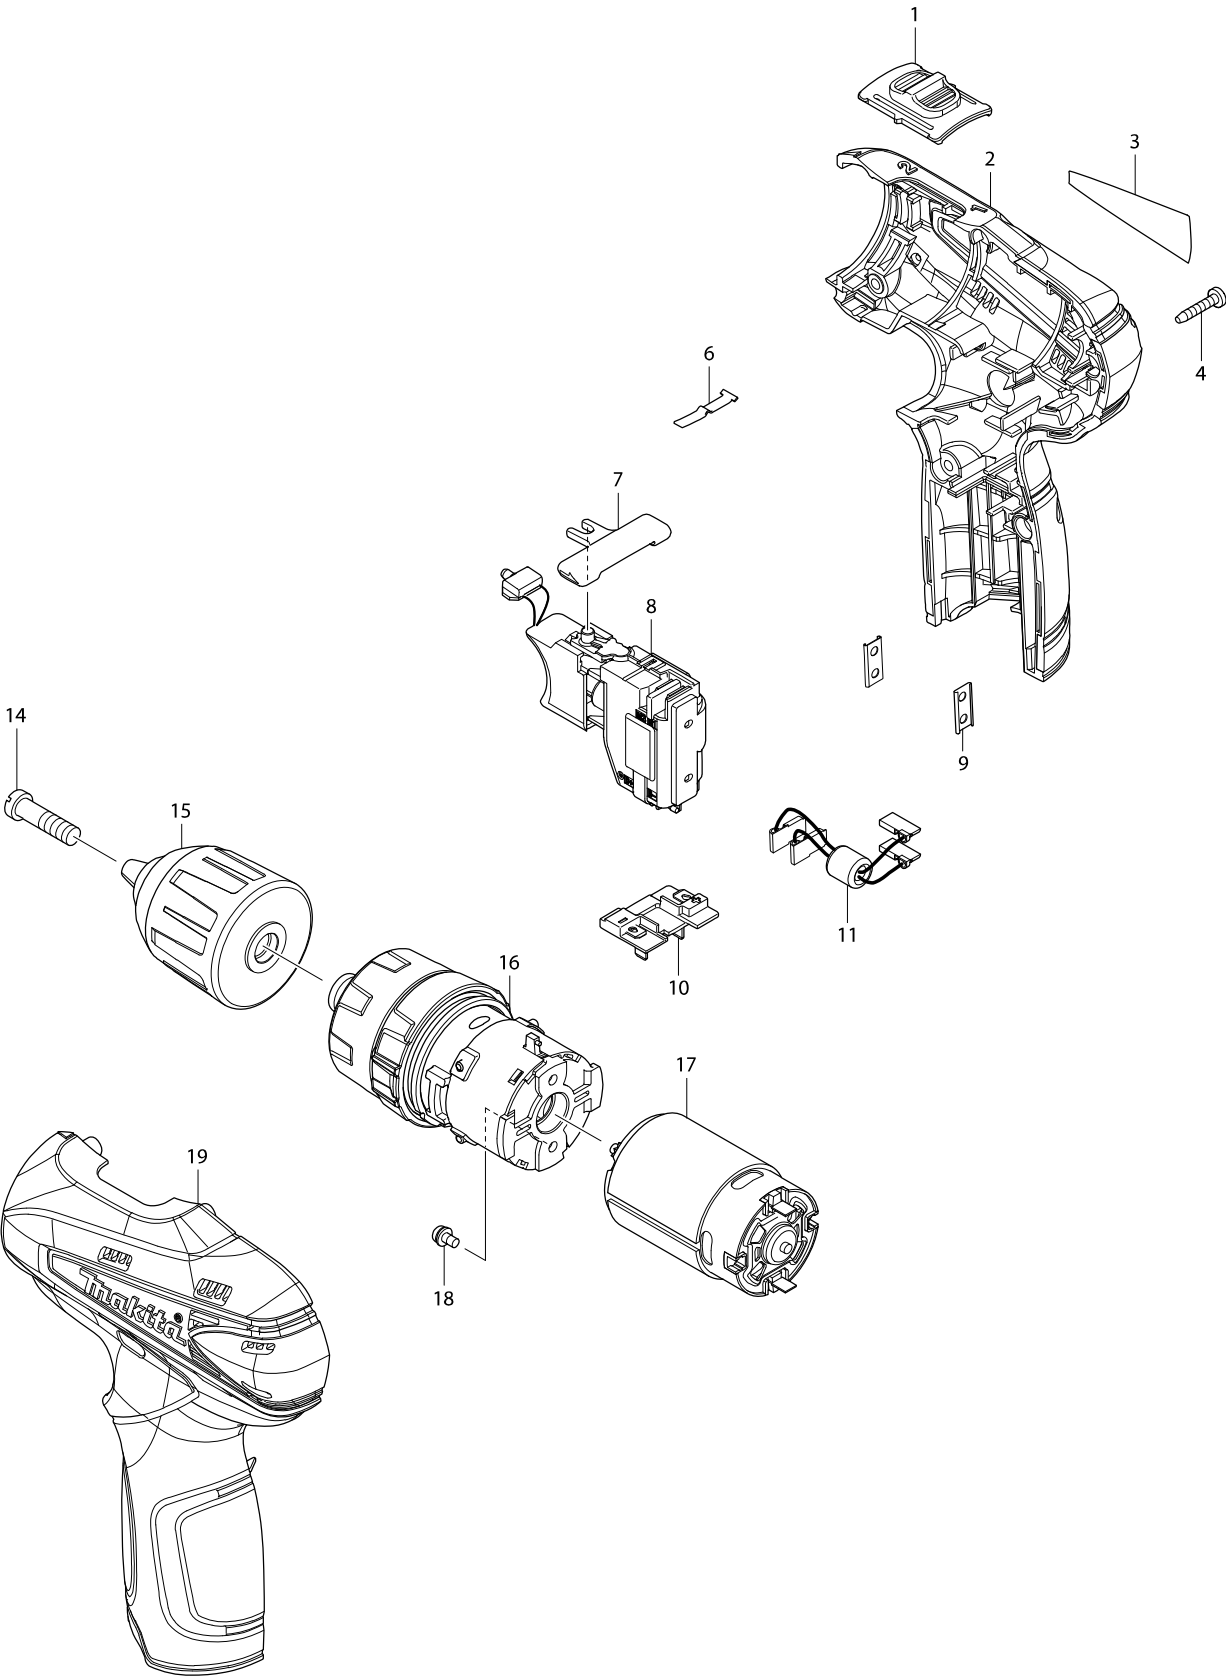

Model No. HP330D CORDLESS HAMMER DRIVER DRILL

Model No. HP330D CORDLESS HAMMER DRIVER DRILL

Item	Parts No.	Description	I/C	Qty	N/O	Sales	Purch.	Note
001	126233-0	SPEED CHANGE LEVER ASSEMBLY		1				
C10	231433-0	COMPRESSION SPRING 4		2				
002	187359-3	HOUSING SET		1				
D10		INC. 19						
003	897342-9	HP330D NAME PLATE		1				
004	266429-2	TAPPING SCREW 3X16		6				
006	232239-9	LEAF SPRING		1				
007	450504-6	F/R CHANGE LEVER		1				
008	650691-3	SWITCH C3HW-3A-EF1M		1				
009	345998-7	SET PLATE		2				
010	643830-2	TERMINAL		1				
014	251468-5	- FLAT HEAD SCREW M6X22		1				
015	766003-1	KEYLESS DRILL CHUCK 10		1	*			
015-1	763229-6	KEYLESS DRILL CHUCK 10	<	1				
016	126148-1	GEAR ASSEMBLY		1				
017	629962-9	DC MOTOR		1				
018	911003-8	PAN HEAD SCREW M3X6		2				
019	187359-3	HOUSING SET		1				
D10		INC. 2						
020	533020-4	LEAD ASS'Y		1				
021	533019-9	LEAD ASS'Y		1				
A01A	168467-9	HOLSTER		1				
A01C	168467-9	HOLSTER		1				
A02A	***DC10WA	DC10WA BATTERY CHARGER		1				
A02C	***DC10WA	DC10WA BATTERY CHARGER		1				
A03A	194550-6	BATTERY BL1013 SET		2				
A03C	194550-6	BATTERY BL1013 SET		2				
A04A	784203-1	PHILLIPS BIT 2-65		1				
A04C	784203-1	PHILLIPS BIT 2-65		1				
A05A	824781-0	PLASTIC CASE		1				
A05C	824781-0	PLASTIC CASE		1				
A06A	821525-9	PLASTIC CARRYING CASE		1				
C10	417724-5	LATCH		2				
A06C	821525-9	PLASTIC CARRYING CASE		1				
C10	417724-5	LATCH		2				
A07A	800A89-2	HP330DWE PLASTIC CASE LABEL		2				
A07C	800A92-3	HP330DWLE PLASTIC CASE LABEL		2				
A08C	DEZML100	RECHARGEABLE FLASH LIGHT(BULK)		1				