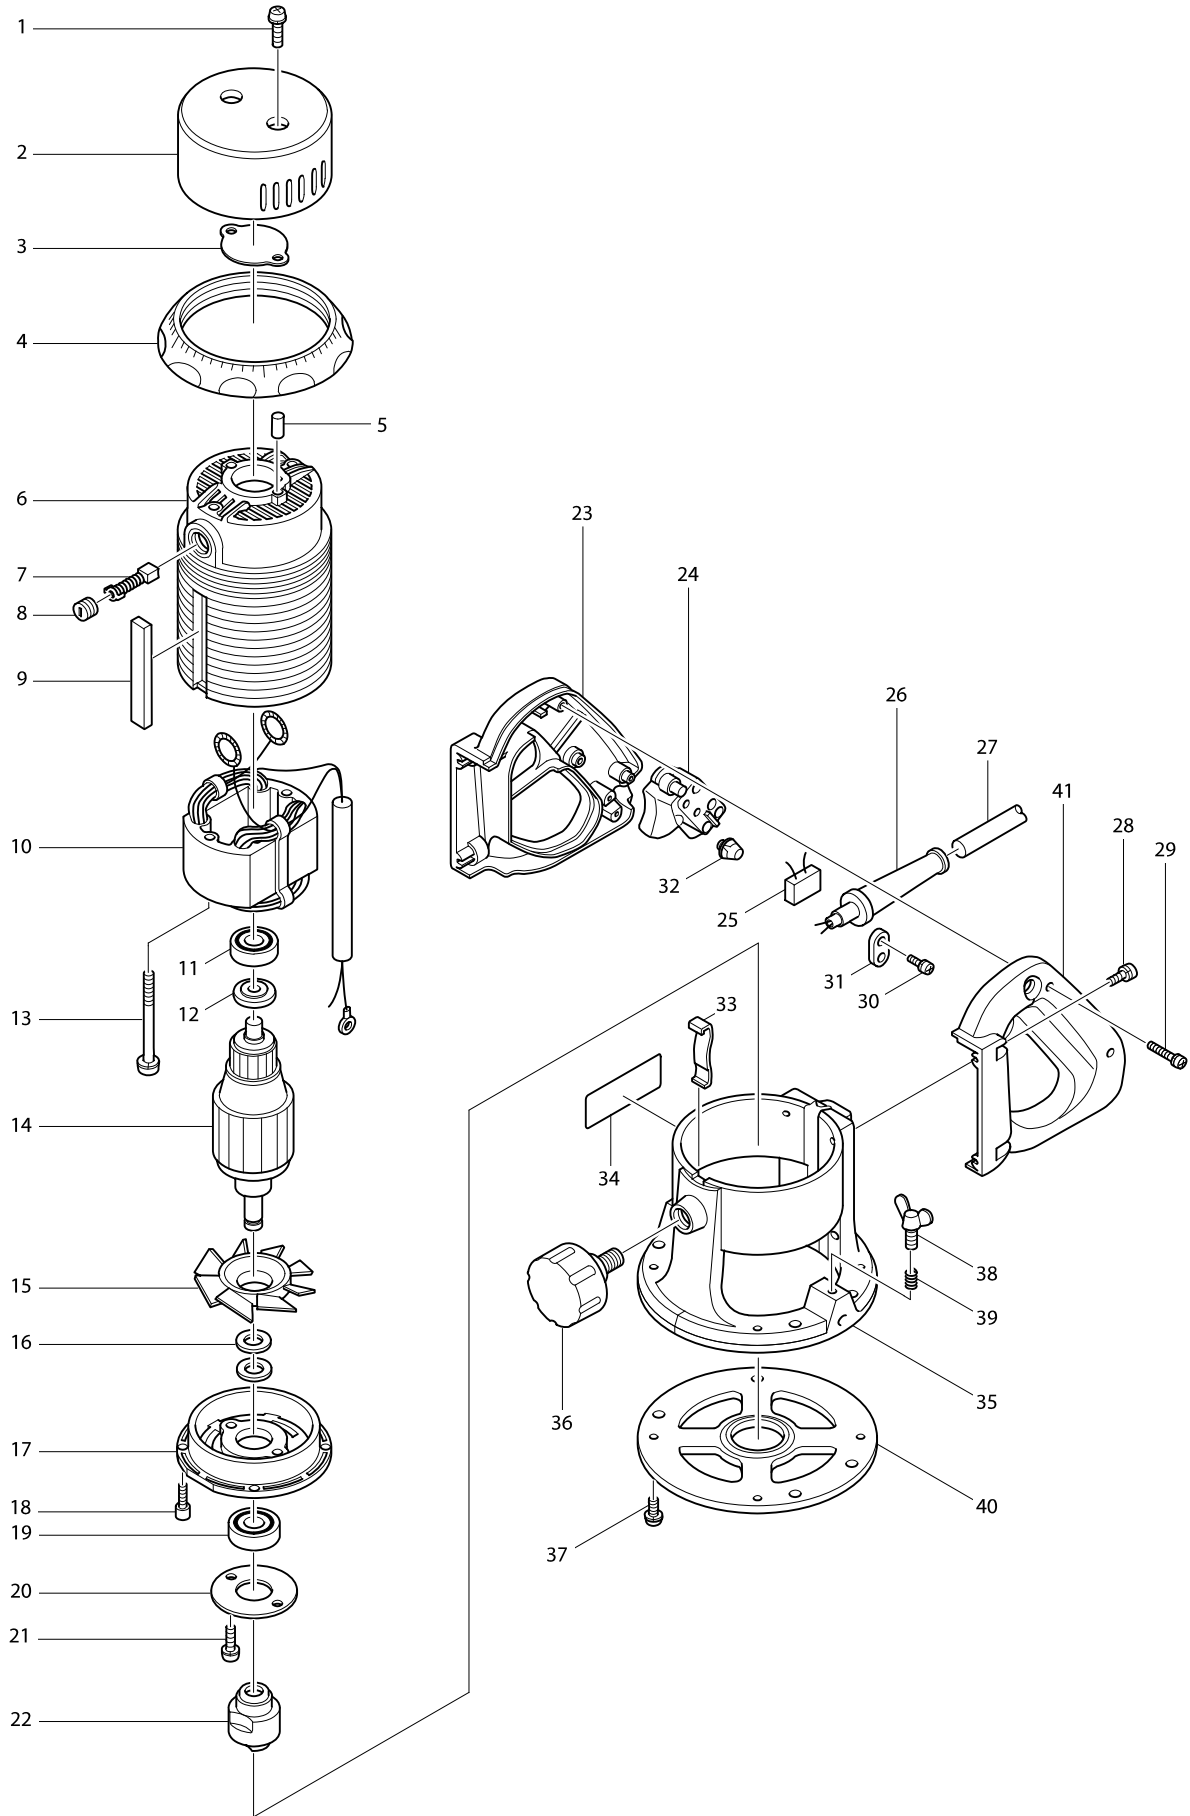

# Model No. 3601B ROUTER 12MM

Item	Parts No.	Description	I/C	Qty	N/O	Sales	Purch.	Note
001	911216-1	PAN HEAD SCREW M5X14		2				
002	284042-4	REAR COVER		1				
003	285016-8	BEARING COVER 45		1				
004	411372-2	SCALE RING		1				
005	263002-9	RUBBER PIN 4		1				
006-1	159246-6	MOTOR HOUSING COMPLETE		1				
C10	643653-8	BRUSH HOLDER 6.5-13.5		2				
C20	913206-0	SET SCREW M5X8		2				
D10		INC. 5						
007-1	181044-0	CARBON BRUSH CB-153		1				
008	643650-4	BRUSH HOLDER CAP 6.5-13.5		2				
009-1	341381-6	STAY		1				
010N_	528371-8	FIELD ASS'Y 220V		1				
C10	654020-2	RING TERMINAL		2				
C20	654502-4	CONNECTOR P-2		2				
011-1	211068-3	BALL BEARING 6200LB		1				
012-2	681624-7	INSULATION WASHER		1	*			
012-3	681635-2	INSULATION WASHER	O	1				
013-1	911280-2	PAN HEAD SCREW M5X55		2				
014C1	513304-6	ARMATURE ASS'Y 220V		1				
D11		INC. 11,12,15						
015	241621-1	FAN 76		1				
016	253748-5	FLAT WASHER 12		2				
017-1	316296-6	MOTOR BRACKET		1				
018	911241-2	PAN HEAD SCREW M5X25		4				
019-1	211129-9	BALL BEARING 6201DDW		1				
020	285612-2	BEARING RETAINER 40		1				
021	911216-1	PAN HEAD SCREW M5X14		2				
022A_	763602-0	COLLET CHUCK 1/2"		1				
023	181148-8	HANDLE SET		1				
D10		INC. 41						
024	651009-1	SWITCH NPAHR2-3S		1	*			
024-1	651018-0	SWITCH HPAHR2-3S	O	1				
026A_	682503-2	CORD GUARD 8-90		1				
027X_	692037-7	POWER SUPPLY CORD 1.0-2-5.0		1				
028	911233-1	PAN HEAD SCREW M5X20		4				
029	911153-9	PAN HEAD SCREW M4X28		2				
030-1	911133-5	PAN HEAD SCREW M4X18		2				
031A_	687001-1	STRAIN RELIEF		1				
032	911103-4	PAN HEAD SCREW M4X6		1				
033	342290-2	LOCK PLATE		1				
034	815035-6	NAME PLATE 3601B		1				
035-2	316297-4	ROUTER BASE		1				
036	271213-2	KNOB 52		1				
037	911207-2	PAN HEAD SCREW M5X10		4				
038	924326-5	WING BOLT M6X20		1				
039	231005-1	COMPRESSION SPRING 7		1				
040	411023-7	BASE PLATE		1				