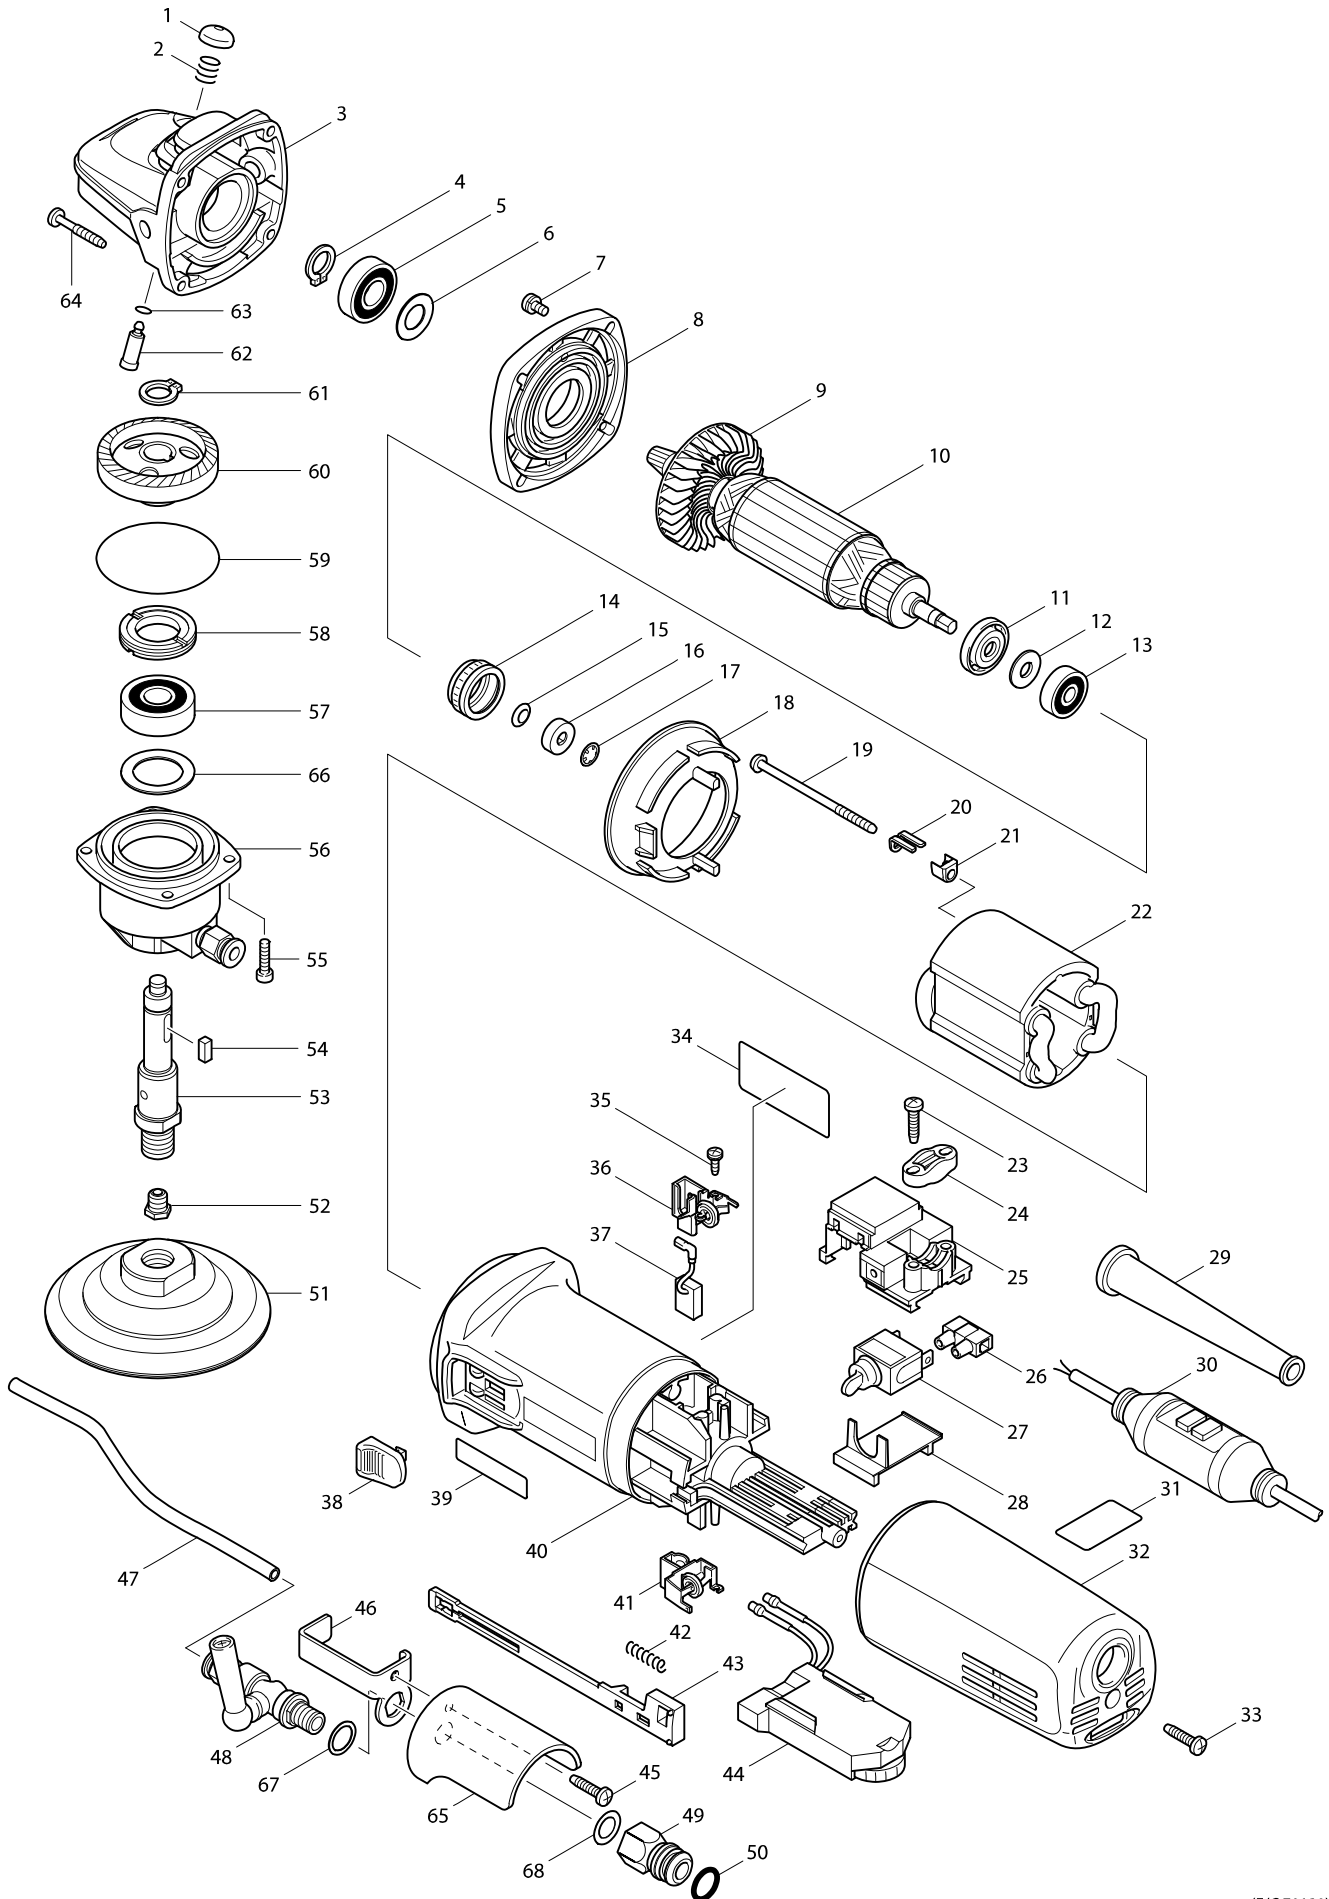

Model No. PW5001C STONE POLISHER 125MM

(E/C 70120)

Model No. PW5001C STONE POLISHER 125MM

Item	Parts No.	Description	I/C	Qty	N/O	Sales	Purch.	Note
001-1	418067-8	PIN CAP		1				
002	233072-2	COMPRESSION SPRING 8		1				
003-1	153488-4	GEAR HOUSING COMPLETE		1				
004	961052-5	RETAINING RING S-12		1				
005-1	210105-0	BALL BEARING 6001LLU		1				
006	253084-9	FLAT WASHER 12		1				
007	652014-1	PAN HEAD SCREW M4X8		1				
008	317736-7	GEAR HOUSING COVER		1				
009	240033-5	FAN 57		1				
D10		INC. 9,11,12,13						
010B	515266-4	ARMATURE ASS'Y 115V		1				
010C	515268-0	ARMATURE ASS'Y 220V		1				
011	681656-4	INSULATION WASHER		1				
012	253823-7	FLAT WASHER 7		1				
013	210027-4	BALL BEARING 627DDW		1				
014	421738-8	LABYRINTH RUBBER RING 22		1				
015	267756-0	WAVE WASHER 6		1				
016	688117-5	MAGNET SLEEVE		1				
017	259039-2	SELF LOCK 6		1				
018	418452-5	BAFFLE PLATE		1				
019	266258-3	TAPPING SCREW 4X70		2				
020	344871-8	RETAINER		2				
021	417237-6	INSULATION COVER		2				
022B	626546-4	FIELD 115V		1				
022C	626548-0	FIELD 220V		1				
023	265995-6	TAPPING SCREW 4X18		2				
024B	687140-7	STRAIN RELIEF		1	*			
024C	687053-2	STRAIN RELIEF		1				
024-1B	687063-9	CORD CLAMP	S	1				
025	632999-7	SWITCH BLOCK		1				
026	654532-5	TERMINAL BLOCK 1P		1				
027	651418-4	SWITCH ST115A-40		1				
028	687113-0	COVER		1				
029B	682540-6	CORD GUARD 9.3-90		1	*			
029C	682566-8	CORD GUARD 10		1				
029-1B	682559-5	CORD GUARD 8	S	1				
030B	699054-8	POWER SUPPLY CORD UNIT		1	*			
C10	652756-7	RESIDUAL CURRENT DEVICE		1	*			
030C	699030-2	POWER SUPPLY CORD UNIT		1				
C10	652751-7	RESIDUAL CURRENT DEVICE		1				
030-1B	699025-5	POWER SUPPLY CORD UNIT	S	1				
C10	652756-7	RESIDUAL CURRENT DEVICE		1				
031B	816399-1	INDICATION LABEL		1	*			
031-1B	816398-3	INDICATION LABEL	<	1				
031-1C	816398-3	INDICATION LABEL		1				
032	418453-3	REAR COVER		1				
033	265995-6	TAPPING SCREW 4X18		1				
034B	860103-0	NAME PLATE PW5001C		1				